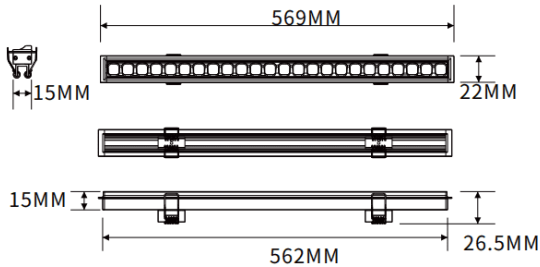

### Recessed wall washer

Lavov linear light from the family CABINET type Recessed wall washer with a power of 16W and a Wall washer 30° beam angle. Finished in black colour. Recessed installation. Dimensions L562\*W22\*H15mm.. With a total lumen output of 921.44lm and a luminous efficiency of 57.59lm/W. CCT 3000K. No driver included works at 24V . Made in Aluminium body and PMMA lenses.

#### Dimensions

Product dimensions (mm) L562\*W22\*H15mm

#### Scheme

Item code	86.LR06.2350.02
Product type	Indoor
Category	Tracklights
Family	CABINET
Subfamily	Recessed wall washer
Pictograms	

Product	
Real power (W)	16
Real luminous flux (Lm)	921.44
Luminous efficiency (Lm/W)	57.59
Beam angle (&ordm;)	Wall washer 30°
Colour	black
Control gear included	no
Average life time (h)	50000hrs L80 B10
Colour temperature (K)	3000
Colour consistency (SDCM)	SDCM<3
CRI	90