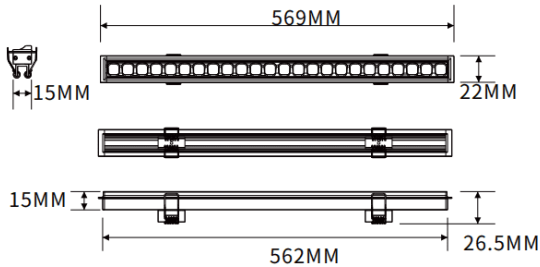

### Recessed wall washer

Lavov linear light from the family CABINET type Recessed wall washer with a power of 16W and a Wall washer 30° beam angle. Finished in black colour. Recessed installation. Dimensions L562\*W22\*H15mm.. With a total lumen output of 921.44lm and a luminous efficiency of 57.59lm/W. CCT 3000K. No driver included works at 24V . Made in Aluminium body and PMMA lenses.

#### Dimensions

Product dimensions (mm) **L562\*W22\*H15mm**

#### Scheme

Item code	<b>86.LR06.2350.02</b>
Product type	<b>Indoor</b>
Category	<b>Tracklights</b>
Family	<b>CABINET</b>
Subfamily	<b>Recessed wall washer</b>
Pictograms	

<b>Product</b>	
Real power (W)	<b>16</b>
Real luminous flux (Lm)	<b>921.44</b>
Luminous efficiency (Lm/W)	<b>57.59</b>
Beam angle (°)	<b>Wall washer 30°</b>
Colour	<b>black</b>
Control gear included	<b>no</b>
Average life time (h)	<b>50000hrs L80 B10</b>
Colour temperature (K)	<b>3000</b>
Colour consistency (SDCM)	<b>SDCM3</b>
CRI	<b>90</b>