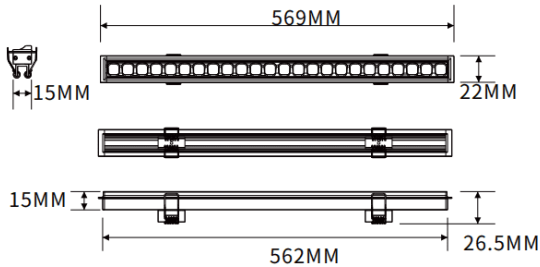

Recessed wall washer

Lavov linear light from the family CABINET type Recessed wall washer with a power of 16W and a Wall washer 30° beam angle. Finished in black colour. Recessed installation. Dimensions L562*W22*H15mm.. With a total lumen output of 921.44lm and a luminous efficiency of 57.59lm/W. CCT 3000K. No driver included works at 24V . Made in Aluminium body and PMMA lenses.

Dimensions

Product dimensions (mm) L562*W22*H15mm

Scheme

Item code	86.LR06.2350.02
Product type	Indoor
Category	Tracklights
Family	CABINET
Subfamily	Recessed wall washer
Pictograms	

Product	
Real power (W)	16
Real luminous flux (Lm)	921.44
Luminous efficiency (Lm/W)	57.59
Beam angle (°)	Wall washer 30°
Colour	black
Control gear included	no
Average life time (h)	50000hrs L80 B10
Colour temperature (K)	3000
Colour consistency (SDCM)	SDCM<3
CRI	90