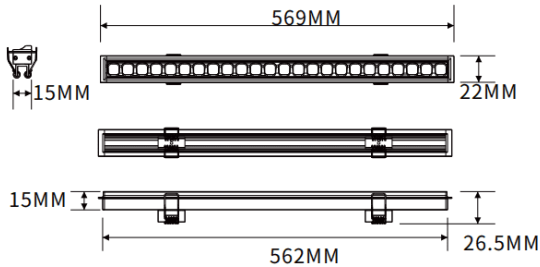

Recessed wall washer

Lavov linear light from the family CABINET type Recessed wall washer with a power of 16W and a Wall washer 30° beam angle. Finished in white colour. Recessed installation. Dimensions L562*W22*H15mm.. With a total lumen output of 1022.24lm and a luminous efficiency of 63.89lm/W. CCT 4000K. No driver included works at 24V . Made in Aluminium body and PMMA lenses.

Dimensions

Product dimensions (mm) L562*W22*H15mm

Scheme

Item code	86.LR06.2450.01
Product type	Indoor
Category	Tracklights
Family	CABINET
Subfamily	Recessed wall washer
Pictograms	

Product	
Real power (W)	16
Real luminous flux (Lm)	1022.24
Luminous efficiency (Lm/W)	63.89
Beam angle (°)	Wall washer 30°
Colour	white
Control gear included	no
Average life time (h)	50000hrs L80 B10
Colour temperature (K)	4000
Colour consistency (SDCM)	SDCM<3
CRI	90