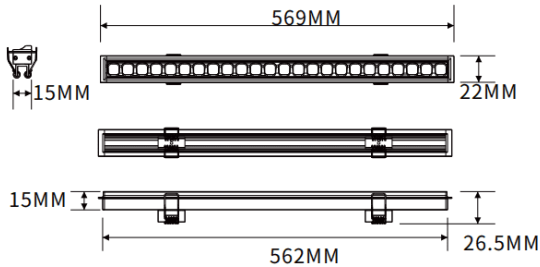

Recessed wall washer

Lavov linear light from the family CABINET type Recessed wall washer with a power of 16W and a Wall washer 30° beam angle. Finished in white colour. Recessed installation. Dimensions L562*W22*H15mm.. With a total lumen output of 1022.24lm and a luminous efficiency of 63.89lm/W. CCT 4000K. No driver included works at 24V . Made in Aluminium body and PMMA lenses.

Dimensions

Product dimensions (mm) L562*W22*H15mm

Scheme

Item code	86.LR06.2450.01
Product type	Indoor
Category	Tracklights
Family	CABINET
Subfamily	Recessed wall washer
Pictograms	

Product	
Real power (W)	16
Real luminous flux (Lm)	1022.24
Luminous efficiency (Lm/W)	63.89
Beam angle (º)	Wall washer 30°
Colour	white
Control gear included	no
Average life time (h)	50000hrs L80 B10
Colour temperature (K)	4000
Colour consistency (SDCM)	SDCM<3
CRI	90