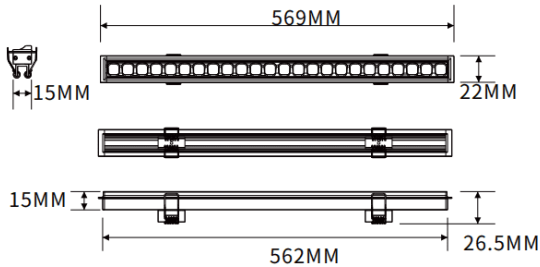

### Recessed wall washer

Lavov linear light from the family CABINET type Recessed wall washer with a power of 16W and a Wall washer 30° beam angle. Finished in white colour. Recessed installation. Dimensions L562\*W22\*H15mm.. With a total lumen output of 1022.24lm and a luminous efficiency of 63.89lm/W. CCT 4000K. No driver included works at 24V . Made in Aluminium body and PMMA lenses.

#### Dimensions

Product dimensions (mm) L562\*W22\*H15mm

#### Scheme

Item code	86.LR06.2450.01
Product type	Indoor
Category	Tracklights
Family	CABINET
Subfamily	Recessed wall washer
Pictograms	

Product	
Real power (W)	16
Real luminous flux (Lm)	1022.24
Luminous efficiency (Lm/W)	63.89
Beam angle (°)	Wall washer 30°
Colour	white
Control gear included	no
Average life time (h)	50000hrs L80 B10
Colour temperature (K)	4000
Colour consistency (SDCM)	SDCM3
CRI	90