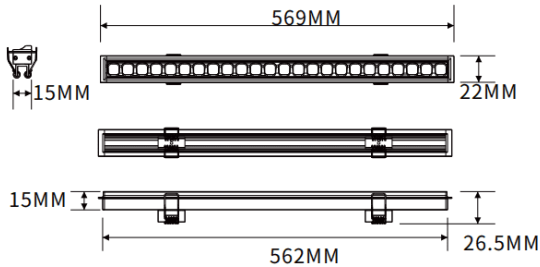

### Recessed wall washer

Lavov linear light from the family CABINET type Recessed wall washer with a power of 16W and a Wall washer 30° beam angle. Finished in black colour. Recessed installation. Dimensions L562\*W22\*H15mm.. With a total lumen output of 1022.24lm and a luminous efficiency of 63.89lm/W. CCT 4000K. No driver included works at 24V . Made in Aluminium body and PMMA lenses.

#### Dimensions

Product dimensions (mm) L562\*W22\*H15mm

#### Scheme

Item code	86.LR06.2450.02
Product type	Indoor
Category	Tracklights
Family	CABINET
Subfamily	Recessed wall washer
Pictograms	

Product	
Real power (W)	16
Real luminous flux (Lm)	1022.24
Luminous efficiency (Lm/W)	63.89
Beam angle (°)	Wall washer 30°
Colour	black
Control gear included	no
Average life time (h)	50000hrs L80 B10
Colour temperature (K)	4000
Colour consistency (SDCM)	SDCM<3
CRI	90