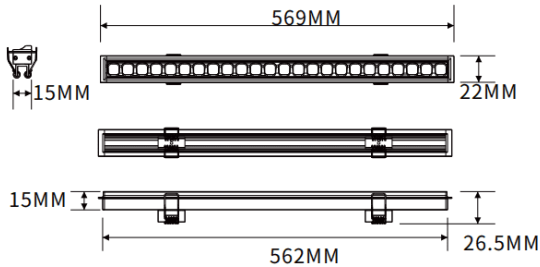

Scheme

Item code	86.LR06.2450.02
Product type	Indoor
Category	Tracklights
Family	CABINET
Subfamily	Recessed wall washer
Pictograms	

Product	
Real power (W)	16
Real luminous flux (Lm)	1022.24
Luminous efficiency (Lm/W)	63.89
Beam angle (°)	Wall washer 30°
Colour	black
Control gear included	no
Average life time (h)	50000hrs L80 B10
Colour temperature (K)	4000
Colour consistency (SDCM)	SDCM<3
CRI	90