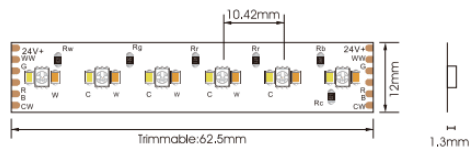

RGBWW (5 in 1)

Lavov LED strip from the family RGBWW (5 in 1) with a power of 24W/m and a beam angle of 120° Dimensions PCB 12mm x 5m trimmable 62,5 mm, 288 LED/m With a total lumen output of 1368lm/m and a luminous efficacy of 57lm/W. CCT RGB + 2400 + 6500. CRI>90.

Dimensions

Product dimensions (mm) PCB 12mm x 5m trimmable 62,5 mm, 288 LED/m

Scheme

Item code	86.LS05.RGBW.90
Product type	Indoor
Category	LED Strips
Family	RGB STRIP
Subfamily	RGBWW (5 in 1)
Pictograms	<div style="display: flex; gap: 5px;"> <div style="border: 1px solid black; padding: 2px;">CRI 90</div> <div style="border: 1px solid black; padding: 2px;">Driver EXCL.</div> <div style="border: 1px solid black; padding: 2px;">IP 20</div> <div style="border: 1px solid black; padding: 2px;">50000h L70B10</div> </div>

Product	
Real power (W)	24
Real luminous flux (Lm)	1368
Luminous efficiency (Lm/W)	57
Beam angle (&ordm;)	120
Life time (h)	50000h L70B10
IP	20
Electrical feeding	24V
Control gear included	not
Colour temperature (K)	RGB + 2400 + 6500
Colour consistency (SDCM)	SDCM<3
CRI	90