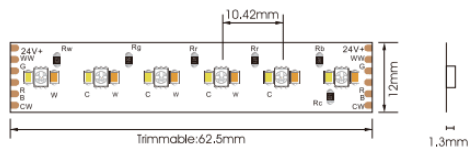

RGBWW (5 in 1)

Lavov LED strip from the family RGBWW (5 in 1) with a power of 24W/m and a beam angle of 120° Dimensions PCB 12mm x 5m trimmable 62,5 mm, 288 LED/m With a total lumen output of 1368lm/m and a luminous efficacy of 57lm/W. CCT RGB + 2400 + 6500. CRI>90.

Dimensions

Product dimensions (mm) PCB 12mm x 5m trimmable 62,5 mm, 288 LED/m

Scheme

Item code	86.LS05.RGBW.90
Product type	Indoor
Category	LED Strips
Family	RGB STRIP
Subfamily	RGBWW (5 in 1)
Pictograms	<div style="display: flex; gap: 5px;"> <div style="border: 1px solid gray; padding: 2px;">CRI 90</div> <div style="border: 1px solid gray; padding: 2px;">Driver EXCL.</div> <div style="border: 1px solid gray; padding: 2px;">IP 20</div> <div style="border: 1px solid gray; padding: 2px;">50000h L70B10</div> </div>

Product	
Real power (W)	24
Real luminous flux (Lm)	1368
Luminous efficiency (Lm/W)	57
Beam angle (°)	120
Life time (h)	50000h L70B10
IP	20
Electrical feeding	24V
Control gear included	not
Colour temperature (K)	RGB + 2400 + 6500
Colour consistency (SDCM)	SDCM3
CRI	90