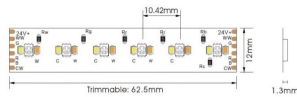

RGBW (5 in 1)

Lavov LED strip from the family RGBWW (5 in 1) with a power of 24W/m and an optics 120 degrees beam angle. CCT RGB + 2400 + 6500K. With a total lumen output of 1368lm/m and an efficacy of 57lm/W

Item code	86.LS05.RGBW.90
Product type	Indoor
Category	LED Strips
Family	RGB STRIP
Subfamily	RGBW (5 in 1)
Pictograms	<div style="display: flex; gap: 5px;"> <div style="border: 1px solid gray; padding: 2px;">CRI 90</div> <div style="border: 1px solid gray; padding: 2px;">Driver EXCL.</div> <div style="border: 1px solid gray; padding: 2px;">IP 20</div> <div style="border: 1px solid gray; padding: 2px;">50000h L70B10</div> </div>

Dimensions

Product dimensions (mm) PCB 12mm x 5m trimmable
62,5 mm, 288 LED/m

Scheme

Product

Real power (W)	24
Real luminous flux (Lm)	1368
Luminous efficiency (Lm/W)	57
Beam angle (°)	120
Life time (h)	50000h L70B10
IP	20
Electrical feeding	24V
Chip Brand	Refond
Control gear included	not
Colour temperature (K)	RGB + 2400 + 6500
Colour consistency (SDCM)	SDCM<3
CRI	90