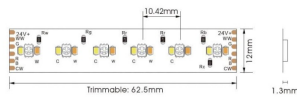

RGBW (5 in 1)

Lavov LED strip from the family RGBWW (5 in 1) with a power of 24W/m and an optics 120 degrees beam angle. CCT RGB + 2400 + 6500K. With a total lumen output of 1368lm/m and an efficacy of 57lm/W

Item code	86.LS05.RGBW.90
Product type	Indoor
Category	LED Strips
Family	RGB STRIP
Subfamily	RGBW (5 in 1)
Pictograms	<div style="display: flex; gap: 5px;"> <div style="border: 1px solid gray; padding: 2px;">CRI 90</div> <div style="border: 1px solid gray; padding: 2px;">Driver EXCL.</div> <div style="border: 1px solid gray; padding: 2px;">IP 20</div> <div style="border: 1px solid gray; padding: 2px;">50000h L70B10</div> </div>

Dimensions

Product dimensions (mm) PCB 12mm x 5m trimmable
62,5 mm, 288 LED/m

Scheme

Product

Real power (W)	24
Real luminous flux (Lm)	1368
Luminous efficiency (Lm/W)	57
Beam angle (°)	120
Life time (h)	50000h L70B10
IP	20
Electrical feeding	24V
Chip Brand	Refond
Control gear included	not
Colour temperature (K)	RGB + 2400 + 6500
Colour consistency (SDCM)	SDCM<3
CRI	90