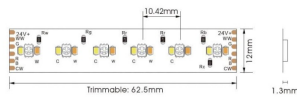

RGBWW (5 in 1)

Lavov LED strip from the family RGBWW (5 in 1) with a power of 24W/m and an optics 120 degrees beam angle. CCT RGB + 2400 + 6500K. With a total lumen output of 1368lm/m and an efficacy of 57lm/W

Item code	86.LS05.RGBW.90
Product type	Indoor
Category	LED Strips
Family	RGB STRIP
Subfamily	RGBWW (5 in 1)
Pictograms	<div style="display: flex; gap: 5px;"> <div style="border: 1px solid gray; padding: 2px;">CRI 90</div> <div style="border: 1px solid gray; padding: 2px;">Driver EXCL.</div> <div style="border: 1px solid gray; padding: 2px;">IP 20</div> <div style="border: 1px solid gray; padding: 2px;">50000h L70B10</div> </div>

Dimensions

Product dimensions (mm) PCB 12mm x 5m trimmable
62,5 mm, 288 LED/m

Scheme

Product

Real power (W)	24
Real luminous flux (Lm)	1368
Luminous efficiency (Lm/W)	57
Beam angle (°)	120
Life time (h)	50000h L70B10
IP	20
Electrical feeding	24V
Chip Brand	Refond
Control gear included	not
Colour temperature (K)	RGB + 2400 + 6500
Colour consistency (SDCM)	SDCM<3
CRI	90