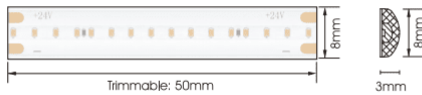

### CSP IP54 480 LED/m

Lavov LED strip from the family CSP IP54 480 LED/m with a power of 14.4W/m and a beam angle of 124°. Dimensions PCB 8mm width by 5000 mm length, cut every 50 mm, 480 CSP led/m. With a total lumen output of 1296lm/m and a luminous efficacy of 90lm/W. CCT 2700. CRI>90.

#### Dimensions

**Product dimensions (mm)** PCB 8mm width by 5000 mm length, cut every 50 mm, 480 CSP led/m

#### Scheme

<b>Item code</b>	<b>86.LS26.2200.90</b>
<b>Product type</b>	<b>Indoor</b>
<b>Category</b>	<b>LED Strips</b>
<b>Family</b>	<b>CSP IP54</b>
<b>Subfamily</b>	<b>CSP IP54 480 LED/m</b>
<b>Pictograms</b>	<div style="display: flex; gap: 10px;"> <div style="border: 1px solid gray; border-radius: 50%; padding: 2px 5px; font-size: 8px;">CRI 90</div> <div style="border: 1px solid gray; border-radius: 50%; padding: 2px 5px; font-size: 8px;">Driver EXCL.</div> <div style="border: 1px solid gray; border-radius: 50%; padding: 2px 5px; font-size: 8px;">50000h L70B10</div> </div>

<b>Product</b>	
<b>Real power (W)</b>	<b>14.4</b>
<b>Real luminous flux (Lm)</b>	<b>1296</b>
<b>Luminous efficiency (Lm/W)</b>	<b>90</b>
<b>Beam angle (°)</b>	<b>124</b>
<b>Life time (h)</b>	<b>50000h L70B10</b>
<b>IP</b>	<b>54</b>
<b>Control gear included</b>	<b>not</b>
<b>Colour temperature (K)</b>	<b>2700</b>
<b>Colour consistency (SDCM)</b>	<b>SDCM3</b>
<b>CRI</b>	<b>90</b>