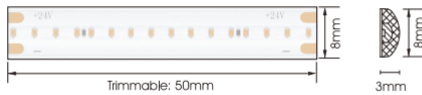

### CSP IP54 480 LED/m

Lavov LED strip from the family CSP IP54 480 LED/m with a power of 14.4W/m and a beam angle of 124°. Dimensions PCB 8mm width by 5000 mm length, cut every 50 mm, 480 CSP led/m. With a total lumen output of 1310.4000000000001lm/m and a luminous efficacy of 91lm/W. CCT 3000. CRI>90.

#### Dimensions

**Product dimensions (mm)** PCB 8mm width by 5000 mm length, cut every 50 mm, 480 CSP led/m

#### Scheme

<b>Item code</b>	<b>86.LS26.2300.90</b>
<b>Product type</b>	<b>Indoor</b>
<b>Category</b>	<b>LED Strips</b>
<b>Family</b>	<b>CSP IP54</b>
<b>Subfamily</b>	<b>CSP IP54 480 LED/m</b>
<b>Pictograms</b>	<div style="display: flex; gap: 10px;"> <div style="border: 1px solid gray; border-radius: 5px; padding: 2px;">CRI 90</div> <div style="border: 1px solid gray; border-radius: 5px; padding: 2px;">Driver EXCL.</div> <div style="border: 1px solid gray; border-radius: 5px; padding: 2px;">50000h L70B10</div> </div>

<b>Product</b>	
<b>Real power (W)</b>	<b>14.4</b>
<b>Real luminous flux (Lm)</b>	<b>1310.4000000000001</b>
<b>Luminous efficiency (Lm/W)</b>	<b>91</b>
<b>Beam angle (°)</b>	<b>124</b>
<b>Life time (h)</b>	<b>50000h L70B10</b>
<b>IP</b>	<b>54</b>
<b>Control gear included</b>	<b>not</b>
<b>Colour temperature (K)</b>	<b>3000</b>
<b>Colour consistency (SDCM)</b>	<b>SDCM&lt;3</b>
<b>CRI</b>	<b>90</b>