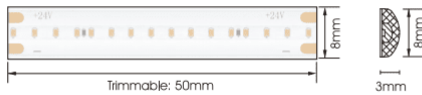

### CSP IP54 480 LED/m

Lavov LED strip from the family CSP IP54 480 LED/m with a power of 14.4W/m and a beam angle of 124°. Dimensions PCB 8mm width by 5000 mm length, cut every 50 mm, 480 CSP led/m. With a total lumen output of 1310.40000000000001lm/m and a luminous efficacy of 91lm/W. CCT 3000. CRI>90.

#### Dimensions

**Product dimensions (mm)** PCB 8mm width by 5000 mm length, cut every 50 mm, 480 CSP led/m

#### Scheme

<b>Item code</b>	<b>86.LS26.2300.90</b>
<b>Product type</b>	<b>Indoor</b>
<b>Category</b>	<b>LED Strips</b>
<b>Family</b>	<b>CSP IP54</b>
<b>Subfamily</b>	<b>CSP IP54 480 LED/m</b>
<b>Pictograms</b>	<div style="display: flex; gap: 10px;"> <div style="border: 1px solid gray; border-radius: 50%; padding: 2px 5px; font-size: 8px;">CRI 90</div> <div style="border: 1px solid gray; border-radius: 50%; padding: 2px 5px; font-size: 8px;">Driver EXCL.</div> <div style="border: 1px solid gray; border-radius: 50%; padding: 2px 5px; font-size: 8px;">50000h L70B10</div> </div>

<b>Product</b>	
<b>Real power (W)</b>	<b>14.4</b>
<b>Real luminous flux (Lm)</b>	<b>1310.4000000000001</b>
<b>Luminous efficiency (Lm/W)</b>	<b>91</b>
<b>Beam angle (°)</b>	<b>124</b>
<b>Life time (h)</b>	<b>50000h L70B10</b>
<b>IP</b>	<b>54</b>
<b>Control gear included</b>	<b>not</b>
<b>Colour temperature (K)</b>	<b>3000</b>
<b>Colour consistency (SDCM)</b>	<b>SDCM3</b>
<b>CRI</b>	<b>90</b>