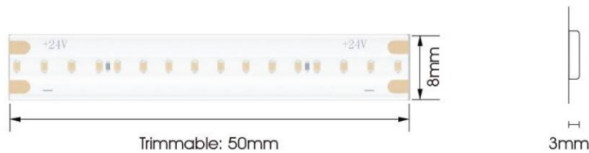

CSP IP54 480 LED/m

Lavov LED strip from the family CSP IP54 480 LED/m with a power of 14,4W/m and an optics 124 degrees beam angle. CCT 3000K. With a total lumen output of 1310,4lm/m and an efficacy of 91lm/W

Item code	86.LS26.2300.90
Product type	Indoor
Category	LED Strips
Family	CSP IP54
Subfamily	CSP IP54 480 LED/m
Pictograms	<div style="display: flex; gap: 5px;"> <div style="border: 1px solid gray; padding: 2px;">CRI 90</div> <div style="border: 1px solid gray; padding: 2px;">Driver EXCL.</div> <div style="border: 1px solid gray; padding: 2px;">50000h L70B10</div> </div>

Dimensions

Product dimensions (mm) PCB 8mm width by 5000 mm length, cut every 50 mm, 480 CSP led/m

Scheme

Product	
Real power (W)	14.4
Real luminous flux (Lm)	1310.4
Luminous efficiency (Lm/W)	91
Beam angle (°)	124
Life time (h)	50000h L70B10
IP	54
Chip Brand	Refond
Control gear included	not
Colour temperature (K)	3000
Colour consistency (SDCM)	SDCM<3
CRI	90