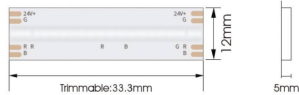

CSP IP68 540 LED/m RGB

Lavov LED strip from the family CSP IP68 540 LED/m RGB with a power of 15W/m and an optics 118 degrees beam angle. CCT RGBK. With a total lumen output of 545lm/m and an efficacy of 37lm/W

Item code	86.LS27.3000.00
Product type	Indoor
Category	LED Strips
Family	CSP IP68 RGB
Subfamily	CSP IP68 540 LED/m RGB
Pictograms	<div style="display: flex; gap: 5px;"> <div style="border: 1px solid gray; padding: 2px;">CRI 90</div> <div style="border: 1px solid gray; padding: 2px;">Driver EXCL.</div> <div style="border: 1px solid gray; padding: 2px;">50000h L70B10</div> </div>

Dimensions

Product dimensions (mm) PCB 10mm width by 5000 mm length, cut every 33,3 mm

Scheme

Product

Real power (W)	15
Real luminous flux (Lm)	545
Luminous efficiency (Lm/W)	37
Beam angle (°)	118
Life time (h)	50000h L70B10
IP	68
Chip Brand	Refond
Control gear included	not
Colour temperature (K)	RGB
Colour consistency (SDCM)	SDCM<3