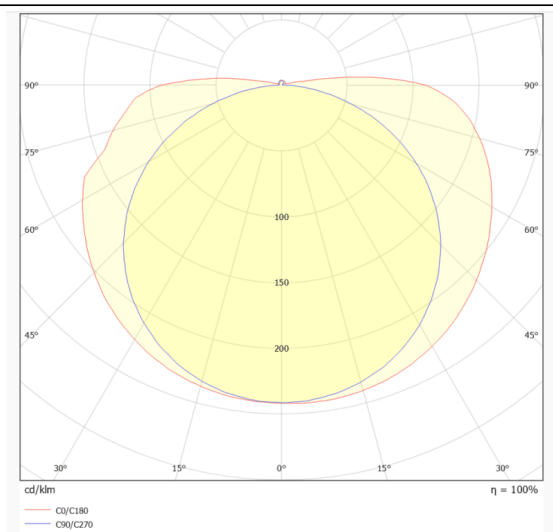

### COB STRIPS IP20

Lavov LED strip from the family COB STRIPS IP20 with a power of 8W/m and a beam angle of 120°. Dimensions PCB 8mm x 5m trimmable 50mm, 320 LED/m With a total lumen output of 744lm/m and a luminous efficacy of 93lm/W. CCT 2700. CRI>90.

Item code	86.LS30.1200.90
Product type	Indoor
Category	LED Strips
Family	COB strips
Subfamily	COB STRIPS IP20
Pictograms	<div style="display: flex; gap: 5px;"> <div style="border: 1px solid gray; padding: 2px;">CRI 90</div> <div style="border: 1px solid gray; padding: 2px;">Driver EXCL.</div> <div style="border: 1px solid gray; padding: 2px;">IP 20</div> <div style="border: 1px solid gray; padding: 2px;">50000h L70B10</div> </div>

### Dimensions

**Product dimensions (mm)** PCB 8mm x 5m trimmable 50mm, 320 LED/m

### Photometry

<b>Product</b>	
Real power (W)	8
Real luminous flux (Lm)	744
Luminous efficiency (Lm/W)	93
Beam angle (°)	120
Life time (h)	50000h L70B10
IP	20
Control gear included	not
Type of LED	2835 SMD
Colour temperature (K)	2700
Colour consistency (SDCM)	SDCM3
CRI	90