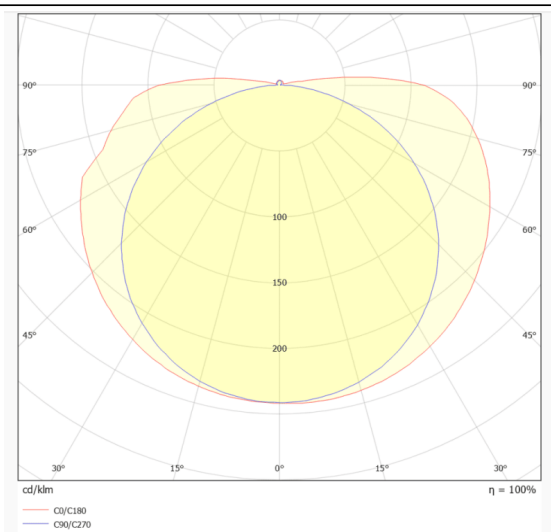

COB STRIPS IP20

Lavov LED strip from the family COB STRIPS IP20 with a power of 8W/m and a beam angle of 120°. Dimensions PCB 8mm x 5m trimmable 50mm, 320 LED/m With a total lumen output of 744lm/m and a luminous efficacy of 93lm/W. CCT 2700. CRI>90.

Item code	86.LS30.1200.90
Product type	Indoor
Category	LED Strips
Family	COB strips
Subfamily	COB STRIPS IP20
Pictograms	<div style="display: flex; gap: 5px;"> <div style="border: 1px solid black; padding: 2px;">CRI 90</div> <div style="border: 1px solid black; padding: 2px;">Driver EXCL.</div> <div style="border: 1px solid black; padding: 2px;">IP 20</div> <div style="border: 1px solid black; padding: 2px;">50000h L70B10</div> </div>

Dimensions

Product dimensions (mm) PCB 8mm x 5m trimmable 50mm, 320 LED/m

Scheme

Photometry

Product

Real power (W)	8
Real luminous flux (Lm)	744
Luminous efficiency (Lm/W)	93
Beam angle (º)	120
Life time (h)	50000h L70B10
IP	20
Control gear included	not
Type of LED	2835 SMD
Colour temperature (K)	2700
Colour consistency (SDCM)	SDCM<3
CRI	90