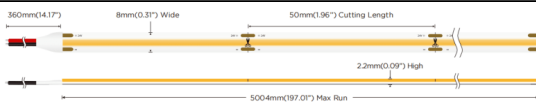

### COB STRIPS IP20

Lavov LED strip from the family COB STRIPS IP20 with a power of 8W/m and a beam angle of 120°. Dimensions PCB 8mm x 5m trimmable 50mm, 320 LED/m With a total lumen output of 744lm/m and a luminous efficacy of 93lm/W. CCT 2700. CRI>90.

Item code	86.LS30.1200.90
Product type	Indoor
Category	LED Strips
Family	COB strips
Subfamily	COB STRIPS IP20
Pictograms	<div style="display: flex; gap: 5px;"> <div style="border: 1px solid gray; padding: 2px;">CRI 90</div> <div style="border: 1px solid gray; padding: 2px;">Driver EXCL.</div> <div style="border: 1px solid gray; padding: 2px;">IP 20</div> <div style="border: 1px solid gray; padding: 2px;">50000h L70B10</div> </div>

### Dimensions

**Product dimensions (mm)** PCB 8mm x 5m trimmable 50mm, 320 LED/m

### Photometry

<b>Product</b>	
Real power (W)	8
Real luminous flux (Lm)	744
Luminous efficiency (Lm/W)	93
Beam angle (°)	120
Life time (h)	50000h L70B10
IP	20
Control gear included	not
Type of LED	2835 SMD
Colour temperature (K)	2700
Colour consistency (SDCM)	SDCM3
CRI	90