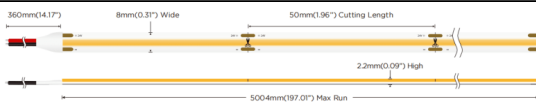

COB STRIPS IP20

Lavov LED strip from the family COB STRIPS IP20 with a power of 8W/m and a beam angle of 120°. Dimensions PCB 8mm x 5m trimmable 50mm, 320 LED/m With a total lumen output of 744lm/m and a luminous efficacy of 93lm/W. CCT 2700. CRI>90.

Item code	86.LS30.1200.90
Product type	Indoor
Category	LED Strips
Family	COB strips
Subfamily	COB STRIPS IP20
Pictograms	CRI 90 Driver EXCL. IP 20 50000h L70B10

Dimensions

Product dimensions (mm) PCB 8mm x 5m trimmable 50mm, 320 LED/m

Scheme

Photometry

Product	
Real power (W)	8
Real luminous flux (Lm)	744
Luminous efficiency (Lm/W)	93
Beam angle (°)	120
Life time (h)	50000h L70B10
IP	20
Control gear included	not
Type of LED	2835 SMD
Colour temperature (K)	2700
Colour consistency (SDCM)	SDCM3
CRI	90