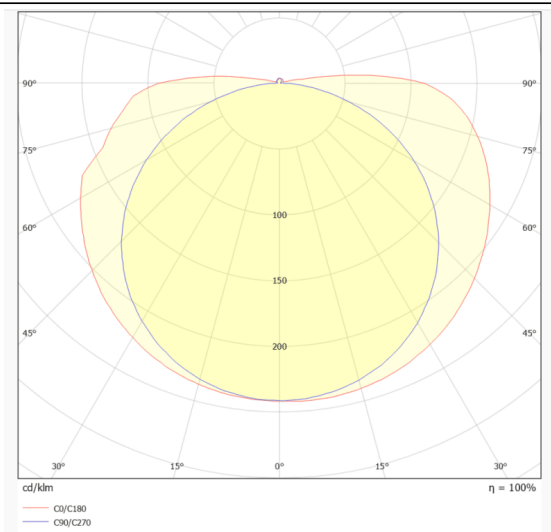

COB STRIPS IP20

Lavov LED strip from the family COB STRIPS IP20 with a power of 8W/m and a beam angle of 120°. Dimensions PCB 8mm x 5m trimmable 50mm, 320 LED/m With a total lumen output of 768lm/m and a luminous efficacy of 96lm/W. CCT 3000. CRI>90.

Item code	86.LS30.1300.90
Product type	Indoor
Category	LED Strips
Family	COB strips
Subfamily	COB STRIPS IP20
Pictograms	<div style="display: flex; gap: 5px;"> <div style="border: 1px solid gray; padding: 2px;">CRI 90</div> <div style="border: 1px solid gray; padding: 2px;">Driver EXCL.</div> <div style="border: 1px solid gray; padding: 2px;">IP 20</div> <div style="border: 1px solid gray; padding: 2px;">50000h L70B10</div> </div>

Dimensions

Product dimensions (mm) PCB 8mm x 5m trimmable 50mm, 320 LED/m

Scheme

Photometry

Product

Real power (W)	8
Real luminous flux (Lm)	768
Luminous efficiency (Lm/W)	96
Beam angle (°)	120
Life time (h)	50000h L70B11
IP	20
Control gear included	not
Type of LED	2835 SMD
Colour temperature (K)	3000
Colour consistency (SDCM)	SDCM4
CRI	90