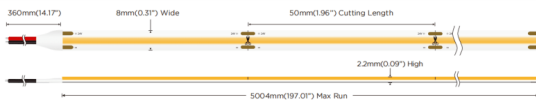

COB STRIPS IP20

Lavov LED strip from the family COB STRIPS IP20 with a power of 8W/m and a beam angle of 120°. Dimensions PCB 8mm x 5m trimmable 50mm, 320 LED/m With a total lumen output of 768lm/m and a luminous efficacy of 96lm/W. CCT 3000. CRI>90.

Item code	86.LS30.1300.90
Product type	Indoor
Category	LED Strips
Family	COB strips
Subfamily	COB STRIPS IP20
Pictograms	<div style="display: flex; gap: 5px;"> <div style="border: 1px solid gray; padding: 2px;">CRI 90</div> <div style="border: 1px solid gray; padding: 2px;">Driver EXCL.</div> <div style="border: 1px solid gray; padding: 2px;">IP 20</div> <div style="border: 1px solid gray; padding: 2px;">50000h L70B10</div> </div>

Dimensions

Product dimensions (mm) PCB 8mm x 5m trimmable 50mm, 320 LED/m

Scheme

Photometry

Product

Real power (W)	8
Real luminous flux (Lm)	768
Luminous efficiency (Lm/W)	96
Beam angle (°)	120
Life time (h)	50000h L70B11
IP	20
Control gear included	not
Type of LED	2835 SMD
Colour temperature (K)	3000
Colour consistency (SDCM)	SDCM4
CRI	90