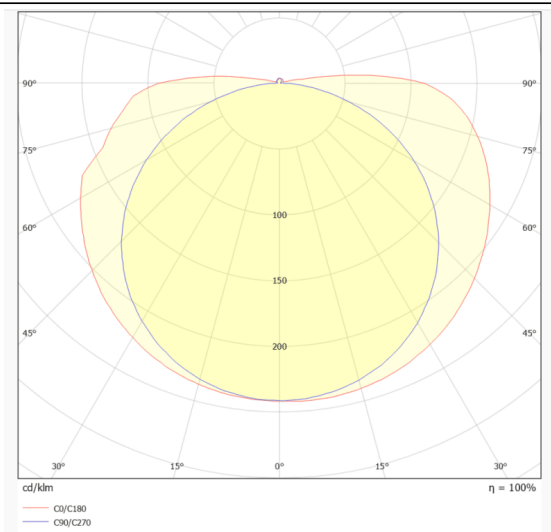

### COB STRIPS IP20

Lavov LED strip from the family COB STRIPS IP20 with a power of 8W/m and a beam angle of 120°. Dimensions PCB 8mm x 5m trimmable 50mm, 320 LED/m With a total lumen output of 768lm/m and a luminous efficacy of 96lm/W. CCT 3000. CRI>90.

Item code	86.LS30.1300.90
Product type	Indoor
Category	LED Strips
Family	COB strips
Subfamily	COB STRIPS IP20
Pictograms	<div style="display: flex; gap: 5px;"> <div style="border: 1px solid gray; padding: 2px;">CRI 90</div> <div style="border: 1px solid gray; padding: 2px;">Driver EXCL.</div> <div style="border: 1px solid gray; padding: 2px;">IP 20</div> <div style="border: 1px solid gray; padding: 2px;">50000h L70B10</div> </div>

### Dimensions

**Product dimensions (mm)** PCB 8mm x 5m trimmable 50mm, 320 LED/m

### Photometry

<b>Product</b>	
Real power (W)	8
Real luminous flux (Lm)	768
Luminous efficiency (Lm/W)	96
Beam angle (&ordm;)	120
Life time (h)	50000h L70B11
IP	20
Control gear included	not
Type of LED	2835 SMD
Colour temperature (K)	3000
Colour consistency (SDCM)	SDCM<4
CRI	90