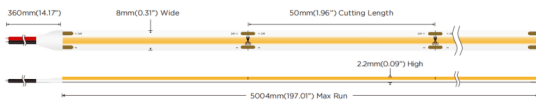

### COB STRIPS IP20

Lavov LED strip from the family COB STRIPS IP20 with a power of 8W/m and a beam angle of 120°. Dimensions PCB 8mm x 5m trimmable 50mm, 320 LED/m With a total lumen output of 768lm/m and a luminous efficacy of 96lm/W. CCT 3000. CRI>90.

Item code	86.LS30.1300.90
Product type	Indoor
Category	LED Strips
Family	COB strips
Subfamily	COB STRIPS IP20
Pictograms	<div style="display: flex; gap: 5px;"> <div style="border: 1px solid gray; padding: 2px;">CRI 90</div> <div style="border: 1px solid gray; padding: 2px;">Driver EXCL.</div> <div style="border: 1px solid gray; padding: 2px;">IP 20</div> <div style="border: 1px solid gray; padding: 2px;">50000h L70B10</div> </div>

### Dimensions

**Product dimensions (mm)** PCB 8mm x 5m trimmable 50mm, 320 LED/m

### Photometry

<b>Product</b>	
Real power (W)	8
Real luminous flux (Lm)	768
Luminous efficiency (Lm/W)	96
Beam angle (&ordm;)	120
Life time (h)	50000h L70B11
IP	20
Control gear included	not
Type of LED	2835 SMD
Colour temperature (K)	3000
Colour consistency (SDCM)	SDCM<4
CRI	90