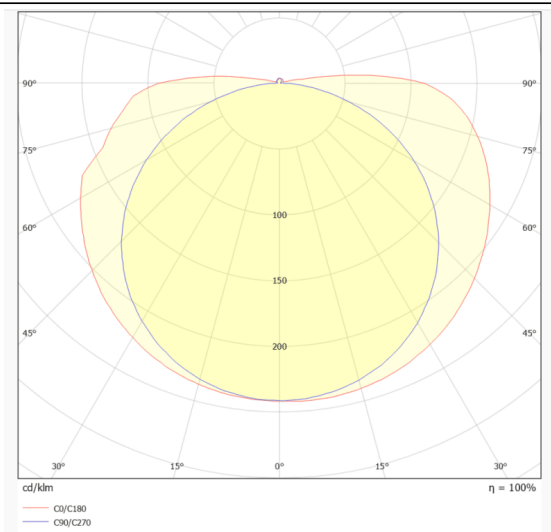

### COB STRIPS IP20

Lavov LED strip from the family COB STRIPS IP20 with a power of 8W/m and a beam angle of 120°. Dimensions PCB 8mm x 5m trimmable 50mm, 320 LED/m With a total lumen output of 800lm/m and a luminous efficacy of 100lm/W. CCT 4000. CRI>90.

Item code	86.LS30.1400.90
Product type	Indoor
Category	LED Strips
Family	COB strips
Subfamily	COB STRIPS IP20
Pictograms	<div style="display: flex; gap: 5px;"> <div style="border: 1px solid gray; padding: 2px;">CRI 90</div> <div style="border: 1px solid gray; padding: 2px;">Driver EXCL.</div> <div style="border: 1px solid gray; padding: 2px;">IP 20</div> <div style="border: 1px solid gray; padding: 2px;">50000h L70B10</div> </div>

### Dimensions

**Product dimensions (mm)** PCB 8mm x 5m trimmable 50mm, 320 LED/m

### Product

Real power (W)	8
Real luminous flux (Lm)	800
Luminous efficiency (Lm/W)	100
Beam angle (°)	120
Life time (h)	50000h L70B12
IP	20
Control gear included	not
Type of LED	2835 SMD
Colour temperature (K)	4000
Colour consistency (SDCM)	SDCM5
CRI	90