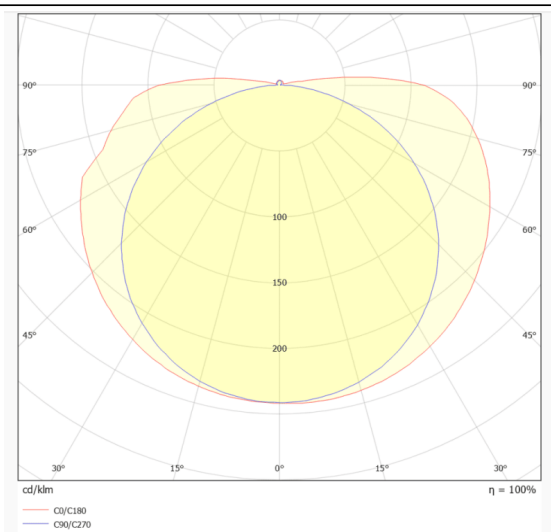

COB STRIPS IP20

Lavov LED strip from the family COB STRIPS IP20 with a power of 8W/m and a beam angle of 120°. Dimensions PCB 8mm x 5m trimmable 50mm, 320 LED/m With a total lumen output of 800lm/m and a luminous efficacy of 100lm/W. CCT 4000. CRI>90.

Item code	86.LS30.1400.90
Product type	Indoor
Category	LED Strips
Family	COB strips
Subfamily	COB STRIPS IP20
Pictograms	<div style="display: flex; gap: 5px;"> <div style="border: 1px solid black; border-radius: 5px; padding: 2px;">CRI 90</div> <div style="border: 1px solid black; border-radius: 5px; padding: 2px;">Driver EXCL.</div> <div style="border: 1px solid black; border-radius: 5px; padding: 2px;">IP 20</div> <div style="border: 1px solid black; border-radius: 5px; padding: 2px;">50000h L70B10</div> </div>

Dimensions

Product dimensions (mm) PCB 8mm x 5m trimmable 50mm, 320 LED/m

Scheme

Photometry

Product	
Real power (W)	8
Real luminous flux (Lm)	800
Luminous efficiency (Lm/W)	100
Beam angle (º)	120
Life time (h)	50000h L70B12
IP	20
Control gear included	not
Type of LED	2835 SMD
Colour temperature (K)	4000
Colour consistency (SDCM)	SDCM<5
CRI	90