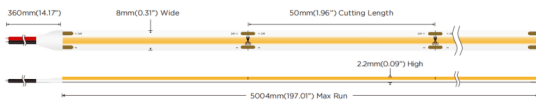

COB STRIPS IP20

Lavov LED strip from the family COB STRIPS IP20 with a power of 8W/m and a beam angle of 120°. Dimensions PCB 8mm x 5m trimmable 50mm, 320 LED/m With a total lumen output of 800lm/m and a luminous efficacy of 100lm/W. CCT 4000. CRI>90.

Item code	86.LS30.1400.90
Product type	Indoor
Category	LED Strips
Family	COB strips
Subfamily	COB STRIPS IP20
Pictograms	CRI 90 Driver EXCL. IP 20 50000h L70B10

Dimensions

Product dimensions (mm) PCB 8mm x 5m trimmable 50mm, 320 LED/m

Scheme

Photometry

Product

Real power (W)	8
Real luminous flux (Lm)	800
Luminous efficiency (Lm/W)	100
Beam angle (°)	120
Life time (h)	50000h L70B12
IP	20
Control gear included	not
Type of LED	2835 SMD
Colour temperature (K)	4000
Colour consistency (SDCM)	SDCM5
CRI	90