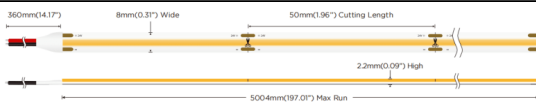

COB STRIPS IP20

Lavov LED strip from the family COB STRIPS IP20 with a power of 8W/m and a beam angle of 120°. Dimensions PCB 8mm x 5m trimmable 50mm, 320 LED/m With a total lumen output of 800lm/m and a luminous efficacy of 100lm/W. CCT 4000. CRI>90.

Item code	86.LS30.1400.90
Product type	Indoor
Category	LED Strips
Family	COB strips
Subfamily	COB STRIPS IP20
Pictograms	<div style="display: flex; gap: 5px;"> <div style="border: 1px solid black; border-radius: 5px; padding: 2px;">CRI 90</div> <div style="border: 1px solid black; border-radius: 5px; padding: 2px;">Driver EXCL.</div> <div style="border: 1px solid black; border-radius: 5px; padding: 2px;">IP 20</div> <div style="border: 1px solid black; border-radius: 5px; padding: 2px;">50000h L70B10</div> </div>

Dimensions

Product dimensions (mm) PCB 8mm x 5m trimmable 50mm, 320 LED/m

Scheme

Photometry

Product	
Real power (W)	8
Real luminous flux (Lm)	800
Luminous efficiency (Lm/W)	100
Beam angle (º)	120
Life time (h)	50000h L70B12
IP	20
Control gear included	not
Type of LED	2835 SMD
Colour temperature (K)	4000
Colour consistency (SDCM)	SDCM<5
CRI	90