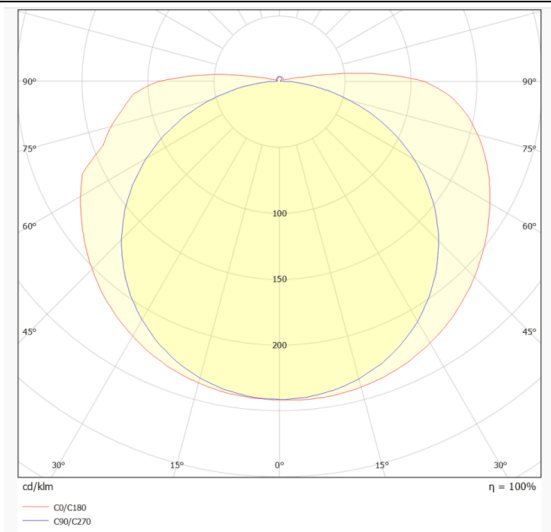

## Dimensions

**Product dimensions (mm)** PCB 8mm x 5m trimmable 50mm, 320 LED/m

## Scheme

## COB STRIPS IP20

Lavov LED strip from the family COB STRIPS IP20 with a power of 8W/m and a beam angle of 120°. Dimensions PCB 8mm x 5m trimmable 50mm, 320 LED/m With a total lumen output of 840lm/m and a luminous efficacy of 105lm/W. CCT 6000. CRI > 90.

Product	
Real power (W)	8
Real luminous flux (Lm)	840
Luminous efficiency (Lm/W)	105
Beam angle (°)	120
Life time (h)	50000h L70B13
IP	20
Control gear included	not
Type of LED	2835 SMD
Colour temperature (K)	6000
Colour consistency (SDCM)	SDCM6
CRI	90