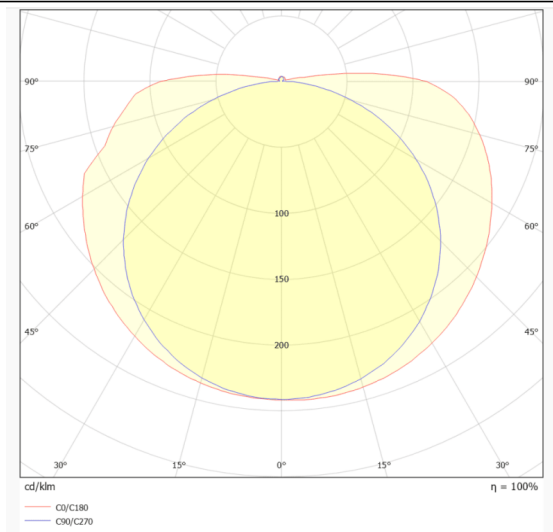

Dimensions

Product dimensions (mm) PCB 8mm x 5m trimmable 50mm, 320 LED/m

Scheme

Photometry

COB STRIPS IP20

Lavov LED strip from the family COB STRIPS IP20 with a power of 8W/m and a beam angle of 120°. Dimensions PCB 8mm x 5m trimmable 50mm, 320 LED/m With a total lumen output of 840lm/m and a luminous efficacy of 105lm/W. CCT 6000. CRI > 90.

| | |
|--------------|---|
| Item code | 86.LS30.1600.90 |
| Product type | Indoor |
| Category | LED Strips |
| Family | COB strips |
| Subfamily | COB STRIPS IP20 |
| Pictograms | <div style="display: flex; gap: 5px;"> <div style="border: 1px solid gray; border-radius: 5px; padding: 2px;">CRI 90</div> <div style="border: 1px solid gray; border-radius: 5px; padding: 2px;">Driver EXCL.</div> <div style="border: 1px solid gray; border-radius: 5px; padding: 2px;">IP 20</div> <div style="border: 1px solid gray; border-radius: 5px; padding: 2px;">50000h L70B10</div> </div> |

| Product | |
|----------------------------|---------------|
| Real power (W) | 8 |
| Real luminous flux (Lm) | 840 |
| Luminous efficiency (Lm/W) | 105 |
| Beam angle (º) | 120 |
| Life time (h) | 50000h L70B13 |
| IP | 20 |
| Control gear included | not |
| Type of LED | 2835 SMD |
| Colour temperature (K) | 6000 |
| Colour consistency (SDCM) | SDCM < 6 |
| CRI | 90 |