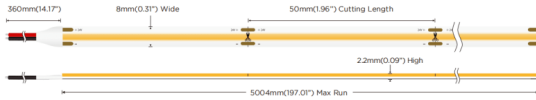

Dimensions

Product dimensions (mm) PCB 8mm x 5m trimmable 50mm, 320 LED/m

Scheme

Photometry

COB STRIPS IP20

Lavov LED strip from the family COB STRIPS IP20 with a power of 8W/m and a beam angle of 120°. Dimensions PCB 8mm x 5m trimmable 50mm, 320 LED/m With a total lumen output of 840lm/m and a luminous efficacy of 105lm/W. CCT 6000. CRI > 90.

| | |
|--------------|---|
| Item code | 86.LS30.1600.90 |
| Product type | Indoor |
| Category | LED Strips |
| Family | COB strips |
| Subfamily | COB STRIPS IP20 |
| Pictograms | <div style="display: flex; gap: 5px;"> <div style="border: 1px solid gray; border-radius: 5px; padding: 2px;">CRI 90</div> <div style="border: 1px solid gray; border-radius: 5px; padding: 2px;">Driver EXCL.</div> <div style="border: 1px solid gray; border-radius: 5px; padding: 2px;">IP 20</div> <div style="border: 1px solid gray; border-radius: 5px; padding: 2px;">50000h L70B10</div> </div> |

| Product | |
|----------------------------|---------------|
| Real power (W) | 8 |
| Real luminous flux (Lm) | 840 |
| Luminous efficiency (Lm/W) | 105 |
| Beam angle (º) | 120 |
| Life time (h) | 50000h L70B13 |
| IP | 20 |
| Control gear included | not |
| Type of LED | 2835 SMD |
| Colour temperature (K) | 6000 |
| Colour consistency (SDCM) | SDCM < 6 |
| CRI | 90 |