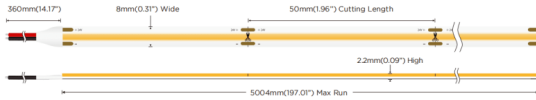

## Dimensions

**Product dimensions (mm)** PCB 8mm x 5m trimmable 50mm, 320 LED/m

## Scheme

## COB STRIPS IP20

Lavov LED strip from the family COB STRIPS IP20 with a power of 8W/m and a beam angle of 120°. Dimensions PCB 8mm x 5m trimmable 50mm, 320 LED/m With a total lumen output of 840lm/m and a luminous efficacy of 105lm/W. CCT 6000. CRI > 90.

Product	
Real power (W)	8
Real luminous flux (Lm)	840
Luminous efficiency (Lm/W)	105
Beam angle (°)	120
Life time (h)	50000h L70B13
IP	20
Control gear included	not
Type of LED	2835 SMD
Colour temperature (K)	6000
Colour consistency (SDCM)	SDCM6
CRI	90