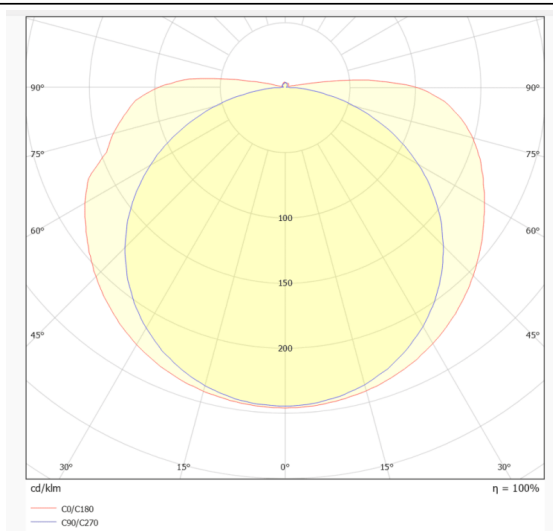

COB STRIPS IP20

Lavov LED strip from the family COB STRIPS IP20 with a power of 12W/m and a beam angle of 120°. Dimensions PCB 10mm x 5m trimmable 100mm, 400 LED/m With a total lumen output of 1116lm/m and a luminous efficacy of 93lm/W. CCT 2700. CRI>90.

Item code	86.LS30.2200.90
Product type	Indoor
Category	LED Strips
Family	COB strips
Subfamily	COB STRIPS IP20
Pictograms	<div style="display: flex; gap: 5px;"> <div style="border: 1px solid black; border-radius: 50%; padding: 2px;">CRI 90</div> <div style="border: 1px solid black; border-radius: 50%; padding: 2px;">Driver EXCL.</div> <div style="border: 1px solid black; border-radius: 50%; padding: 2px;">IP 20</div> <div style="border: 1px solid black; border-radius: 50%; padding: 2px;">50000h L70B10</div> </div>

Dimensions

Product dimensions (mm) PCB 10mm x 5m trimmable 100mm, 400 LED/m

Scheme

Photometry

Product	
Real power (W)	12
Real luminous flux (Lm)	1116
Luminous efficiency (Lm/W)	93
Beam angle (°)	120
Life time (h)	50000h L70B10
IP	20
Control gear included	not
Type of LED	2835 SMD
Colour temperature (K)	2700
Colour consistency (SDCM)	SDCM3
CRI	90