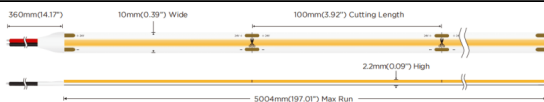

COB STRIPS IP20

Lavov LED strip from the family COB STRIPS IP20 with a power of 12W/m and a beam angle of 120°. Dimensions PCB 10mm x 5m trimmable 100mm, 400 LED/m With a total lumen output of 1116lm/m and a luminous efficacy of 93lm/W. CCT 2700. CRI>90.

Item code	86.LS30.2200.90
Product type	Indoor
Category	LED Strips
Family	COB strips
Subfamily	COB STRIPS IP20
Pictograms	<div style="display: flex; gap: 5px;"> <div style="border: 1px solid black; border-radius: 50%; padding: 2px;">CRI 90</div> <div style="border: 1px solid black; border-radius: 50%; padding: 2px;">Driver EXCL.</div> <div style="border: 1px solid black; border-radius: 50%; padding: 2px;">IP 20</div> <div style="border: 1px solid black; border-radius: 50%; padding: 2px;">50000h L70B10</div> </div>

Dimensions

Product dimensions (mm) PCB 10mm x 5m trimmable 100mm, 400 LED/m

Scheme

Photometry

Product	
Real power (W)	12
Real luminous flux (Lm)	1116
Luminous efficiency (Lm/W)	93
Beam angle (°)	120
Life time (h)	50000h L70B10
IP	20
Control gear included	not
Type of LED	2835 SMD
Colour temperature (K)	2700
Colour consistency (SDCM)	SDCM3
CRI	90