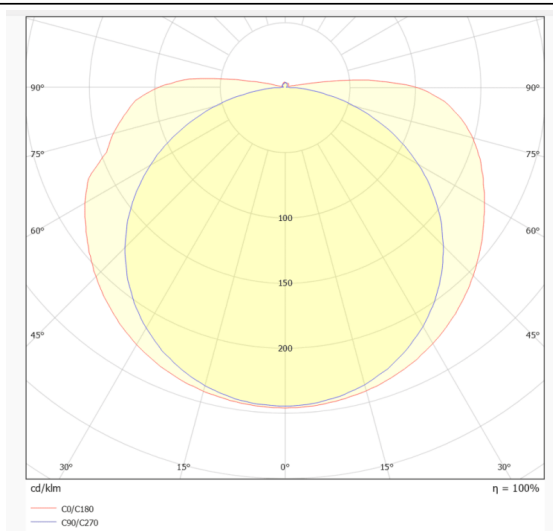

COB STRIPS IP20

Lavov LED strip from the family COB STRIPS IP20 with a power of 12W/m and a beam angle of 120°. Dimensions PCB 10mm x 5m trimmable 100mm, 400 LED/m With a total lumen output of 1152lm/m and a luminous efficacy of 96lm/W. CCT 3000. CRI>90.

Item code	86.LS30.2300.90
Product type	Indoor
Category	LED Strips
Family	COB strips
Subfamily	COB STRIPS IP20
Pictograms	<div style="display: flex; gap: 5px;"> <div style="border: 1px solid black; border-radius: 50%; padding: 2px;">CRI 90</div> <div style="border: 1px solid black; border-radius: 50%; padding: 2px;">Driver EXCL.</div> <div style="border: 1px solid black; border-radius: 50%; padding: 2px;">IP 20</div> <div style="border: 1px solid black; border-radius: 50%; padding: 2px;">50000h L70B10</div> </div>

Dimensions

Product dimensions (mm) PCB 10mm x 5m trimmable 100mm, 400 LED/m

Scheme

Photometry

Product	
Real power (W)	12
Real luminous flux (Lm)	1152
Luminous efficiency (Lm/W)	96
Beam angle (º)	120
Life time (h)	50000h L70B10
IP	20
Control gear included	not
Type of LED	2835 SMD
Colour temperature (K)	3000
Colour consistency (SDCM)	SDCM<3
CRI	90