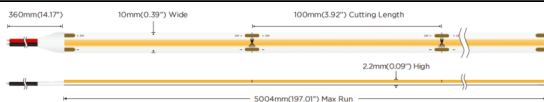

COB STRIPS IP20

Lavov LED strip from the family COB STRIPS IP20 with a power of 12W/m and a beam angle of 120°. Dimensions PCB 10mm x 5m trimmable 100mm, 400 LED/m With a total lumen output of 1152lm/m and a luminous efficacy of 96lm/W. CCT 3000. CRI>90.

Item code	86.LS30.2300.90
Product type	Indoor
Category	LED Strips
Family	COB strips
Subfamily	COB STRIPS IP20
Pictograms	CRI 90 Driver EXCL. IP 20 50000h L70B10

Dimensions

Product dimensions (mm) PCB 10mm x 5m trimmable 100mm, 400 LED/m

Scheme

Photometry

Product	
Real power (W)	12
Real luminous flux (Lm)	1152
Luminous efficiency (Lm/W)	96
Beam angle (°)	120
Life time (h)	50000h L70B10
IP	20
Control gear included	not
Type of LED	2835 SMD
Colour temperature (K)	3000
Colour consistency (SDCM)	SDCM3
CRI	90