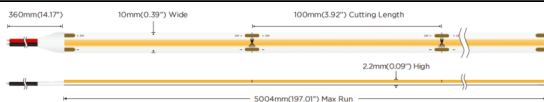

### COB STRIPS IP20

Lavov LED strip from the family COB STRIPS IP20 with a power of 12W/m and a beam angle of 120°. Dimensions PCB 10mm x 5m trimmable 100mm, 400 LED/m With a total lumen output of 1152lm/m and a luminous efficacy of 96lm/W. CCT 3000. CRI>90.

Item code	86.LS30.2300.90
Product type	Indoor
Category	LED Strips
Family	COB strips
Subfamily	COB STRIPS IP20
Pictograms	<div style="display: flex; gap: 5px;"> <div style="border: 1px solid black; border-radius: 50%; padding: 2px;">CRI 90</div> <div style="border: 1px solid black; border-radius: 50%; padding: 2px;">Driver EXCL.</div> <div style="border: 1px solid black; border-radius: 50%; padding: 2px;">IP 20</div> <div style="border: 1px solid black; border-radius: 50%; padding: 2px;">50000h L70B10</div> </div>

### Dimensions

**Product dimensions (mm)** PCB 10mm x 5m trimmable 100mm, 400 LED/m

### Photometry

<b>Product</b>	
Real power (W)	12
Real luminous flux (Lm)	1152
Luminous efficiency (Lm/W)	96
Beam angle (°)	120
Life time (h)	50000h L70B10
IP	20
Control gear included	not
Type of LED	2835 SMD
Colour temperature (K)	3000
Colour consistency (SDCM)	SDCM3
CRI	90