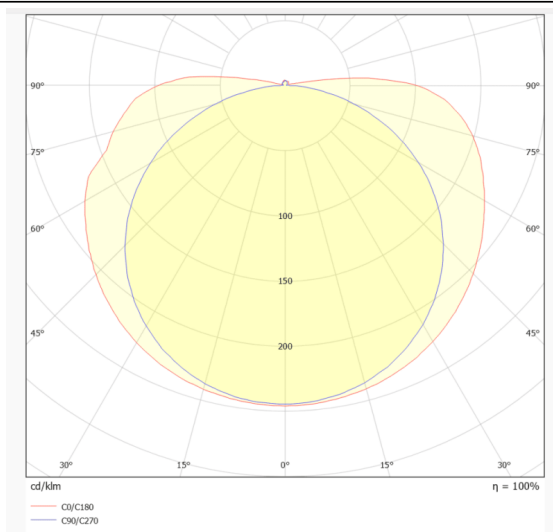

### COB STRIPS IP20

Lavov LED strip from the family COB STRIPS IP20 with a power of 12W/m and a beam angle of 120°. Dimensions PCB 10mm x 5m trimmable 100mm, 400 LED/m With a total lumen output of 1152lm/m and a luminous efficacy of 96lm/W. CCT 3000. CRI>90.

Item code	86.LS30.2300.90
Product type	Indoor
Category	LED Strips
Family	COB strips
Subfamily	COB STRIPS IP20
Pictograms	<div style="display: flex; gap: 5px;"> <div style="border: 1px solid black; border-radius: 50%; padding: 2px;">CRI 90</div> <div style="border: 1px solid black; border-radius: 50%; padding: 2px;">Driver EXCL.</div> <div style="border: 1px solid black; border-radius: 50%; padding: 2px;">IP 20</div> <div style="border: 1px solid black; border-radius: 50%; padding: 2px;">50000h L70B10</div> </div>

### Dimensions

**Product dimensions (mm)** PCB 10mm x 5m trimmable 100mm, 400 LED/m

### Photometry

<b>Product</b>	
Real power (W)	12
Real luminous flux (Lm)	1152
Luminous efficiency (Lm/W)	96
Beam angle (°)	120
Life time (h)	50000h L70B10
IP	20
Control gear included	not
Type of LED	2835 SMD
Colour temperature (K)	3000
Colour consistency (SDCM)	SDCM3
CRI	90