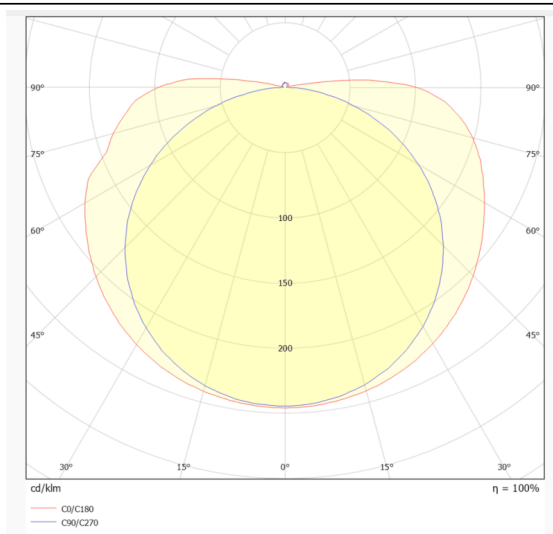

COB STRIPS IP20

Lavov LED strip from the family COB STRIPS IP20 with a power of 12W/m and a beam angle of 120°. Dimensions PCB 10mm x 5m trimmable 100mm, 400 LED/m With a total lumen output of 1200lm/m and a luminous efficacy of 100lm/W. CCT 4000. CRI > 90.

Item code	86.LS30.2400.90
Product type	Indoor
Category	LED Strips
Family	COB strips
Subfamily	COB STRIPS IP20
Pictograms	<div style="display: flex; gap: 5px;"> <div style="border: 1px solid gray; padding: 2px;">CRI 90</div> <div style="border: 1px solid gray; padding: 2px;">Driver EXCL.</div> <div style="border: 1px solid gray; padding: 2px;">IP 20</div> <div style="border: 1px solid gray; padding: 2px;">50000h L70B10</div> </div>

Dimensions

Product dimensions (mm) PCB 10mm x 5m trimmable 100mm, 400 LED/m

Scheme

Photometry

Product

Real power (W)	12
Real luminous flux (Lm)	1200
Luminous efficiency (Lm/W)	100
Beam angle (°)	120
Life time (h)	50000h L70B10
IP	20
Control gear included	not
Type of LED	2835 SMD
Colour temperature (K)	4000
Colour consistency (SDCM)	SDCM3
CRI	90