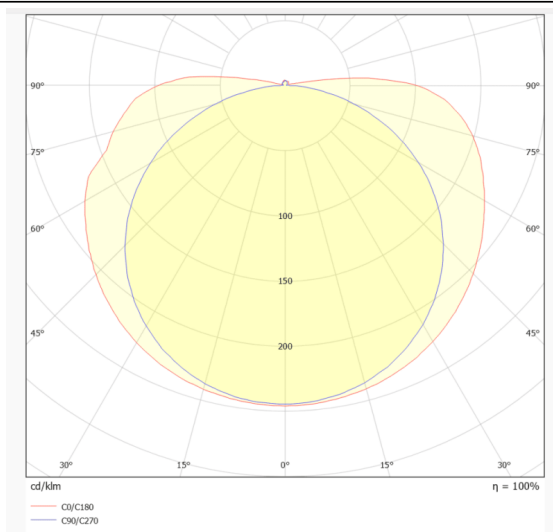

COB STRIPS IP20

Lavov LED strip from the family COB STRIPS IP20 with a power of 12W/m and a beam angle of 120°. Dimensions PCB 10mm x 5m trimmable 100mm, 400 LED/m With a total lumen output of 1200lm/m and a luminous efficacy of 100lm/W. CCT 4000. CRI > 90.

Item code	86.LS30.2400.90
Product type	Indoor
Category	LED Strips
Family	COB strips
Subfamily	COB STRIPS IP20
Pictograms	<div style="display: flex; gap: 5px;"> <div style="border: 1px solid gray; padding: 2px;">CRI 90</div> <div style="border: 1px solid gray; padding: 2px;">Driver EXCL.</div> <div style="border: 1px solid gray; padding: 2px;">IP 20</div> <div style="border: 1px solid gray; padding: 2px;">50000h L70B10</div> </div>

Dimensions

Product dimensions (mm) PCB 10mm x 5m trimmable 100mm, 400 LED/m

Scheme

Photometry

Product

Real power (W)	12
Real luminous flux (Lm)	1200
Luminous efficiency (Lm/W)	100
Beam angle (º)	120
Life time (h)	50000h L70B10
IP	20
Control gear included	not
Type of LED	2835 SMD
Colour temperature (K)	4000
Colour consistency (SDCM)	SDCM < 3
CRI	90