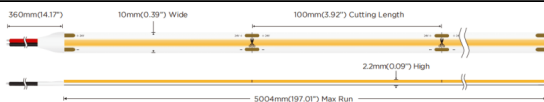

COB STRIPS IP20

Lavov LED strip from the family COB STRIPS IP20 with a power of 12W/m and a beam angle of 120°. Dimensions PCB 10mm x 5m trimmable 100mm, 400 LED/m With a total lumen output of 1200lm/m and a luminous efficacy of 100lm/W. CCT 4000. CRI > 90.

Item code	86.LS30.2400.90
Product type	Indoor
Category	LED Strips
Family	COB strips
Subfamily	COB STRIPS IP20
Pictograms	<div style="display: flex; gap: 5px;"> <div style="border: 1px solid gray; padding: 2px;">CRI 90</div> <div style="border: 1px solid gray; padding: 2px;">Driver EXCL.</div> <div style="border: 1px solid gray; padding: 2px;">IP 20</div> <div style="border: 1px solid gray; padding: 2px;">50000h L70B10</div> </div>

Dimensions

Product dimensions (mm) PCB 10mm x 5m trimmable 100mm, 400 LED/m

Scheme

Photometry

Product

Real power (W)	12
Real luminous flux (Lm)	1200
Luminous efficiency (Lm/W)	100
Beam angle (°)	120
Life time (h)	50000h L70B10
IP	20
Control gear included	not
Type of LED	2835 SMD
Colour temperature (K)	4000
Colour consistency (SDCM)	SDCM3
CRI	90