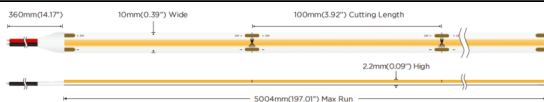

COB STRIPS IP20

Lavov LED strip from the family COB STRIPS IP20 with a power of 12W/m and a beam angle of 120°. Dimensions PCB 10mm x 5m trimmable 100mm, 400 LED/m With a total lumen output of 1200lm/m and a luminous efficacy of 100lm/W. CCT 4000. CRI > 90.

Item code	86.LS30.2400.90
Product type	Indoor
Category	LED Strips
Family	COB strips
Subfamily	COB STRIPS IP20
Pictograms	<div style="display: flex; gap: 5px;"> <div style="border: 1px solid gray; padding: 2px;">CRI 90</div> <div style="border: 1px solid gray; padding: 2px;">Driver EXCL.</div> <div style="border: 1px solid gray; padding: 2px;">IP 20</div> <div style="border: 1px solid gray; padding: 2px;">50000h L70B10</div> </div>

Dimensions

Product dimensions (mm) PCB 10mm x 5m trimmable 100mm, 400 LED/m

Scheme

Photometry

Product

Real power (W)	12
Real luminous flux (Lm)	1200
Luminous efficiency (Lm/W)	100
Beam angle (º)	120
Life time (h)	50000h L70B10
IP	20
Control gear included	not
Type of LED	2835 SMD
Colour temperature (K)	4000
Colour consistency (SDCM)	SDCM < 3
CRI	90