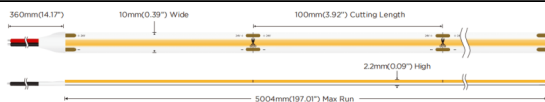

COB STRIPS IP20

Lavov LED strip from the family COB STRIPS IP20 with a power of 12W/m and a beam angle of 120°. Dimensions PCB 10mm x 5m trimmable 100mm, 400 LED/m With a total lumen output of 1260lm/m and a luminous efficacy of 105lm/W. CCT 6000. CRI >90.

Item code	86.LS30.2600.90
Product type	Indoor
Category	LED Strips
Family	COB strips
Subfamily	COB STRIPS IP20
Pictograms	<div style="display: flex; gap: 5px;"> <div style="border: 1px solid black; padding: 2px;">CRI 90</div> <div style="border: 1px solid black; padding: 2px;">Driver EXCL.</div> <div style="border: 1px solid black; padding: 2px;">IP 20</div> <div style="border: 1px solid black; padding: 2px;">50000h L70B10</div> </div>

Dimensions

Product dimensions (mm) PCB 10mm x 5m trimmable 100mm, 400 LED/m

Scheme

Photometry

Product

Real power (W)	12
Real luminous flux (Lm)	1260
Luminous efficiency (Lm/W)	105
Beam angle (º)	120
Life time (h)	50000h L70B10
IP	20
Control gear included	not
Type of LED	2835 SMD
Colour temperature (K)	6000
Colour consistency (SDCM)	SDCM < 3
CRI	90