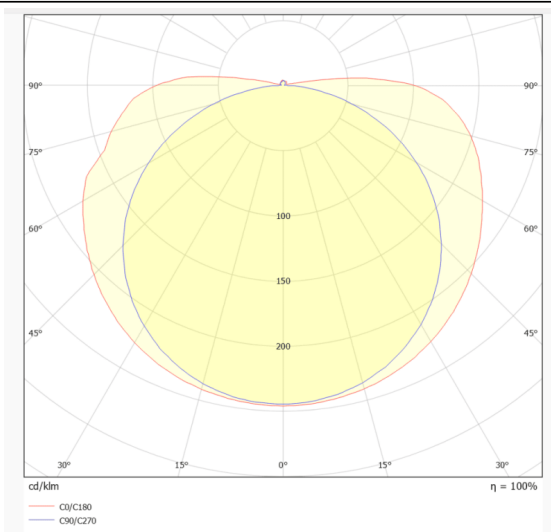

COB STRIPS IP20

Lavov LED strip from the family COB STRIPS IP20 with a power of 12W/m and a beam angle of 120°. Dimensions PCB 10mm x 5m trimmable 100mm, 400 LED/m With a total lumen output of 1260lm/m and a luminous efficacy of 105lm/W. CCT 6000. CRI >90.

Item code	86.LS30.2600.90
Product type	Indoor
Category	LED Strips
Family	COB strips
Subfamily	COB STRIPS IP20
Pictograms	<div style="display: flex; gap: 5px;"> <div style="border: 1px solid black; padding: 2px;">CRI 90</div> <div style="border: 1px solid black; padding: 2px;">Driver EXCL.</div> <div style="border: 1px solid black; padding: 2px;">IP 20</div> <div style="border: 1px solid black; padding: 2px;">50000h L70B10</div> </div>

Dimensions

Product dimensions (mm) PCB 10mm x 5m trimmable 100mm, 400 LED/m

Scheme

Photometry

Product

Real power (W)	12
Real luminous flux (Lm)	1260
Luminous efficiency (Lm/W)	105
Beam angle (º)	120
Life time (h)	50000h L70B10
IP	20
Control gear included	not
Type of LED	2835 SMD
Colour temperature (K)	6000
Colour consistency (SDCM)	SDCM < 3
CRI	90