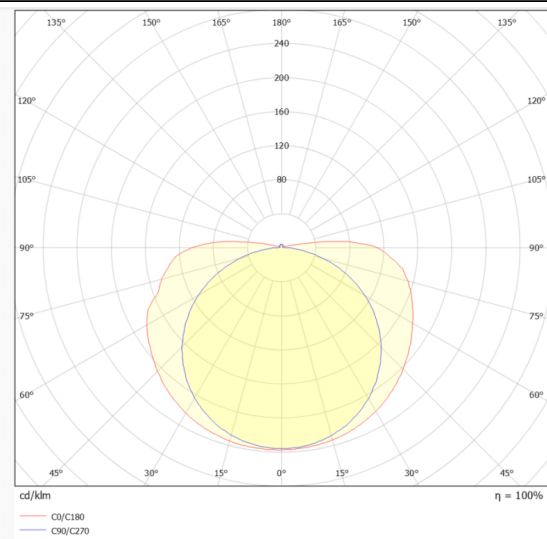

### COB STRIPS IP20

Lavov LED strip from the family COB STRIPS IP20 with a power of 15W/m and a beam angle of 120°. Dimensions PCB 10mm x 5m trimmable 50mm, 480 LED/m With a total lumen output of 1395lm/m and a luminous efficacy of 93lm/W. CCT 2700. CRI>90.

Item code	86.LS30.3200.90
Product type	Indoor
Category	LED Strips
Family	COB strips
Subfamily	COB STRIPS IP20
Pictograms	<div style="display: flex; gap: 5px;"> <div style="border: 1px solid black; border-radius: 50%; padding: 2px 5px;">CRI 90</div> <div style="border: 1px solid black; border-radius: 50%; padding: 2px 5px;">Driver EXCL.</div> <div style="border: 1px solid black; border-radius: 50%; padding: 2px 5px;">IP 20</div> <div style="border: 1px solid black; border-radius: 50%; padding: 2px 5px;">50000h L70B10</div> </div>

### Dimensions

**Product dimensions (mm)** PCB 10mm x 5m trimmable 50mm, 480 LED/m

### Photometry

<b>Product</b>	
Real power (W)	15
Real luminous flux (Lm)	1395
Luminous efficiency (Lm/W)	93
Beam angle (°)	120
Life time (h)	50000h L70B10
IP	20
Control gear included	not
Type of LED	2835 SMD
Colour temperature (K)	2700
Colour consistency (SDCM)	SDCM3
CRI	90