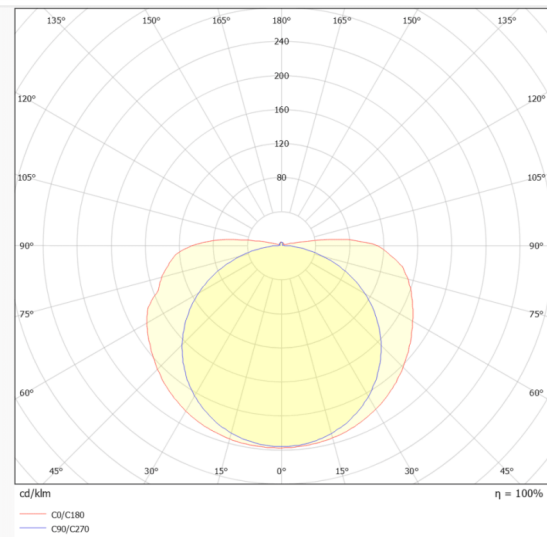

COB STRIPS IP20

Lavov LED strip from the family COB STRIPS IP20 with a power of 15W/m and a beam angle of 120°. Dimensions PCB 10mm x 5m trimmable 50mm, 480 LED/m With a total lumen output of 1395lm/m and a luminous efficacy of 93lm/W. CCT 2700. CRI>90.

Item code	86.LS30.3200.90
Product type	Indoor
Category	LED Strips
Family	COB strips
Subfamily	COB STRIPS IP20
Pictograms	<div style="display: flex; gap: 5px;"> <div style="border: 1px solid gray; border-radius: 5px; padding: 2px;">CRI 90</div> <div style="border: 1px solid gray; border-radius: 5px; padding: 2px;">Driver EXCL.</div> <div style="border: 1px solid gray; border-radius: 5px; padding: 2px;">IP 20</div> <div style="border: 1px solid gray; border-radius: 5px; padding: 2px;">50000h L70B10</div> </div>

Dimensions

Product dimensions (mm) PCB 10mm x 5m trimmable 50mm, 480 LED/m

Photometry

Product

Real power (W)	15
Real luminous flux (Lm)	1395
Luminous efficiency (Lm/W)	93
Beam angle (º)	120
Life time (h)	50000h L70B10
IP	20
Control gear included	not
Type of LED	2835 SMD
Colour temperature (K)	2700
Colour consistency (SDCM)	SDCM<3
CRI	90