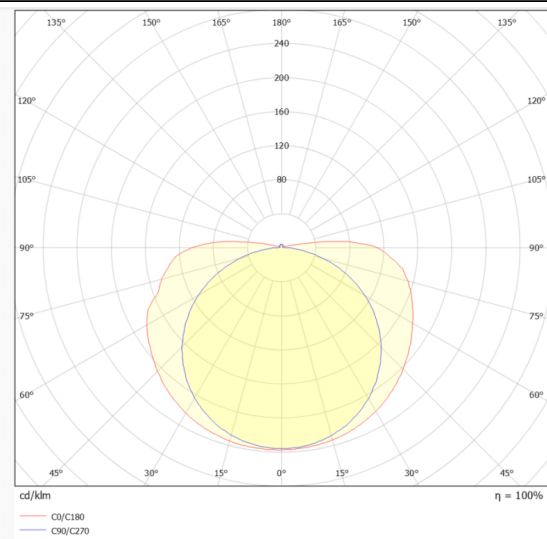

COB STRIPS IP20

Lavov LED strip from the family COB STRIPS IP20 with a power of 15W/m and a beam angle of 120°. Dimensions PCB 10mm x 5m trimmable 50mm, 480 LED/m With a total lumen output of 1440lm/m and a luminous efficacy of 96lm/W. CCT 3000. CRI>90.

Item code	86.LS30.3300.90
Product type	Indoor
Category	LED Strips
Family	COB strips
Subfamily	COB STRIPS IP20
Pictograms	<div style="display: flex; gap: 5px;"> <div style="border: 1px solid gray; border-radius: 5px; padding: 2px;">CRI 90</div> <div style="border: 1px solid gray; border-radius: 5px; padding: 2px;">Driver EXCL.</div> <div style="border: 1px solid gray; border-radius: 5px; padding: 2px;">IP 20</div> <div style="border: 1px solid gray; border-radius: 5px; padding: 2px;">50000h L70B10</div> </div>

Dimensions

Product dimensions (mm) PCB 10mm x 5m trimmable 50mm, 480 LED/m

Photometry

Product	
Real power (W)	15
Real luminous flux (Lm)	1440
Luminous efficiency (Lm/W)	96
Beam angle (°)	120
Life time (h)	50000h L70B10
IP	20
Control gear included	not
Type of LED	2835 SMD
Colour temperature (K)	3000
Colour consistency (SDCM)	SDCM3
CRI	90