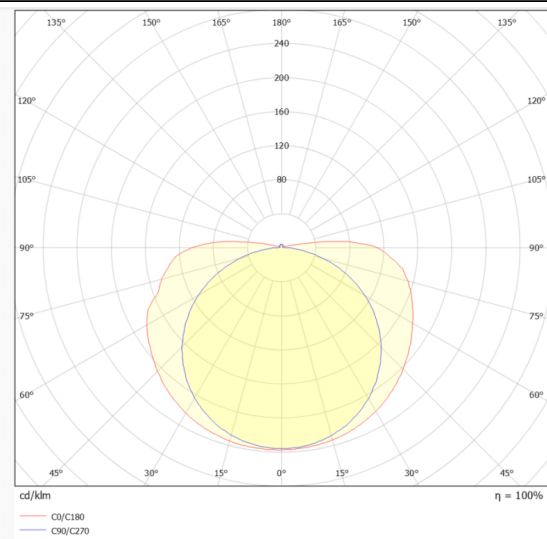

COB STRIPS IP20

Lavov LED strip from the family COB STRIPS IP20 with a power of 15W/m and a beam angle of 120°. Dimensions PCB 10mm x 5m trimmable 50mm, 480 LED/m With a total lumen output of 1440lm/m and a luminous efficacy of 96lm/W. CCT 3000. CRI>90.

Item code	86.LS30.3300.90
Product type	Indoor
Category	LED Strips
Family	COB strips
Subfamily	COB STRIPS IP20
Pictograms	<div style="display: flex; gap: 5px;"> <div style="border: 1px solid gray; border-radius: 5px; padding: 2px;">CRI 90</div> <div style="border: 1px solid gray; border-radius: 5px; padding: 2px;">Driver EXCL.</div> <div style="border: 1px solid gray; border-radius: 5px; padding: 2px;">IP 20</div> <div style="border: 1px solid gray; border-radius: 5px; padding: 2px;">50000h L70B10</div> </div>

Dimensions

Product dimensions (mm) PCB 10mm x 5m trimmable 50mm, 480 LED/m

Photometry

Product	
Real power (W)	15
Real luminous flux (Lm)	1440
Luminous efficiency (Lm/W)	96
Beam angle (&ordm;)	120
Life time (h)	50000h L70B10
IP	20
Control gear included	not
Type of LED	2835 SMD
Colour temperature (K)	3000
Colour consistency (SDCM)	SDCM<3
CRI	90