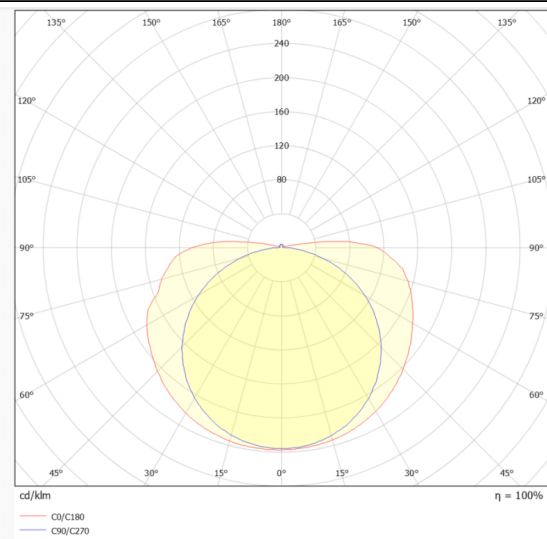

COB STRIPS IP20

Lavov LED strip from the family COB STRIPS IP20 with a power of 15W/m and a beam angle of 120°. Dimensions PCB 10mm x 5m trimmable 50mm, 480 LED/m With a total lumen output of 1500lm/m and a luminous efficacy of 100lm/W. CCT 4000. CRI > 90.

Item code	86.LS30.3400.90
Product type	Indoor
Category	LED Strips
Family	COB strips
Subfamily	COB STRIPS IP20
Pictograms	<div style="display: flex; gap: 5px;"> <div style="border: 1px solid gray; padding: 2px; font-size: 8px;">CRI 90</div> <div style="border: 1px solid gray; padding: 2px; font-size: 8px;">Driver EXCL.</div> <div style="border: 1px solid gray; padding: 2px; font-size: 8px;">IP 20</div> <div style="border: 1px solid gray; padding: 2px; font-size: 8px;">50000h L70B10</div> </div>

Dimensions

Product dimensions (mm) PCB 10mm x 5m trimmable 50mm, 480 LED/m

Photometry

Product

Real power (W)	15
Real luminous flux (Lm)	1500
Luminous efficiency (Lm/W)	100
Beam angle (°)	120
Life time (h)	50000h L70B10
IP	20
Control gear included	not
Type of LED	2835 SMD
Colour temperature (K)	4000
Colour consistency (SDCM)	SDCM3
CRI	90