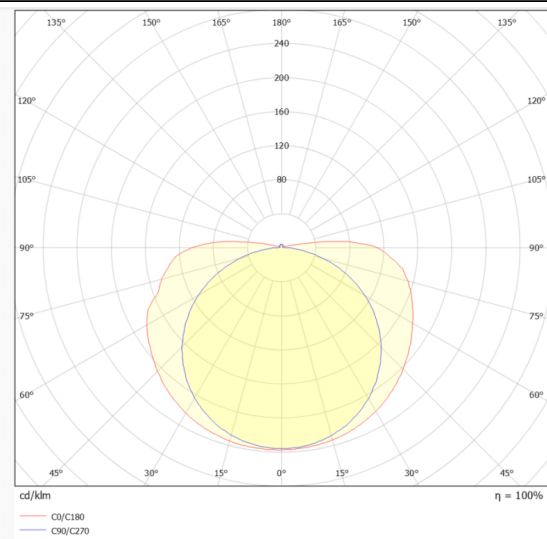

COB STRIPS IP20

Lavov LED strip from the family COB STRIPS IP20 with a power of 15W/m and a beam angle of 120°. Dimensions PCB 10mm x 5m trimmable 50mm, 480 LED/m With a total lumen output of 1500lm/m and a luminous efficacy of 100lm/W. CCT 4000. CRI > 90.

Item code	86.LS30.3400.90
Product type	Indoor
Category	LED Strips
Family	COB strips
Subfamily	COB STRIPS IP20
Pictograms	<div style="display: flex; gap: 5px;"> <div style="border: 1px solid gray; padding: 2px; font-size: 8px;">CRI 90</div> <div style="border: 1px solid gray; padding: 2px; font-size: 8px;">Driver EXCL.</div> <div style="border: 1px solid gray; padding: 2px; font-size: 8px;">IP 20</div> <div style="border: 1px solid gray; padding: 2px; font-size: 8px;">50000h L70B10</div> </div>

Dimensions

Product dimensions (mm) PCB 10mm x 5m trimmable 50mm, 480 LED/m

Photometry

Product

Real power (W)	15
Real luminous flux (Lm)	1500
Luminous efficiency (Lm/W)	100
Beam angle (&ordm;)	120
Life time (h)	50000h L70B10
IP	20
Control gear included	not
Type of LED	2835 SMD
Colour temperature (K)	4000
Colour consistency (SDCM)	SDCM < 3
CRI	90