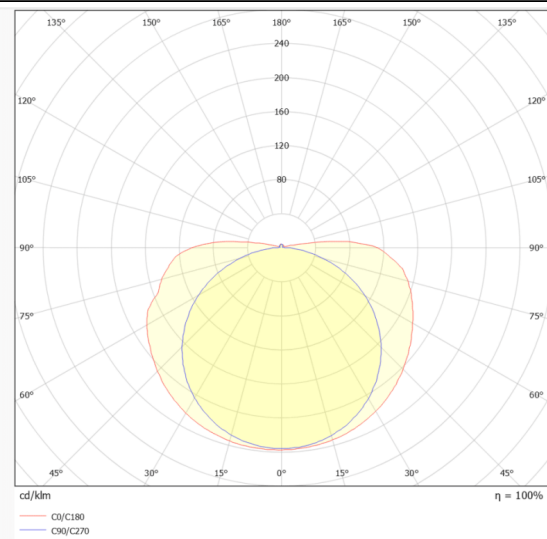

COB STRIPS IP20

Lavov LED strip from the family COB STRIPS IP20 with a power of 15W/m and a beam angle of 120°. Dimensions PCB 10mm x 5m trimmable 50mm, 480 LED/m With a total lumen output of 1575lm/m and a luminous efficacy of 105lm/W. CCT 6000. CRI > 90.

Dimensions

Product dimensions (mm) PCB 10mm x 5m trimmable 50mm, 480 LED/m

Photometry

Item code	86.LS30.3600.90
Product type	Indoor
Category	LED Strips
Family	COB strips
Subfamily	COB STRIPS IP20
Pictograms	<div style="display: flex; gap: 5px;"> <div style="border: 1px solid gray; padding: 2px; font-size: 8px;">CRI 90</div> <div style="border: 1px solid gray; padding: 2px; font-size: 8px;">Driver EXCL.</div> <div style="border: 1px solid gray; padding: 2px; font-size: 8px;">IP 20</div> <div style="border: 1px solid gray; padding: 2px; font-size: 8px;">50000h L70B10</div> </div>

Product

Real power (W)	15
Real luminous flux (Lm)	1575
Luminous efficiency (Lm/W)	105
Beam angle (°)	120
Life time (h)	50000h L70B10
IP	20
Control gear included	not
Type of LED	2835 SMD
Colour temperature (K)	6000
Colour consistency (SDCM)	SDCM3
CRI	90