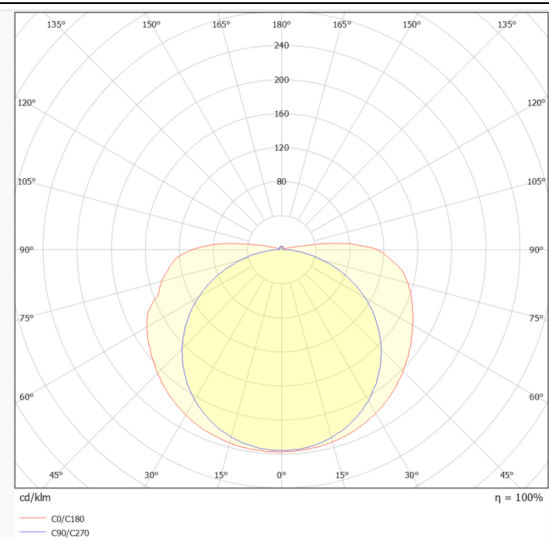

COB STRIPS IP20

Lavov LED strip from the family COB STRIPS IP20 with a power of 15W/m and a beam angle of 120°. Dimensions PCB 10mm x 5m trimmable 50mm, 480 LED/m With a total lumen output of 1575lm/m and a luminous efficacy of 105lm/W. CCT 6000. CRI > 90.

Item code	86.LS30.3600.90
Product type	Indoor
Category	LED Strips
Family	COB strips
Subfamily	COB STRIPS IP20
Pictograms	<div style="display: flex; gap: 5px;"> <div style="border: 1px solid gray; padding: 2px; font-size: 8px;">CRI 90</div> <div style="border: 1px solid gray; padding: 2px; font-size: 8px;">Driver EXCL.</div> <div style="border: 1px solid gray; padding: 2px; font-size: 8px;">IP 20</div> <div style="border: 1px solid gray; padding: 2px; font-size: 8px;">50000h L70B10</div> </div>

Dimensions

Product dimensions (mm) PCB 10mm x 5m trimmable 50mm, 480 LED/m

Photometry

Product

Real power (W)	15
Real luminous flux (Lm)	1575
Luminous efficiency (Lm/W)	105
Beam angle (&ordm;)	120
Life time (h)	50000h L70B10
IP	20
Control gear included	not
Type of LED	2835 SMD
Colour temperature (K)	6000
Colour consistency (SDCM)	SDCM < 3
CRI	90