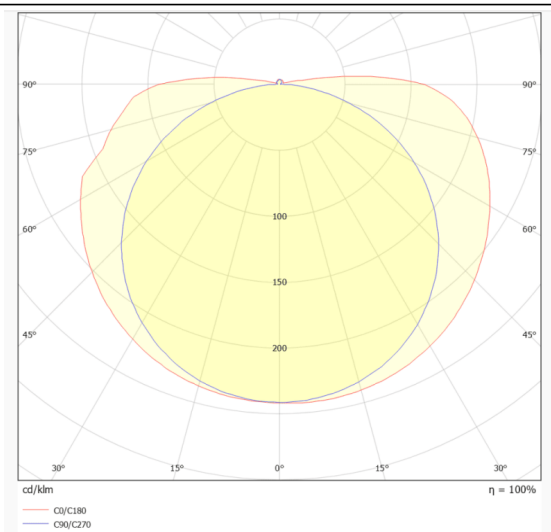

### COB STRIPS IP65

Lavov LED strip from the family COB STRIPS IP65 with a power of 8W/m and a beam angle of 120°. Dimensions PCB 8mm x 5m trimmable 50mm, 320 LED/m With a total lumen output of 696lm/m and a luminous efficacy of 87lm/W. CCT 2700. CRI>90.

### Dimensions

**Product dimensions (mm)** PCB 8mm x 5m trimmable 50mm, 320 LED/m

### Photometry

<b>Product</b>	
Real power (W)	8
Real luminous flux (Lm)	696
Luminous efficiency (Lm/W)	87
Beam angle (°)	120
Life time (h)	50000h L70B10
IP	65
Control gear included	not
Type of LED	2835 SMD
Colour temperature (K)	2700
Colour consistency (SDCM)	SDCM3
CRI	90