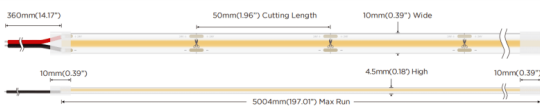

### COB STRIPS IP65

Lavov LED strip from the family COB STRIPS IP65 with a power of 8W/m and a beam angle of 120°. Dimensions PCB 8mm x 5m trimmable 50mm, 320 LED/m With a total lumen output of 696lm/m and a luminous efficacy of 87lm/W. CCT 2700. CRI>90.

Item code	86.LS31.1200.90
Product type	Indoor
Category	LED Strips
Family	COB strips
Subfamily	COB STRIPS IP65
Pictograms	<div style="display: flex; gap: 5px;"> <div style="border: 1px solid gray; padding: 2px;">CRI 90</div> <div style="border: 1px solid gray; padding: 2px;">Driver EXCL.</div> <div style="border: 1px solid gray; padding: 2px;">50000h L70B10</div> </div>

### Dimensions

**Product dimensions (mm)** PCB 8mm x 5m trimmable 50mm, 320 LED/m

### Photometry

<b>Product</b>	
Real power (W)	8
Real luminous flux (Lm)	696
Luminous efficiency (Lm/W)	87
Beam angle (&ordm;)	120
Life time (h)	50000h L70B10
IP	65
Control gear included	not
Type of LED	2835 SMD
Colour temperature (K)	2700
Colour consistency (SDCM)	SDCM<3
CRI	90