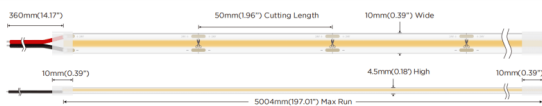

### COB STRIPS IP65

Lavov LED strip from the family COB STRIPS IP65 with a power of 8W/m and a beam angle of 120°. Dimensions PCB 8mm x 5m trimmable 50mm, 320 LED/m With a total lumen output of 696lm/m and a luminous efficacy of 87lm/W. CCT 2700. CRI>90.

Item code	86.LS31.1200.90
Product type	Indoor
Category	LED Strips
Family	COB strips
Subfamily	COB STRIPS IP65
Pictograms	<div style="display: flex; gap: 5px;"> <div style="border: 1px solid gray; padding: 2px; font-size: 8px;">CRI 90</div> <div style="border: 1px solid gray; padding: 2px; font-size: 8px;">Driver EXCL.</div> <div style="border: 1px solid gray; padding: 2px; font-size: 8px;">50000h L70B10</div> </div>

### Dimensions

**Product dimensions (mm)** PCB 8mm x 5m trimmable 50mm, 320 LED/m

### Photometry

<b>Product</b>	
Real power (W)	8
Real luminous flux (Lm)	696
Luminous efficiency (Lm/W)	87
Beam angle (°)	120
Life time (h)	50000h L70B10
IP	65
Control gear included	not
Type of LED	2835 SMD
Colour temperature (K)	2700
Colour consistency (SDCM)	SDCM3
CRI	90