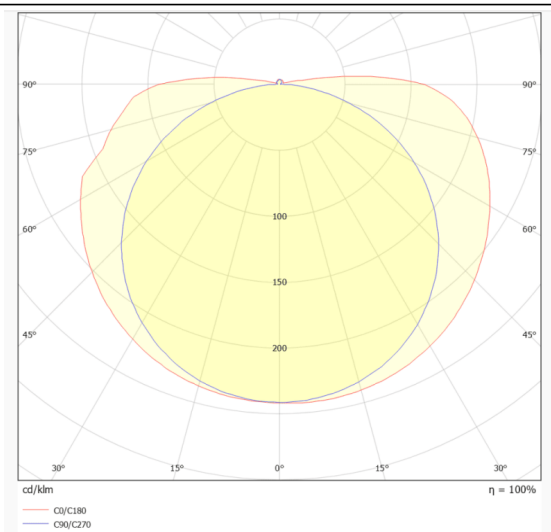

### COB STRIPS IP65

Lavov LED strip from the family COB STRIPS IP65 with a power of 8W/m and a beam angle of 120°. Dimensions PCB 8mm x 5m trimmable 50mm, 320 LED/m With a total lumen output of 696lm/m and a luminous efficacy of 87lm/W. CCT 2700. CRI>90.

### Dimensions

**Product dimensions (mm)** PCB 8mm x 5m trimmable 50mm, 320 LED/m

### Photometry

<b>Product</b>	
Real power (W)	8
Real luminous flux (Lm)	696
Luminous efficiency (Lm/W)	87
Beam angle (&ordm;)	120
Life time (h)	50000h L70B10
IP	65
Control gear included	not
Type of LED	2835 SMD
Colour temperature (K)	2700
Colour consistency (SDCM)	SDCM<3
CRI	90