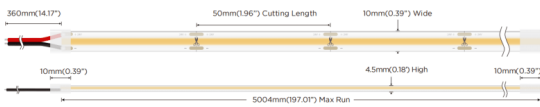

COB STRIPS IP65

Lavov LED strip from the family COB STRIPS IP65 with a power of 8W/m and a beam angle of 120°. Dimensions PCB 8mm x 5m trimmable 50mm, 320 LED/m With a total lumen output of 720lm/m and a luminous efficacy of 90lm/W. CCT 3000. CRI>90.

Item code	86.LS31.1300.90
Product type	Indoor
Category	LED Strips
Family	COB strips
Subfamily	COB STRIPS IP65
Pictograms	<div style="display: flex; gap: 10px;"> <div style="border: 1px solid gray; border-radius: 5px; padding: 2px;">CRI 90</div> <div style="border: 1px solid gray; border-radius: 5px; padding: 2px;">Driver EXCL.</div> <div style="border: 1px solid gray; border-radius: 5px; padding: 2px;">50000h L70B10</div> </div>

Dimensions

Product dimensions (mm) PCB 8mm x 5m trimmable 50mm, 320 LED/m

Scheme

Photometry

Product

Real power (W)	8
Real luminous flux (Lm)	720
Luminous efficiency (Lm/W)	90
Beam angle (°)	120
Life time (h)	50000h L70B11
IP	65
Control gear included	not
Type of LED	2835 SMD
Colour temperature (K)	3000
Colour consistency (SDCM)	SDCM4
CRI	90