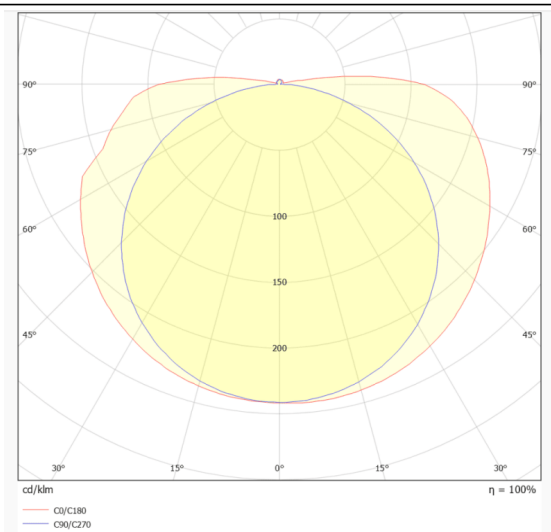

COB STRIPS IP65

Lavov LED strip from the family COB STRIPS IP65 with a power of 8W/m and a beam angle of 120°. Dimensions PCB 8mm x 5m trimmable 50mm, 320 LED/m With a total lumen output of 720lm/m and a luminous efficacy of 90lm/W. CCT 3000. CRI>90.

Item code	86.LS31.1300.90
Product type	Indoor
Category	LED Strips
Family	COB strips
Subfamily	COB STRIPS IP65
Pictograms	<div style="display: flex; gap: 10px;"> <div style="border: 1px solid gray; border-radius: 5px; padding: 2px;">CRI 90</div> <div style="border: 1px solid gray; border-radius: 5px; padding: 2px;">Driver EXCL.</div> <div style="border: 1px solid gray; border-radius: 5px; padding: 2px;">50000h L70B10</div> </div>

Dimensions

Product dimensions (mm) PCB 8mm x 5m trimmable 50mm, 320 LED/m

Scheme

Photometry

Product

Real power (W)	8
Real luminous flux (Lm)	720
Luminous efficiency (Lm/W)	90
Beam angle (º)	120
Life time (h)	50000h L70B11
IP	65
Control gear included	not
Type of LED	2835 SMD
Colour temperature (K)	3000
Colour consistency (SDCM)	SDCM<4
CRI	90