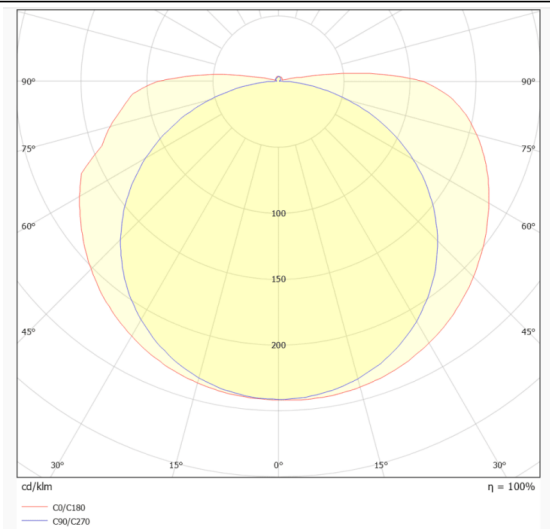

COB STRIPS IP65

Lavov LED strip from the family COB STRIPS IP65 with a power of 8W/m and a beam angle of 120°. Dimensions PCB 8mm x 5m trimmable 50mm, 320 LED/m With a total lumen output of 720lm/m and a luminous efficacy of 90lm/W. CCT 3000. CRI>90.

Item code	86.LS31.1300.90
Product type	Indoor
Category	LED Strips
Family	COB strips
Subfamily	COB STRIPS IP65
Pictograms	<div style="display: flex; gap: 10px;"> <div style="border: 1px solid gray; border-radius: 5px; padding: 2px;">CRI 90</div> <div style="border: 1px solid gray; border-radius: 5px; padding: 2px;">Driver EXCL.</div> <div style="border: 1px solid gray; border-radius: 5px; padding: 2px;">50000h L70B10</div> </div>

Dimensions

Product dimensions (mm) PCB 8mm x 5m trimmable 50mm, 320 LED/m

Scheme

Photometry

Product

Real power (W)	8
Real luminous flux (Lm)	720
Luminous efficiency (Lm/W)	90
Beam angle (°)	120
Life time (h)	50000h L70B11
IP	65
Control gear included	not
Type of LED	2835 SMD
Colour temperature (K)	3000
Colour consistency (SDCM)	SDCM4
CRI	90