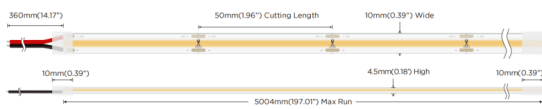

COB STRIPS IP65

Lavov LED strip from the family COB STRIPS IP65 with a power of 8W/m and a beam angle of 120°. Dimensions PCB 8mm x 5m trimmable 50mm, 320 LED/m With a total lumen output of 720lm/m and a luminous efficacy of 90lm/W. CCT 3000. CRI>90.

Item code	86.LS31.1300.90
Product type	Indoor
Category	LED Strips
Family	COB strips
Subfamily	COB STRIPS IP65
Pictograms	<div style="display: flex; gap: 10px;"> <div style="border: 1px solid gray; border-radius: 5px; padding: 2px;">CRI 90</div> <div style="border: 1px solid gray; border-radius: 5px; padding: 2px;">Driver EXCL.</div> <div style="border: 1px solid gray; border-radius: 5px; padding: 2px;">50000h L70B10</div> </div>

Dimensions

Product dimensions (mm) PCB 8mm x 5m trimmable 50mm, 320 LED/m

Scheme

Photometry

Product

Real power (W)	8
Real luminous flux (Lm)	720
Luminous efficiency (Lm/W)	90
Beam angle (º)	120
Life time (h)	50000h L70B11
IP	65
Control gear included	not
Type of LED	2835 SMD
Colour temperature (K)	3000
Colour consistency (SDCM)	SDCM<4
CRI	90