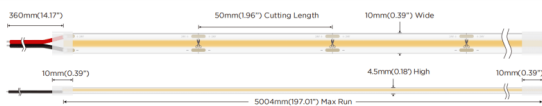

COB STRIPS IP65

Lavov LED strip from the family COB STRIPS IP65 with a power of 8W/m and a beam angle of 120°. Dimensions PCB 8mm x 5m trimmable 50mm, 320 LED/m With a total lumen output of 744lm/m and a luminous efficacy of 93lm/W. CCT 4000. CRI>90.

Item code	86.LS31.1400.90
Product type	Indoor
Category	LED Strips
Family	COB strips
Subfamily	COB STRIPS IP65
Pictograms	<div style="display: flex; gap: 5px;"> <div style="border: 1px solid gray; border-radius: 5px; padding: 2px; font-size: 8px;">CRI 90</div> <div style="border: 1px solid gray; border-radius: 5px; padding: 2px; font-size: 8px;">Driver EXCL.</div> <div style="border: 1px solid gray; border-radius: 5px; padding: 2px; font-size: 8px;">50000h L70B10</div> </div>

Dimensions

Product dimensions (mm) PCB 8mm x 5m trimmable 50mm, 320 LED/m

Scheme

Photometry

Product	
Real power (W)	8
Real luminous flux (Lm)	744
Luminous efficiency (Lm/W)	93
Beam angle (º)	120
Life time (h)	50000h L70B12
IP	65
Control gear included	not
Type of LED	2835 SMD
Colour temperature (K)	4000
Colour consistency (SDCM)	SDCM<5
CRI	90