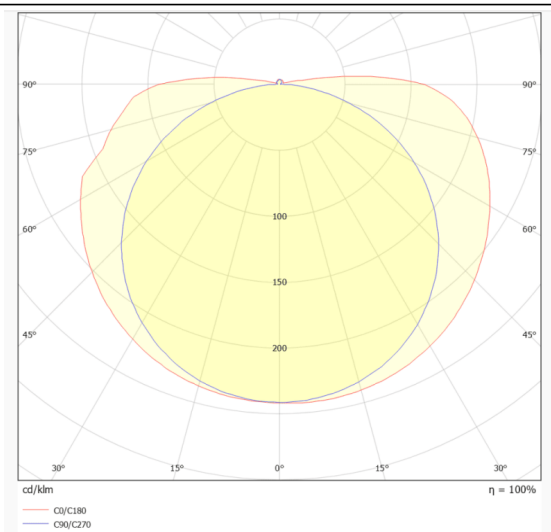

COB STRIPS IP65

Lavov LED strip from the family COB STRIPS IP65 with a power of 8W/m and a beam angle of 120°. Dimensions PCB 8mm x 5m trimmable 50mm, 320 LED/m With a total lumen output of 744lm/m and a luminous efficacy of 93lm/W. CCT 4000. CRI>90.

Item code	86.LS31.1400.90
Product type	Indoor
Category	LED Strips
Family	COB strips
Subfamily	COB STRIPS IP65
Pictograms	<div style="display: flex; gap: 5px;"> <div style="border: 1px solid gray; border-radius: 5px; padding: 2px; font-size: 8px;">CRI 90</div> <div style="border: 1px solid gray; border-radius: 5px; padding: 2px; font-size: 8px;">Driver EXCL.</div> <div style="border: 1px solid gray; border-radius: 5px; padding: 2px; font-size: 8px;">50000h L70B10</div> </div>

Dimensions

Product dimensions (mm) PCB 8mm x 5m trimmable 50mm, 320 LED/m

Scheme

Photometry

Product	
Real power (W)	8
Real luminous flux (Lm)	744
Luminous efficiency (Lm/W)	93
Beam angle (º)	120
Life time (h)	50000h L70B12
IP	65
Control gear included	not
Type of LED	2835 SMD
Colour temperature (K)	4000
Colour consistency (SDCM)	SDCM<5
CRI	90