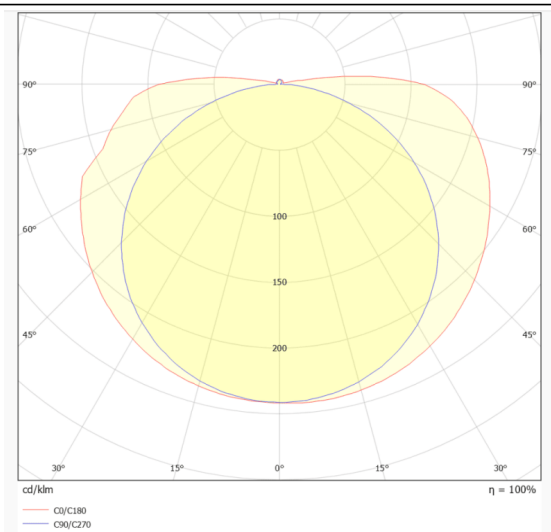

COB STRIPS IP65

Lavov LED strip from the family COB STRIPS IP65 with a power of 8W/m and a beam angle of 120°. Dimensions PCB 8mm x 5m trimmable 50mm, 320 LED/m With a total lumen output of 744lm/m and a luminous efficacy of 93lm/W. CCT 4000. CRI>90.

Item code	86.LS31.1400.90
Product type	Indoor
Category	LED Strips
Family	COB strips
Subfamily	COB STRIPS IP65
Pictograms	<div style="display: flex; gap: 10px;"> <div style="border: 1px solid gray; border-radius: 5px; padding: 2px;">CRI 90</div> <div style="border: 1px solid gray; border-radius: 5px; padding: 2px;">Driver EXCL.</div> <div style="border: 1px solid gray; border-radius: 5px; padding: 2px;">50000h L70B10</div> </div>

Dimensions

Product dimensions (mm) PCB 8mm x 5m trimmable 50mm, 320 LED/m

Scheme

Photometry

Product	
Real power (W)	8
Real luminous flux (Lm)	744
Luminous efficiency (Lm/W)	93
Beam angle (°)	120
Life time (h)	50000h L70B12
IP	65
Control gear included	not
Type of LED	2835 SMD
Colour temperature (K)	4000
Colour consistency (SDCM)	SDCM5
CRI	90