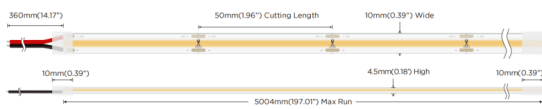

COB STRIPS IP65

Lavov LED strip from the family COB STRIPS IP65 with a power of 8W/m and a beam angle of 120°. Dimensions PCB 8mm x 5m trimmable 50mm, 320 LED/m With a total lumen output of 744lm/m and a luminous efficacy of 93lm/W. CCT 4000. CRI>90.

Item code	86.LS31.1400.90
Product type	Indoor
Category	LED Strips
Family	COB strips
Subfamily	COB STRIPS IP65
Pictograms	<div style="display: flex; gap: 10px;"> <div style="border: 1px solid gray; border-radius: 5px; padding: 2px;">CRI 90</div> <div style="border: 1px solid gray; border-radius: 5px; padding: 2px;">Driver EXCL.</div> <div style="border: 1px solid gray; border-radius: 5px; padding: 2px;">50000h L70B10</div> </div>

Dimensions

Product dimensions (mm) PCB 8mm x 5m trimmable 50mm, 320 LED/m

Scheme

Photometry

Product	
Real power (W)	8
Real luminous flux (Lm)	744
Luminous efficiency (Lm/W)	93
Beam angle (°)	120
Life time (h)	50000h L70B12
IP	65
Control gear included	not
Type of LED	2835 SMD
Colour temperature (K)	4000
Colour consistency (SDCM)	SDCM5
CRI	90