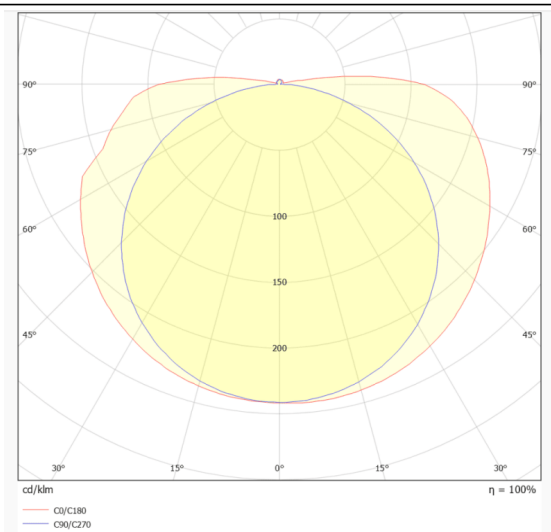

### COB STRIPS IP65

Lavov LED strip from the family COB STRIPS IP65 with a power of 8W/m and a beam angle of 120°. Dimensions PCB 8mm x 5m trimmable 50mm, 320 LED/m With a total lumen output of 760lm/m and a luminous efficacy of 95lm/W. CCT 6000. CRI>90.

### Dimensions

**Product dimensions (mm)** PCB 8mm x 5m trimmable 50mm, 320 LED/m

### Photometry

<b>Product</b>	
Real power (W)	8
Real luminous flux (Lm)	760
Luminous efficiency (Lm/W)	95
Beam angle (&ordm;)	120
Life time (h)	50000h L70B13
IP	65
Control gear included	not
Type of LED	2835 SMD
Colour temperature (K)	6000
Colour consistency (SDCM)	SDCM<6
CRI	90