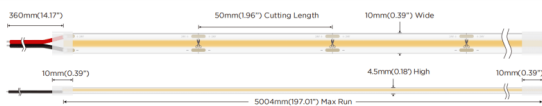

### COB STRIPS IP65

Lavov LED strip from the family COB STRIPS IP65 with a power of 8W/m and a beam angle of 120°. Dimensions PCB 8mm x 5m trimmable 50mm, 320 LED/m With a total lumen output of 760lm/m and a luminous efficacy of 95lm/W. CCT 6000. CRI>90.

Item code	86.LS31.1600.90
Product type	Indoor
Category	LED Strips
Family	COB strips
Subfamily	COB STRIPS IP65
Pictograms	<div style="display: flex; gap: 10px;"> <div style="border: 1px solid gray; border-radius: 5px; padding: 2px;">CRI 90</div> <div style="border: 1px solid gray; border-radius: 5px; padding: 2px;">Driver EXCL.</div> <div style="border: 1px solid gray; border-radius: 5px; padding: 2px;">50000h L70B10</div> </div>

### Dimensions

**Product dimensions (mm)** PCB 8mm x 5m trimmable 50mm, 320 LED/m

### Photometry

<b>Product</b>	
Real power (W)	8
Real luminous flux (Lm)	760
Luminous efficiency (Lm/W)	95
Beam angle (&ordm;)	120
Life time (h)	50000h L70B13
IP	65
Control gear included	not
Type of LED	2835 SMD
Colour temperature (K)	6000
Colour consistency (SDCM)	SDCM<6
CRI	90