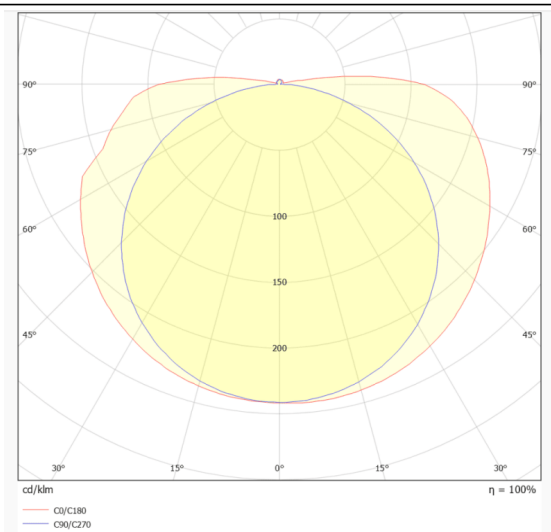

### COB STRIPS IP65

Lavov LED strip from the family COB STRIPS IP65 with a power of 8W/m and a beam angle of 120°. Dimensions PCB 8mm x 5m trimmable 50mm, 320 LED/m With a total lumen output of 760lm/m and a luminous efficacy of 95lm/W. CCT 6000. CRI>90.

### Dimensions

**Product dimensions (mm)** PCB 8mm x 5m trimmable 50mm, 320 LED/m

### Photometry

<b>Product</b>	
Real power (W)	8
Real luminous flux (Lm)	760
Luminous efficiency (Lm/W)	95
Beam angle (°)	120
Life time (h)	50000h L70B13
IP	65
Control gear included	not
Type of LED	2835 SMD
Colour temperature (K)	6000
Colour consistency (SDCM)	SDCM6
CRI	90