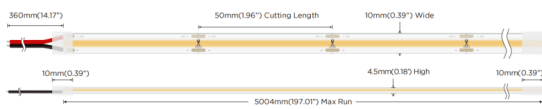

### COB STRIPS IP65

Lavov LED strip from the family COB STRIPS IP65 with a power of 8W/m and a beam angle of 120°. Dimensions PCB 8mm x 5m trimmable 50mm, 320 LED/m With a total lumen output of 760lm/m and a luminous efficacy of 95lm/W. CCT 6000. CRI>90.

Item code	86.LS31.1600.90
Product type	Indoor
Category	LED Strips
Family	COB strips
Subfamily	COB STRIPS IP65
Pictograms	<div style="display: flex; gap: 5px;"> <div style="border: 1px solid gray; padding: 2px;">CRI 90</div> <div style="border: 1px solid gray; padding: 2px;">Driver EXCL.</div> <div style="border: 1px solid gray; padding: 2px;">50000h L70B10</div> </div>

### Dimensions

**Product dimensions (mm)** PCB 8mm x 5m trimmable 50mm, 320 LED/m

### Photometry

<b>Product</b>	
Real power (W)	8
Real luminous flux (Lm)	760
Luminous efficiency (Lm/W)	95
Beam angle (°)	120
Life time (h)	50000h L70B13
IP	65
Control gear included	not
Type of LED	2835 SMD
Colour temperature (K)	6000
Colour consistency (SDCM)	SDCM6
CRI	90