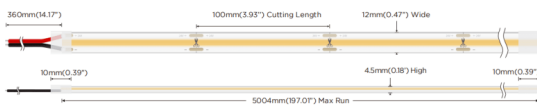

### COB STRIPS IP65

Lavov LED strip from the family COB STRIPS IP65 with a power of 12W/m and a beam angle of 120°. Dimensions PCB 10mm x 5m trimmable 100mm, 400 LED/m With a total lumen output of 996lm/m and a luminous efficacy of 83lm/W. CCT 2700. CRI>90.

Item code	86.LS31.2200.90
Product type	Indoor
Category	LED Strips
Family	COB strips
Subfamily	COB STRIPS IP65
Pictograms	<div style="display: flex; gap: 10px;"> <div style="border: 1px solid gray; padding: 2px;">CRI 90</div> <div style="border: 1px solid gray; padding: 2px;">Driver EXCL.</div> <div style="border: 1px solid gray; padding: 2px;">50000h L70B10</div> </div>

### Dimensions

**Product dimensions (mm)** PCB 10mm x 5m trimmable 100mm, 400 LED/m

### Photometry

<b>Product</b>	
Real power (W)	12
Real luminous flux (Lm)	996
Luminous efficiency (Lm/W)	83
Beam angle (°)	120
Life time (h)	50000h L70B10
IP	65
Control gear included	not
Type of LED	2835 SMD
Colour temperature (K)	2700
Colour consistency (SDCM)	SDCM<3
CRI	90