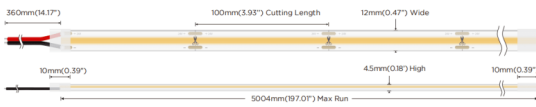

COB STRIPS IP65

Lavov LED strip from the family COB STRIPS IP65 with a power of 12W/m and a beam angle of 120°. Dimensions PCB 10mm x 5m trimmable 100mm, 400 LED/m With a total lumen output of 996lm/m and a luminous efficacy of 83lm/W. CCT 2700. CRI>90.

Item code	86.LS31.2200.90
Product type	Indoor
Category	LED Strips
Family	COB strips
Subfamily	COB STRIPS IP65
Pictograms	<div style="display: flex; gap: 10px;"> <div style="border: 1px solid gray; padding: 2px;">CRI 90</div> <div style="border: 1px solid gray; padding: 2px;">Driver EXCL.</div> <div style="border: 1px solid gray; padding: 2px;">50000h L70B10</div> </div>

Dimensions

Product dimensions (mm) PCB 10mm x 5m trimmable 100mm, 400 LED/m

Scheme

Photometry

Product

Real power (W)	12
Real luminous flux (Lm)	996
Luminous efficiency (Lm/W)	83
Beam angle (°)	120
Life time (h)	50000h L70B10
IP	65
Control gear included	not
Type of LED	2835 SMD
Colour temperature (K)	2700
Colour consistency (SDCM)	SDCM3
CRI	90