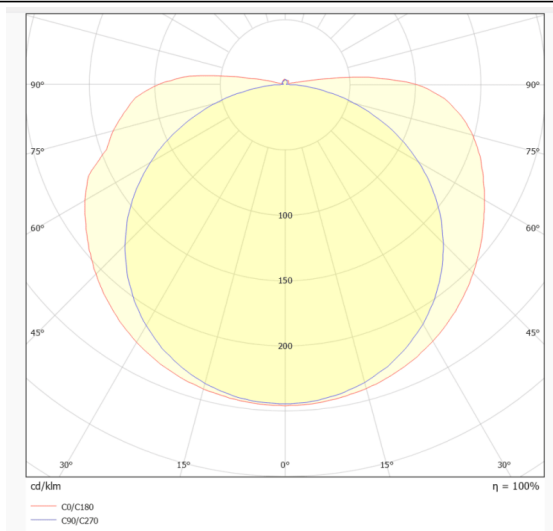

### COB STRIPS IP65

Lavov LED strip from the family COB STRIPS IP65 with a power of 12W/m and a beam angle of 120°. Dimensions PCB 10mm x 5m trimmable 100mm, 400 LED/m With a total lumen output of 996lm/m and a luminous efficacy of 83lm/W. CCT 2700. CRI>90.

### Dimensions

**Product dimensions (mm)** PCB 10mm x 5m trimmable 100mm, 400 LED/m

### Photometry

<b>Product</b>	
Real power (W)	12
Real luminous flux (Lm)	996
Luminous efficiency (Lm/W)	83
Beam angle (°)	120
Life time (h)	50000h L70B10
IP	65
Control gear included	not
Type of LED	2835 SMD
Colour temperature (K)	2700
Colour consistency (SDCM)	SDCM<3
CRI	90