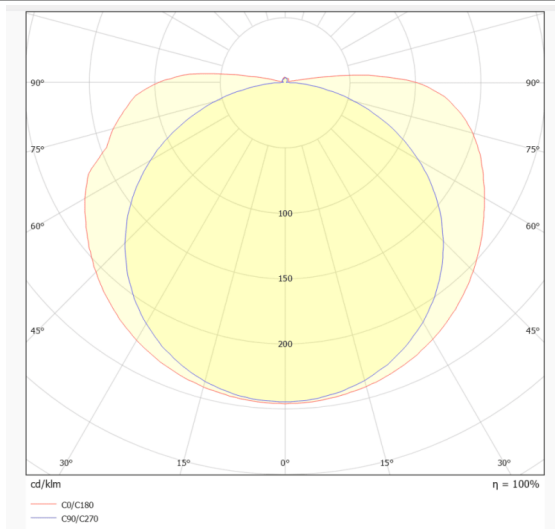

COB STRIPS IP65

Lavov LED strip from the family COB STRIPS IP65 with a power of 12W/m and a beam angle of 120°. Dimensions PCB 10mm x 5m trimmable 100mm, 400 LED/m With a total lumen output of 996lm/m and a luminous efficacy of 83lm/W. CCT 2700. CRI>90.

Dimensions

Product dimensions (mm) PCB 10mm x 5m trimmable 100mm, 400 LED/m

Scheme

Photometry

Product

Real power (W)	12
Real luminous flux (Lm)	996
Luminous efficiency (Lm/W)	83
Beam angle (°)	120
Life time (h)	50000h L70B10
IP	65
Control gear included	not
Type of LED	2835 SMD
Colour temperature (K)	2700
Colour consistency (SDCM)	SDCM3
CRI	90