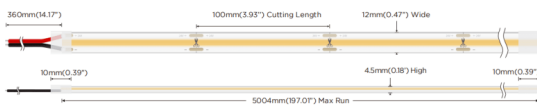

COB STRIPS IP65

Lavov LED strip from the family COB STRIPS IP65 with a power of 12W/m and a beam angle of 120°. Dimensions PCB 10mm x 5m trimmable 100mm, 400 LED/m With a total lumen output of 1080lm/m and a luminous efficacy of 90lm/W. CCT 3000. CRI>90.

Item code	86.LS31.2300.90
Product type	Indoor
Category	LED Strips
Family	COB strips
Subfamily	COB STRIPS IP65
Pictograms	<div style="display: flex; gap: 10px;"> <div style="border: 1px solid gray; padding: 2px;">CRI 90</div> <div style="border: 1px solid gray; padding: 2px;">Driver EXCL.</div> <div style="border: 1px solid gray; padding: 2px;">50000h L70B10</div> </div>

Dimensions

Product dimensions (mm) PCB 10mm x 5m trimmable 100mm, 400 LED/m

Scheme

Photometry

Product

Real power (W)	12
Real luminous flux (Lm)	1080
Luminous efficiency (Lm/W)	90
Beam angle (°)	120
Life time (h)	50000h L70B10
IP	65
Control gear included	not
Type of LED	2835 SMD
Colour temperature (K)	3000
Colour consistency (SDCM)	SDCM3
CRI	90