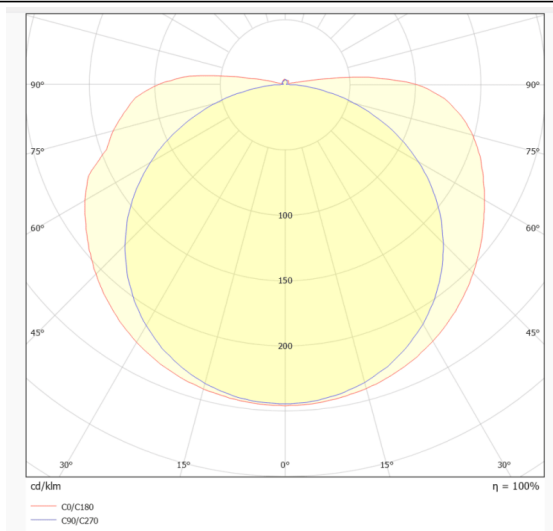

COB STRIPS IP65

Lavov LED strip from the family COB STRIPS IP65 with a power of 12W/m and a beam angle of 120°. Dimensions PCB 10mm x 5m trimmable 100mm, 400 LED/m With a total lumen output of 1080lm/m and a luminous efficacy of 90lm/W. CCT 3000. CRI>90.

Item code	86.LS31.2300.90
Product type	Indoor
Category	LED Strips
Family	COB strips
Subfamily	COB STRIPS IP65
Pictograms	<div style="display: flex; gap: 10px;"> <div style="border: 1px solid gray; padding: 2px;">CRI 90</div> <div style="border: 1px solid gray; padding: 2px;">Driver EXCL.</div> <div style="border: 1px solid gray; padding: 2px;">50000h L70B10</div> </div>

Dimensions

Product dimensions (mm) PCB 10mm x 5m trimmable 100mm, 400 LED/m

Scheme

Photometry

Product

Real power (W)	12
Real luminous flux (Lm)	1080
Luminous efficiency (Lm/W)	90
Beam angle (°)	120
Life time (h)	50000h L70B10
IP	65
Control gear included	not
Type of LED	2835 SMD
Colour temperature (K)	3000
Colour consistency (SDCM)	SDCM<3
CRI	90