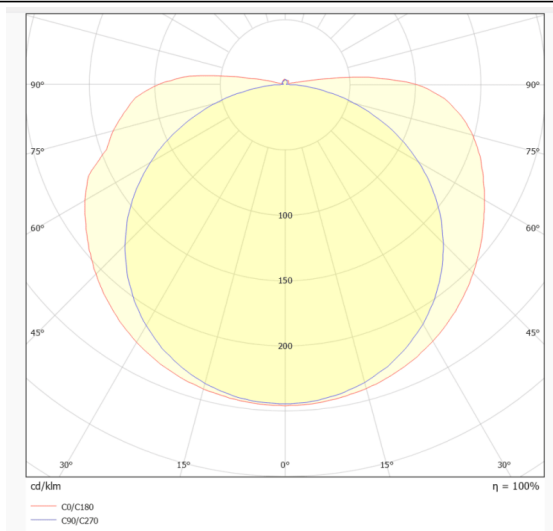

COB STRIPS IP65

Lavov LED strip from the family COB STRIPS IP65 with a power of 12W/m and a beam angle of 120°. Dimensions PCB 10mm x 5m trimmable 100mm, 400 LED/m With a total lumen output of 1080lm/m and a luminous efficacy of 90lm/W. CCT 3000. CRI>90.

Item code	86.LS31.2300.90
Product type	Indoor
Category	LED Strips
Family	COB strips
Subfamily	COB STRIPS IP65
Pictograms	<div style="display: flex; gap: 10px;"> <div style="border: 1px solid gray; padding: 2px;">CRI 90</div> <div style="border: 1px solid gray; padding: 2px;">Driver EXCL.</div> <div style="border: 1px solid gray; padding: 2px;">50000h L70B10</div> </div>

Dimensions

Product dimensions (mm) PCB 10mm x 5m trimmable 100mm, 400 LED/m

Scheme

Photometry

Product

Real power (W)	12
Real luminous flux (Lm)	1080
Luminous efficiency (Lm/W)	90
Beam angle (°)	120
Life time (h)	50000h L70B10
IP	65
Control gear included	not
Type of LED	2835 SMD
Colour temperature (K)	3000
Colour consistency (SDCM)	SDCM3
CRI	90