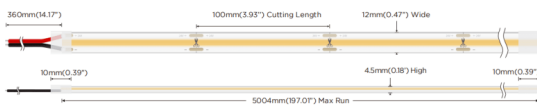

COB STRIPS IP65

Lavov LED strip from the family COB STRIPS IP65 with a power of 12W/m and a beam angle of 120°. Dimensions PCB 10mm x 5m trimmable 100mm, 400 LED/m With a total lumen output of 1080lm/m and a luminous efficacy of 90lm/W. CCT 3000. CRI>90.

Item code	86.LS31.2300.90
Product type	Indoor
Category	LED Strips
Family	COB strips
Subfamily	COB STRIPS IP65
Pictograms	<div style="display: flex; gap: 10px;"> <div style="border: 1px solid gray; padding: 2px;">CRI 90</div> <div style="border: 1px solid gray; padding: 2px;">Driver EXCL.</div> <div style="border: 1px solid gray; padding: 2px;">50000h L70B10</div> </div>

Dimensions

Product dimensions (mm) PCB 10mm x 5m trimmable 100mm, 400 LED/m

Scheme

Photometry

Product

Real power (W)	12
Real luminous flux (Lm)	1080
Luminous efficiency (Lm/W)	90
Beam angle (°)	120
Life time (h)	50000h L70B10
IP	65
Control gear included	not
Type of LED	2835 SMD
Colour temperature (K)	3000
Colour consistency (SDCM)	SDCM<3
CRI	90