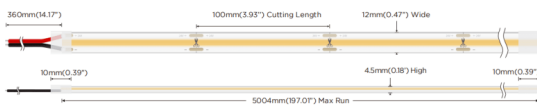

COB STRIPS IP65

Lavov LED strip from the family COB STRIPS IP65 with a power of 12W/m and a beam angle of 120°. Dimensions PCB 10mm x 5m trimmable 100mm, 400 LED/m With a total lumen output of 1116lm/m and a luminous efficacy of 93lm/W. CCT 4000. CRI>90.

Item code	86.LS31.2400.90
Product type	Indoor
Category	LED Strips
Family	COB strips
Subfamily	COB STRIPS IP65
Pictograms	<div style="display: flex; gap: 10px;"> <div style="border: 1px solid gray; padding: 2px;">CRI 90</div> <div style="border: 1px solid gray; padding: 2px;">Driver EXCL.</div> <div style="border: 1px solid gray; padding: 2px;">50000h L70B10</div> </div>

Dimensions

Product dimensions (mm) PCB 10mm x 5m trimmable 100mm, 400 LED/m

Scheme

Photometry

Product	
Real power (W)	12
Real luminous flux (Lm)	1116
Luminous efficiency (Lm/W)	93
Beam angle (°)	120
Life time (h)	50000h L70B10
IP	65
Control gear included	not
Type of LED	2835 SMD
Colour temperature (K)	4000
Colour consistency (SDCM)	SDCM<3
CRI	90