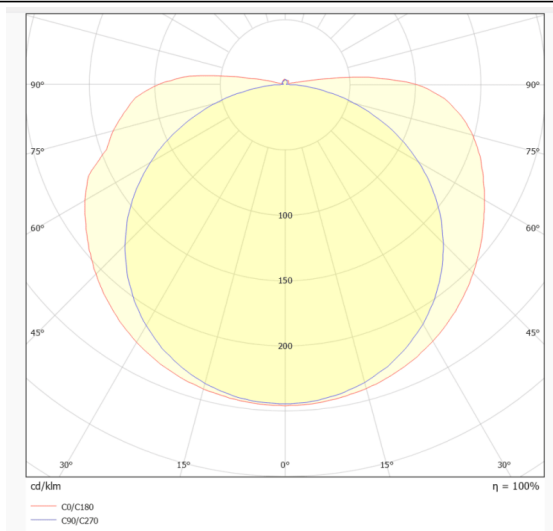

COB STRIPS IP65

Lavov LED strip from the family COB STRIPS IP65 with a power of 12W/m and a beam angle of 120°. Dimensions PCB 10mm x 5m trimmable 100mm, 400 LED/m With a total lumen output of 1116lm/m and a luminous efficacy of 93lm/W. CCT 4000. CRI>90.

Dimensions

Product dimensions (mm) PCB 10mm x 5m trimmable 100mm, 400 LED/m

Scheme

Photometry

Product	
Real power (W)	12
Real luminous flux (Lm)	1116
Luminous efficiency (Lm/W)	93
Beam angle (°)	120
Life time (h)	50000h L70B10
IP	65
Control gear included	not
Type of LED	2835 SMD
Colour temperature (K)	4000
Colour consistency (SDCM)	SDCM<3
CRI	90