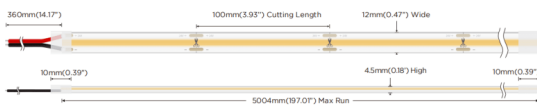

COB STRIPS IP65

Lavov LED strip from the family COB STRIPS IP65 with a power of 12W/m and a beam angle of 120°. Dimensions PCB 10mm x 5m trimmable 100mm, 400 LED/m With a total lumen output of 1140lm/m and a luminous efficacy of 95lm/W. CCT 6000. CRI>90.

Item code	86.LS31.2600.90
Product type	Indoor
Category	LED Strips
Family	COB strips
Subfamily	COB STRIPS IP65
Pictograms	<div style="display: flex; gap: 10px;"> <div style="border: 1px solid gray; padding: 2px;">CRI 90</div> <div style="border: 1px solid gray; padding: 2px;">Driver EXCL.</div> <div style="border: 1px solid gray; padding: 2px;">50000h L70B10</div> </div>

Dimensions

Product dimensions (mm) PCB 10mm x 5m trimmable 100mm, 400 LED/m

Scheme

Photometry

Product

Real power (W)	12
Real luminous flux (Lm)	1140
Luminous efficiency (Lm/W)	95
Beam angle (°)	120
Life time (h)	50000h L70B10
IP	65
Control gear included	not
Type of LED	2835 SMD
Colour temperature (K)	6000
Colour consistency (SDCM)	SDCM3
CRI	90