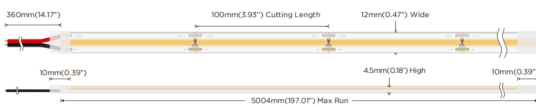

COB STRIPS IP65

Lavov LED strip from the family COB STRIPS IP65 with a power of 12W/m and a beam angle of 120° Dimensions PCB 10mm x 5m trimmable 100mm, 400 LED/m With a total lumen output of 1140lm/m and a luminous efficacy of 95lm/W. CCT 6000. CRI>90.

Item code	86.LS31.2600.90
Product type	Indoor
Category	LED Strips
Family	COB strips
Subfamily	COB STRIPS IP65
Pictograms	<div style="display: flex; gap: 10px;"> <div style="border: 1px solid gray; padding: 2px;">CRI 90</div> <div style="border: 1px solid gray; padding: 2px;">Driver EXCL.</div> <div style="border: 1px solid gray; padding: 2px;">50000h L70B10</div> </div>

Dimensions

Product dimensions (mm) PCB 10mm x 5m trimmable 100mm, 400 LED/m

Scheme

Photometry

Product	
Real power (W)	12
Real luminous flux (Lm)	1140
Luminous efficiency (Lm/W)	95
Beam angle (°)	120
Life time (h)	50000h L70B10
IP	65
Control gear included	not
Type of LED	2835 SMD
Colour temperature (K)	6000
Colour consistency (SDCM)	SDCM<3
CRI	90