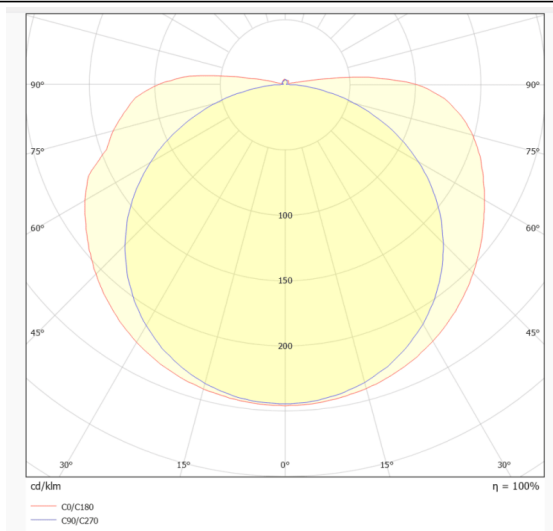

COB STRIPS IP65

Lavov LED strip from the family COB STRIPS IP65 with a power of 12W/m and a beam angle of 120° Dimensions PCB 10mm x 5m trimmable 100mm, 400 LED/m With a total lumen output of 1140lm/m and a luminous efficacy of 95lm/W. CCT 6000. CRI>90.

Item code	86.LS31.2600.90
Product type	Indoor
Category	LED Strips
Family	COB strips
Subfamily	COB STRIPS IP65
Pictograms	<div style="display: flex; gap: 10px;"> <div style="border: 1px solid gray; padding: 2px;">CRI 90</div> <div style="border: 1px solid gray; padding: 2px;">Driver EXCL.</div> <div style="border: 1px solid gray; padding: 2px;">50000h L70B10</div> </div>

Dimensions

Product dimensions (mm) PCB 10mm x 5m trimmable 100mm, 400 LED/m

Scheme

Photometry

Product	
Real power (W)	12
Real luminous flux (Lm)	1140
Luminous efficiency (Lm/W)	95
Beam angle (°)	120
Life time (h)	50000h L70B10
IP	65
Control gear included	not
Type of LED	2835 SMD
Colour temperature (K)	6000
Colour consistency (SDCM)	SDCM<3
CRI	90