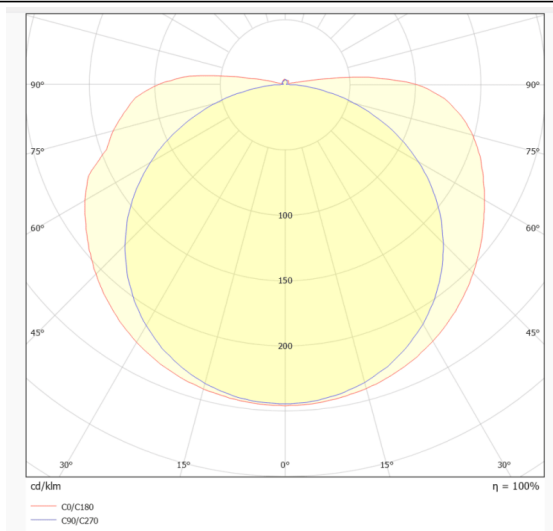

COB STRIPS IP65

Lavov LED strip from the family COB STRIPS IP65 with a power of 12W/m and a beam angle of 120°. Dimensions PCB 10mm x 5m trimmable 100mm, 400 LED/m With a total lumen output of 1140lm/m and a luminous efficacy of 95lm/W. CCT 6000. CRI>90.

Item code	86.LS31.2600.90
Product type	Indoor
Category	LED Strips
Family	COB strips
Subfamily	COB STRIPS IP65
Pictograms	<div style="display: flex; gap: 10px;"> <div style="border: 1px solid gray; padding: 2px;">CRI 90</div> <div style="border: 1px solid gray; padding: 2px;">Driver EXCL.</div> <div style="border: 1px solid gray; padding: 2px;">50000h L70B10</div> </div>

Dimensions

Product dimensions (mm) PCB 10mm x 5m trimmable 100mm, 400 LED/m

Scheme

Photometry

Product

Real power (W)	12
Real luminous flux (Lm)	1140
Luminous efficiency (Lm/W)	95
Beam angle (°)	120
Life time (h)	50000h L70B10
IP	65
Control gear included	not
Type of LED	2835 SMD
Colour temperature (K)	6000
Colour consistency (SDCM)	SDCM3
CRI	90