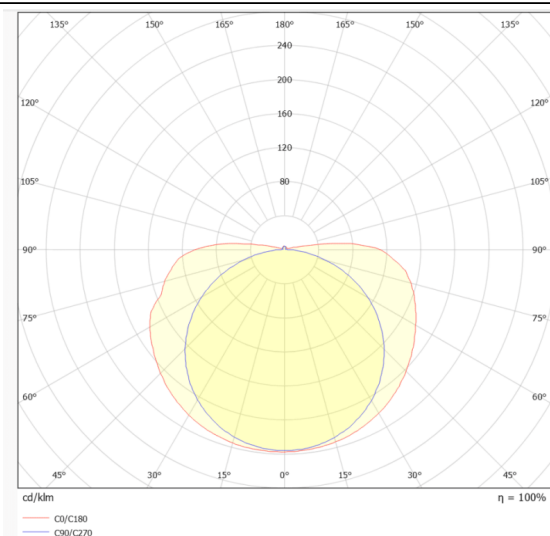

### COB STRIPS IP65

Lavov LED strip from the family COB STRIPS IP65 with a power of 15W/m and a beam angle of 120°. Dimensions PCB 10mm x 5m trimmable 50mm, 480 LED/m With a total lumen output of 1275lm/m and a luminous efficacy of 85lm/W. CCT 2700. CRI>90.

Item code	86.LS31.3200.90
Product type	Indoor
Category	LED Strips
Family	COB strips
Subfamily	COB STRIPS IP65
Pictograms	<div style="display: flex; gap: 10px;"> <div style="border: 1px solid gray; padding: 2px;">CRI 90</div> <div style="border: 1px solid gray; padding: 2px;">Driver EXCL.</div> <div style="border: 1px solid gray; padding: 2px;">50000h L70B10</div> </div>

### Dimensions

**Product dimensions (mm)** PCB 10mm x 5m trimmable 50mm, 480 LED/m

### Photometry

Product	
Real power (W)	15
Real luminous flux (Lm)	1275
Luminous efficiency (Lm/W)	85
Beam angle (°)	120
Life time (h)	50000h L70B10
IP	65
Control gear included	not
Type of LED	2835 SMD
Colour temperature (K)	2700
Colour consistency (SDCM)	SDCM3
CRI	90