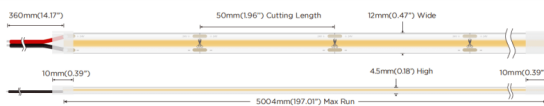

### COB STRIPS IP65

Lavov LED strip from the family COB STRIPS IP65 with a power of 15W/m and a beam angle of 120°. Dimensions PCB 10mm x 5m trimmable 50mm, 480 LED/m With a total lumen output of 1275lm/m and a luminous efficacy of 85lm/W. CCT 2700. CRI>90.

Item code	86.LS31.3200.90
Product type	Indoor
Category	LED Strips
Family	COB strips
Subfamily	COB STRIPS IP65
Pictograms	<div style="display: flex; gap: 10px;"> <div style="border: 1px solid gray; padding: 2px;">CRI 90</div> <div style="border: 1px solid gray; padding: 2px;">Driver EXCL.</div> <div style="border: 1px solid gray; padding: 2px;">50000h L70B10</div> </div>

### Dimensions

**Product dimensions (mm)** PCB 10mm x 5m trimmable 50mm, 480 LED/m

### Photometry

Product	
Real power (W)	15
Real luminous flux (Lm)	1275
Luminous efficiency (Lm/W)	85
Beam angle (°)	120
Life time (h)	50000h L70B10
IP	65
Control gear included	not
Type of LED	2835 SMD
Colour temperature (K)	2700
Colour consistency (SDCM)	SDCM3
CRI	90