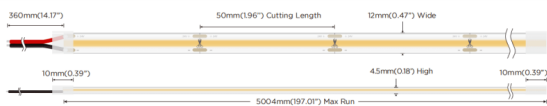

COB STRIPS IP65

Lavov LED strip from the family COB STRIPS IP65 with a power of 15W/m and a beam angle of 120°. Dimensions PCB 10mm x 5m trimmable 50mm, 480 LED/m With a total lumen output of 1275lm/m and a luminous efficacy of 85lm/W. CCT 2700. CRI>90.

Item code	86.LS31.3200.90
Product type	Indoor
Category	LED Strips
Family	COB strips
Subfamily	COB STRIPS IP65
Pictograms	<div style="display: flex; gap: 5px;"> <div style="border: 1px solid gray; padding: 2px;">CRI 90</div> <div style="border: 1px solid gray; padding: 2px;">Driver EXCL.</div> <div style="border: 1px solid gray; padding: 2px;">50000h L70B10</div> </div>

Dimensions

Product dimensions (mm) PCB 10mm x 5m trimmable 50mm, 480 LED/m

Scheme

Photometry

Product	
Real power (W)	15
Real luminous flux (Lm)	1275
Luminous efficiency (Lm/W)	85
Beam angle (°)	120
Life time (h)	50000h L70B10
IP	65
Control gear included	not
Type of LED	2835 SMD
Colour temperature (K)	2700
Colour consistency (SDCM)	SDCM<3
CRI	90