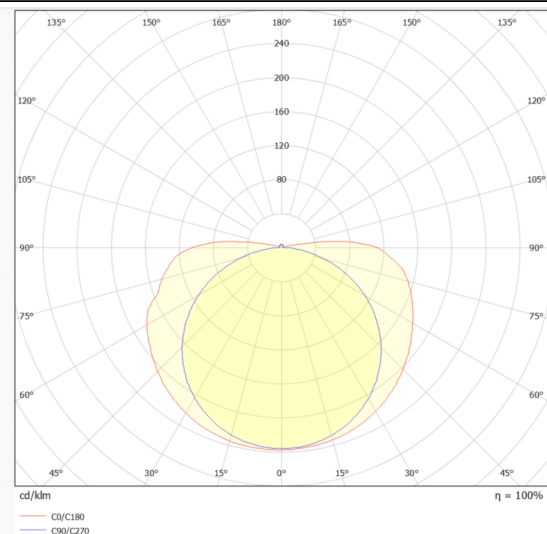

COB STRIPS IP65

Lavov LED strip from the family COB STRIPS IP65 with a power of 15W/m and a beam angle of 120°. Dimensions PCB 10mm x 5m trimmable 50mm, 480 LED/m With a total lumen output of 1275lm/m and a luminous efficacy of 85lm/W. CCT 2700. CRI>90.

Item code	86.LS31.3200.90
Product type	Indoor
Category	LED Strips
Family	COB strips
Subfamily	COB STRIPS IP65
Pictograms	<div style="display: flex; gap: 5px;"> <div style="border: 1px solid gray; padding: 2px;">CRI 90</div> <div style="border: 1px solid gray; padding: 2px;">Driver EXCL.</div> <div style="border: 1px solid gray; padding: 2px;">50000h L70B10</div> </div>

Dimensions

Product dimensions (mm) PCB 10mm x 5m trimmable 50mm, 480 LED/m

Scheme

Photometry

Product	
Real power (W)	15
Real luminous flux (Lm)	1275
Luminous efficiency (Lm/W)	85
Beam angle (°)	120
Life time (h)	50000h L70B10
IP	65
Control gear included	not
Type of LED	2835 SMD
Colour temperature (K)	2700
Colour consistency (SDCM)	SDCM<3
CRI	90