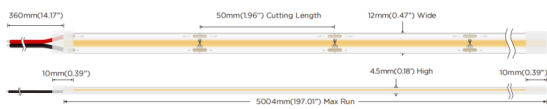

COB STRIPS IP65

Lavov LED strip from the family COB STRIPS IP65 with a power of 15W/m and a beam angle of 120° Dimensions PCB 10mm x 5m trimmable 50mm, 480 LED/m With a total lumen output of 1290lm/m and a luminous efficacy of 86lm/W. CCT 3000. CRI>90.

Item code	86.LS31.3300.90
Product type	Indoor
Category	LED Strips
Family	COB strips
Subfamily	COB STRIPS IP65
Pictograms	<div style="display: flex; gap: 5px;"> <div style="border: 1px solid gray; padding: 2px;">CRI 90</div> <div style="border: 1px solid gray; padding: 2px;">Driver EXCL.</div> <div style="border: 1px solid gray; padding: 2px;">50000h L70B10</div> </div>

Dimensions

Product dimensions (mm) PCB 10mm x 5m trimmable 50mm, 480 LED/m

Scheme

Product	
Real power (W)	15
Real luminous flux (Lm)	1290
Luminous efficiency (Lm/W)	86
Beam angle (º)	120
Life time (h)	50000h L70B10
IP	65
Control gear included	not
Type of LED	2835 SMD
Colour temperature (K)	3000
Colour consistency (SDCM)	SDCM<3
CRI	90