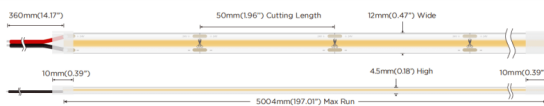

COB STRIPS IP65

Lavov LED strip from the family COB STRIPS IP65 with a power of 15W/m and a beam angle of 120°. Dimensions PCB 10mm x 5m trimmable 50mm, 480 LED/m With a total lumen output of 1320lm/m and a luminous efficacy of 88lm/W. CCT 4000. CRI>90.

Item code	86.LS31.3400.90
Product type	Indoor
Category	LED Strips
Family	COB strips
Subfamily	COB STRIPS IP65
Pictograms	<div style="display: flex; gap: 10px;"> <div style="border: 1px solid gray; padding: 2px;">CRI 90</div> <div style="border: 1px solid gray; padding: 2px;">Driver EXCL.</div> <div style="border: 1px solid gray; padding: 2px;">50000h L70B10</div> </div>

Dimensions

Product dimensions (mm) PCB 10mm x 5m trimmable 50mm, 480 LED/m

Scheme

Photometry

Product	
Real power (W)	15
Real luminous flux (Lm)	1320
Luminous efficiency (Lm/W)	88
Beam angle (°)	120
Life time (h)	50000h L70B10
IP	65
Control gear included	not
Type of LED	2835 SMD
Colour temperature (K)	4000
Colour consistency (SDCM)	SDCM<3
CRI	90