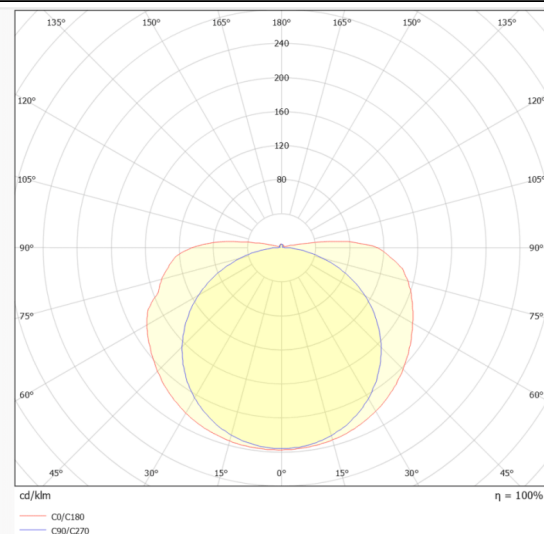

COB STRIPS IP65

Lavov LED strip from the family COB STRIPS IP65 with a power of 15W/m and a beam angle of 120°. Dimensions PCB 10mm x 5m trimmable 50mm, 480 LED/m With a total lumen output of 1320lm/m and a luminous efficacy of 88lm/W. CCT 4000. CRI>90.

Item code	86.LS31.3400.90
Product type	Indoor
Category	LED Strips
Family	COB strips
Subfamily	COB STRIPS IP65
Pictograms	<div style="display: flex; gap: 10px;"> <div style="border: 1px solid gray; padding: 2px;">CRI 90</div> <div style="border: 1px solid gray; padding: 2px;">Driver EXCL.</div> <div style="border: 1px solid gray; padding: 2px;">50000h L70B10</div> </div>

Dimensions

Product dimensions (mm) PCB 10mm x 5m trimmable 50mm, 480 LED/m

Scheme

Photometry

Product	
Real power (W)	15
Real luminous flux (Lm)	1320
Luminous efficiency (Lm/W)	88
Beam angle (°)	120
Life time (h)	50000h L70B10
IP	65
Control gear included	not
Type of LED	2835 SMD
Colour temperature (K)	4000
Colour consistency (SDCM)	SDCM<3
CRI	90