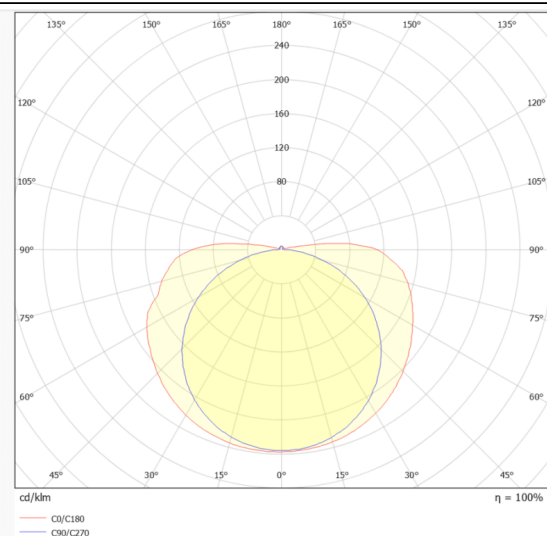

### COB STRIPS IP65

Lavov LED strip from the family COB STRIPS IP65 with a power of 15W/m and a beam angle of 120°. Dimensions PCB 10mm x 5m trimmable 50mm, 480 LED/m With a total lumen output of 1320lm/m and a luminous efficacy of 88lm/W. CCT 4000. CRI>90.

Item code	86.LS31.3400.90
Product type	Indoor
Category	LED Strips
Family	COB strips
Subfamily	COB STRIPS IP65
Pictograms	<div style="display: flex; gap: 5px;"> <div style="border: 1px solid gray; padding: 2px;">CRI 90</div> <div style="border: 1px solid gray; padding: 2px;">Driver EXCL.</div> <div style="border: 1px solid gray; padding: 2px;">50000h L70B10</div> </div>

### Dimensions

**Product dimensions (mm)** PCB 10mm x 5m trimmable 50mm, 480 LED/m

### Photometry

Product	
Real power (W)	15
Real luminous flux (Lm)	1320
Luminous efficiency (Lm/W)	88
Beam angle (°)	120
Life time (h)	50000h L70B10
IP	65
Control gear included	not
Type of LED	2835 SMD
Colour temperature (K)	4000
Colour consistency (SDCM)	SDCM3
CRI	90