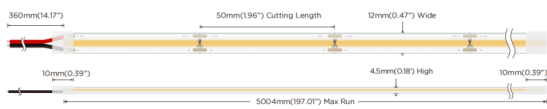

### COB STRIPS IP65

Lavov LED strip from the family COB STRIPS IP65 with a power of 15W/m and a beam angle of 120°. Dimensions PCB 10mm x 5m trimmable 50mm, 480 LED/m With a total lumen output of 1320lm/m and a luminous efficacy of 88lm/W. CCT 4000. CRI>90.

Item code	86.LS31.3400.90
Product type	Indoor
Category	LED Strips
Family	COB strips
Subfamily	COB STRIPS IP65
Pictograms	<div style="display: flex; gap: 5px;"> <div style="border: 1px solid gray; padding: 2px;">CRI 90</div> <div style="border: 1px solid gray; padding: 2px;">Driver EXCL.</div> <div style="border: 1px solid gray; padding: 2px;">50000h L70B10</div> </div>

### Dimensions

**Product dimensions (mm)** PCB 10mm x 5m trimmable 50mm, 480 LED/m

### Photometry

Product	
Real power (W)	15
Real luminous flux (Lm)	1320
Luminous efficiency (Lm/W)	88
Beam angle (°)	120
Life time (h)	50000h L70B10
IP	65
Control gear included	not
Type of LED	2835 SMD
Colour temperature (K)	4000
Colour consistency (SDCM)	SDCM3
CRI	90