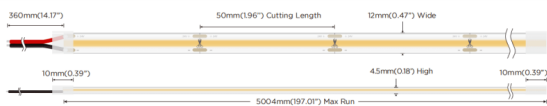

### COB STRIPS IP65

Lavov LED strip from the family COB STRIPS IP65 with a power of 15W/m and a beam angle of 120°. Dimensions PCB 10mm x 5m trimmable 50mm, 480 LED/m With a total lumen output of 1350lm/m and a luminous efficacy of 90lm/W. CCT 6000. CRI>90.

Item code	86.LS31.3600.90
Product type	Indoor
Category	LED Strips
Family	COB strips
Subfamily	COB STRIPS IP65
Pictograms	<div style="display: flex; gap: 5px;"> <div style="border: 1px solid gray; padding: 2px;">CRI 90</div> <div style="border: 1px solid gray; padding: 2px;">Driver EXCL.</div> <div style="border: 1px solid gray; padding: 2px;">50000h L70B10</div> </div>

### Dimensions

**Product dimensions (mm)** PCB 10mm x 5m trimmable 50mm, 480 LED/m

### Photometry

Product	
Real power (W)	15
Real luminous flux (Lm)	1350
Luminous efficiency (Lm/W)	90
Beam angle (°)	120
Life time (h)	50000h L70B10
IP	65
Control gear included	not
Type of LED	2835 SMD
Colour temperature (K)	6000
Colour consistency (SDCM)	SDCM3
CRI	90