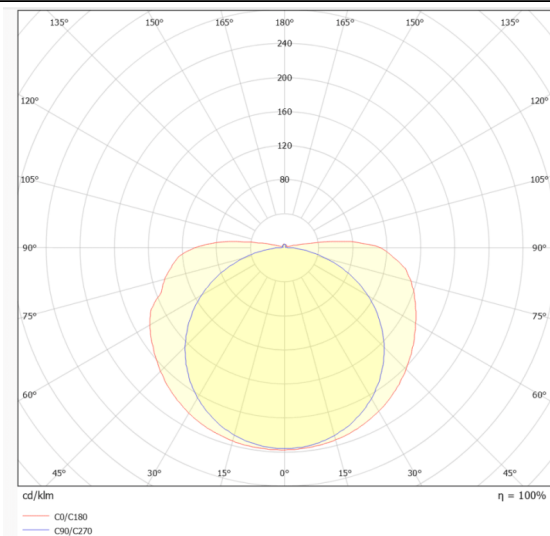

COB STRIPS IP65

Lavov LED strip from the family COB STRIPS IP65 with a power of 15W/m and a beam angle of 120°. Dimensions PCB 10mm x 5m trimmable 50mm, 480 LED/m With a total lumen output of 1350lm/m and a luminous efficacy of 90lm/W. CCT 6000. CRI>90.

Item code	86.LS31.3600.90
Product type	Indoor
Category	LED Strips
Family	COB strips
Subfamily	COB STRIPS IP65
Pictograms	<div style="display: flex; gap: 10px;"> <div style="border: 1px solid gray; border-radius: 5px; padding: 2px;">CRI 90</div> <div style="border: 1px solid gray; border-radius: 5px; padding: 2px;">Driver EXCL.</div> <div style="border: 1px solid gray; border-radius: 5px; padding: 2px;">50000h L70B10</div> </div>

Dimensions

Product dimensions (mm) PCB 10mm x 5m trimmable 50mm, 480 LED/m

Scheme

Photometry

Product

Real power (W)	15
Real luminous flux (Lm)	1350
Luminous efficiency (Lm/W)	90
Beam angle (º)	120
Life time (h)	50000h L70B10
IP	65
Control gear included	not
Type of LED	2835 SMD
Colour temperature (K)	6000
Colour consistency (SDCM)	SDCM<3
CRI	90