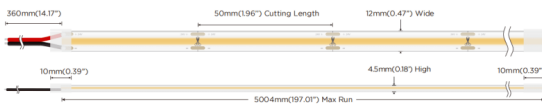

COB STRIPS IP65

Lavov LED strip from the family COB STRIPS IP65 with a power of 15W/m and a beam angle of 120°. Dimensions PCB 10mm x 5m trimmable 50mm, 480 LED/m With a total lumen output of 1350lm/m and a luminous efficacy of 90lm/W. CCT 6000. CRI>90.

Item code	86.LS31.3600.90
Product type	Indoor
Category	LED Strips
Family	COB strips
Subfamily	COB STRIPS IP65
Pictograms	<div style="display: flex; gap: 10px;"> <div style="border: 1px solid gray; border-radius: 5px; padding: 2px;">CRI 90</div> <div style="border: 1px solid gray; border-radius: 5px; padding: 2px;">Driver EXCL.</div> <div style="border: 1px solid gray; border-radius: 5px; padding: 2px;">50000h L70B10</div> </div>

Dimensions

Product dimensions (mm) PCB 10mm x 5m trimmable 50mm, 480 LED/m

Scheme

Photometry

Product

Real power (W)	15
Real luminous flux (Lm)	1350
Luminous efficiency (Lm/W)	90
Beam angle (º)	120
Life time (h)	50000h L70B10
IP	65
Control gear included	not
Type of LED	2835 SMD
Colour temperature (K)	6000
Colour consistency (SDCM)	SDCM<3
CRI	90