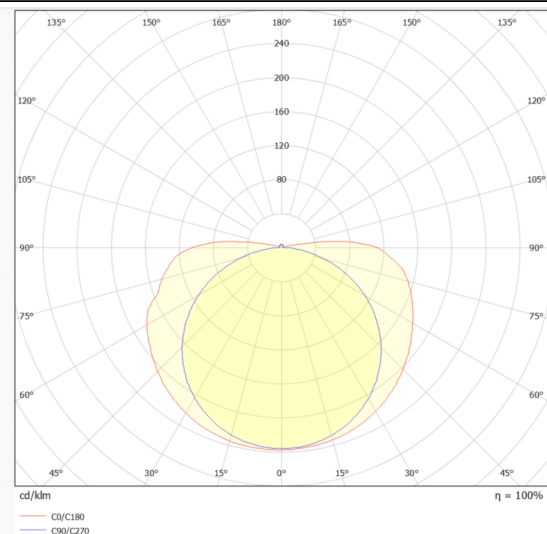

### COB STRIPS IP65

Lavov LED strip from the family COB STRIPS IP65 with a power of 15W/m and a beam angle of 120°. Dimensions PCB 10mm x 5m trimmable 50mm, 480 LED/m With a total lumen output of 1350lm/m and a luminous efficacy of 90lm/W. CCT 6000. CRI>90.

Item code	86.LS31.3600.90
Product type	Indoor
Category	LED Strips
Family	COB strips
Subfamily	COB STRIPS IP65
Pictograms	<div style="display: flex; gap: 5px;"> <div style="border: 1px solid gray; padding: 2px;">CRI 90</div> <div style="border: 1px solid gray; padding: 2px;">Driver EXCL.</div> <div style="border: 1px solid gray; padding: 2px;">50000h L70B10</div> </div>

### Dimensions

**Product dimensions (mm)** PCB 10mm x 5m trimmable 50mm, 480 LED/m

### Photometry

Product	
Real power (W)	15
Real luminous flux (Lm)	1350
Luminous efficiency (Lm/W)	90
Beam angle (°)	120
Life time (h)	50000h L70B10
IP	65
Control gear included	not
Type of LED	2835 SMD
Colour temperature (K)	6000
Colour consistency (SDCM)	SDCM3
CRI	90