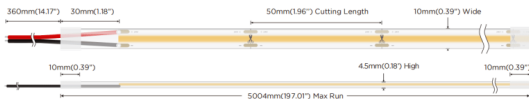

COB STRIPS IP68

Lavov LED strip from the family COB STRIPS IP68 with a power of 8W/m and a beam angle of 120°. Dimensions PCB 8mm x 5m trimmable 50mm, 320 LED/m With a total lumen output of 656lm/m and a luminous efficacy of 82lm/W. CCT 2700. CRI>90. IP68.

Dimensions

Product dimensions (mm) PCB 8mm x 5m trimmable 50mm, 320 LED/m

Scheme

Photometry

Item code	86.LS32.1200.90

Product type	Indoor

Category	LED Strips

Family	COB strips

Subfamily	COB STRIPS IP68

Pictograms

CRI 90	Driver EXCL.	50000h L70B10

Product

Real power (W)	8

Real luminous flux (Lm)	656

Luminous efficiency (Lm/W)	82

Beam angle (°)	120

Life time (h)	50000h L70B10

IP	68

Control gear included	not

Type of LED	2835 SMD

Colour temperature (K)	2700

Colour consistency (SDCM)	SDCM3

CRI	90