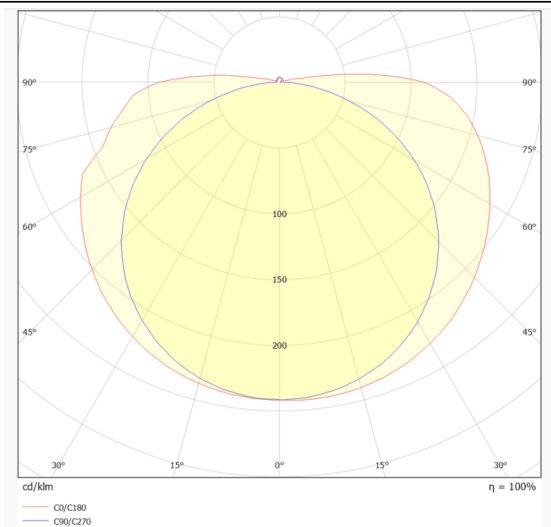

Scheme

Photometry

Item code	86.LS32.1200.90

Product type	Indoor

Category	LED Strips

Family	COB strips

Subfamily	COB STRIPS IP68

Pictograms

CRI 90	Driver EXCL.	50000h L70B10

Product

Real power (W)	8

Real luminous flux (Lm)	656

Luminous efficiency (Lm/W)	82

Beam angle (°)	120

Life time (h)	50000h L70B10

IP	68

Control gear included	not

Type of LED	2835 SMD

Colour temperature (K)	2700

Colour consistency (SDCM)	SDCM3

CRI	90