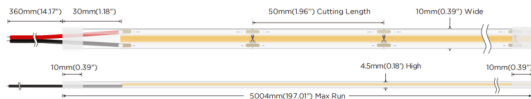

COB STRIPS IP68

Lavov LED strip from the family COB STRIPS IP68 with a power of 8W/m and a beam angle of 120°. Dimensions PCB 8mm x 5m trimmable 50mm, 320 LED/m With a total lumen output of 680lm/m and a luminous efficacy of 85lm/W. CCT 3000. CRI>90. IP68.

Item code	86.LS32.1300.90
Product type	Indoor
Category	LED Strips
Family	COB strips
Subfamily	COB STRIPS IP68
Pictograms	<div style="display: flex; gap: 10px;"> <div style="border: 1px solid gray; border-radius: 5px; padding: 2px 5px;">CRI 90</div> <div style="border: 1px solid gray; border-radius: 5px; padding: 2px 5px;">Driver EXCL.</div> <div style="border: 1px solid gray; border-radius: 5px; padding: 2px 5px;">50000h L70B10</div> </div>

Dimensions

Product dimensions (mm) **PCB 8mm x 5m trimmable 50mm, 320 LED/m**

Scheme

Photometry

Product	
Real power (W)	8
Real luminous flux (Lm)	680
Luminous efficiency (Lm/W)	85
Beam angle (&ordm;)	120
Life time (h)	50000h L70B11
IP	68
Control gear included	not
Type of LED	2835 SMD
Colour temperature (K)	3000
Colour consistency (SDCM)	SDCM<4
CRI	90