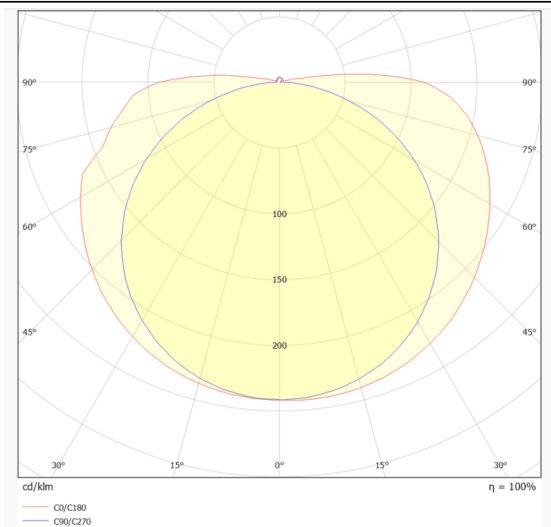

COB STRIPS IP68

Lavov LED strip from the family COB STRIPS IP68 with a power of 8W/m and a beam angle of 120°. Dimensions PCB 8mm x 5m trimmable 50mm, 320 LED/m With a total lumen output of 680lm/m and a luminous efficacy of 85lm/W. CCT 3000. CRI>90. IP68.

Dimensions

Product dimensions (mm) PCB 8mm x 5m trimmable 50mm, 320 LED/m

Scheme

Photometry

Item code	86.LS32.1300.90
------------------	------------------------

Product type	Indoor
---------------------	---------------

Product

Real power (W)	8
-----------------------	----------

Real luminous flux (Lm)	680
--------------------------------	------------

Luminous efficiency (Lm/W)	85
-----------------------------------	-----------