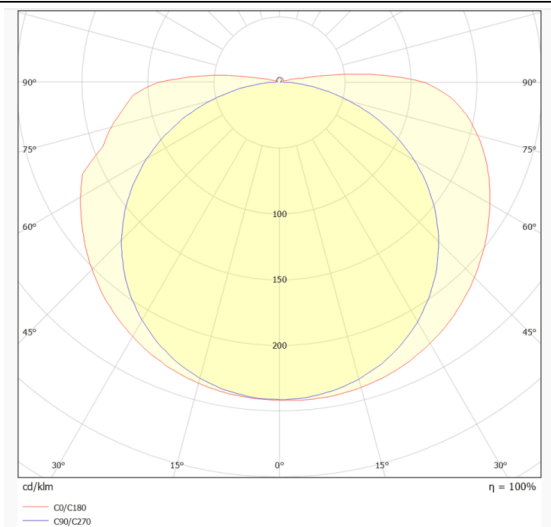

COB STRIPS IP68

Lavov LED strip from the family COB STRIPS IP68 with a power of 8W/m and a beam angle of 120°. Dimensions PCB 8mm x 5m trimmable 50mm, 320 LED/m With a total lumen output of 680lm/m and a luminous efficacy of 85lm/W. CCT 3000. CRI>90. IP68.

Item code	86.LS32.1300.90
Product type	Indoor
Category	LED Strips
Family	COB strips
Subfamily	COB STRIPS IP68
Pictograms	<div style="display: flex; gap: 10px;"> <div style="border: 1px solid gray; border-radius: 5px; padding: 2px 5px;">CRI 90</div> <div style="border: 1px solid gray; border-radius: 5px; padding: 2px 5px;">Driver EXCL.</div> <div style="border: 1px solid gray; border-radius: 5px; padding: 2px 5px;">50000h L70B10</div> </div>

Dimensions

Product dimensions (mm) **PCB 8mm x 5m trimmable 50mm, 320 LED/m**

Scheme

Photometry

Product	
Real power (W)	8
Real luminous flux (Lm)	680
Luminous efficiency (Lm/W)	85
Beam angle (&ordm;)	120
Life time (h)	50000h L70B11
IP	68
Control gear included	not
Type of LED	2835 SMD
Colour temperature (K)	3000
Colour consistency (SDCM)	SDCM<4
CRI	90