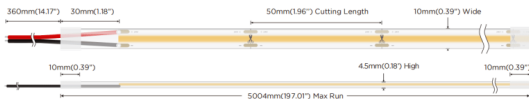

COB STRIPS IP68

Lavov LED strip from the family COB STRIPS IP68 with a power of 8W/m and a beam angle of 120°. Dimensions PCB 8mm x 5m trimmable 50mm, 320 LED/m With a total lumen output of 680lm/m and a luminous efficacy of 85lm/W. CCT 3000. CRI>90. IP68.

Dimensions

Product dimensions (mm) PCB 8mm x 5m trimmable 50mm, 320 LED/m

Scheme

Photometry

Item code	86.LS32.1300.90
------------------	------------------------

Product type	Indoor
---------------------	---------------