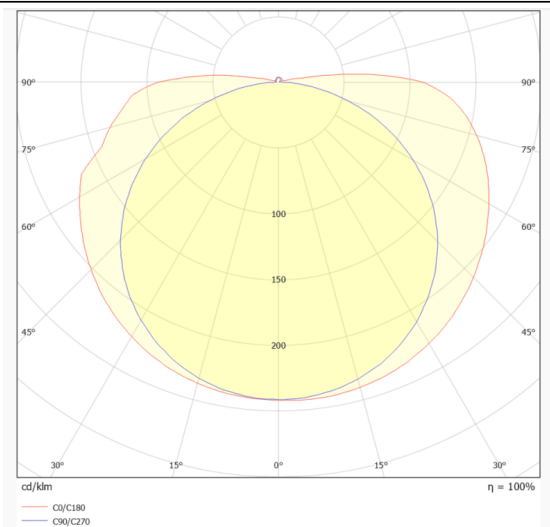

COB STRIPS IP68

Lavov LED strip from the family COB STRIPS IP68 with a power of 8W/m and a beam angle of 120°. Dimensions PCB 8mm x 5m trimmable 50mm, 320 LED/m With a total lumen output of 704lm/m and a luminous efficacy of 88lm/W. CCT 4000. CRI>90. IP68.

Dimensions

Product dimensions (mm) PCB 8mm x 5m trimmable 50mm, 320 LED/m

Scheme

Photometry

Item code	86.LS32.1400.90
Product type	Indoor
Category	LED Strips
Family	COB strips
Subfamily	COB STRIPS IP68
Pictograms	<div style="display: flex; gap: 10px;"> <div style="border: 1px solid gray; padding: 2px;">CRI 90</div> <div style="border: 1px solid gray; padding: 2px;">Driver EXCL.</div> <div style="border: 1px solid gray; padding: 2px;">50000h L70B10</div> </div>

Product	
Real power (W)	8
Real luminous flux (Lm)	704
Luminous efficiency (Lm/W)	88
Beam angle (&ordm;)	120
Life time (h)	50000h L70B12
IP	68
Control gear included	not
Type of LED	2835 SMD
Colour temperature (K)	4000
Colour consistency (SDCM)	SDCM<5
CRI	90