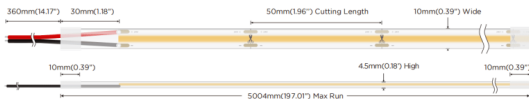

COB STRIPS IP68

Lavov LED strip from the family COB STRIPS IP68 with a power of 8W/m and a beam angle of 120°. Dimensions PCB 8mm x 5m trimmable 50mm, 320 LED/m With a total lumen output of 704lm/m and a luminous efficacy of 88lm/W. CCT 4000. CRI>90. IP68.

Dimensions

Product dimensions (mm) PCB 8mm x 5m trimmable 50mm, 320 LED/m

Scheme

Photometry

Item code	86.LS32.1400.90
Product type	Indoor
Category	LED Strips
Family	COB strips
Subfamily	COB STRIPS IP68
Pictograms	<div style="display: flex; gap: 10px;"> <div style="border: 1px solid gray; padding: 2px;">CRI 90</div> <div style="border: 1px solid gray; padding: 2px;">Driver EXCL.</div> <div style="border: 1px solid gray; padding: 2px;">50000h L70B10</div> </div>

Product	
Real power (W)	8
Real luminous flux (Lm)	704
Luminous efficiency (Lm/W)	88
Beam angle (&ordm;)	120
Life time (h)	50000h L70B12
IP	68
Control gear included	not
Type of LED	2835 SMD
Colour temperature (K)	4000
Colour consistency (SDCM)	SDCM<5
CRI	90