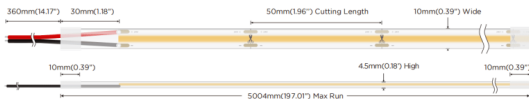

### COB STRIPS IP68

Lavov LED strip from the family COB STRIPS IP68 with a power of 8W/m and a beam angle of 120°. Dimensions PCB 8mm x 5m trimmable 50mm, 320 LED/m With a total lumen output of 704lm/m and a luminous efficacy of 88lm/W. CCT 4000. CRI>90. IP68.

#### Dimensions

**Product dimensions (mm)** PCB 8mm x 5m trimmable 50mm, 320 LED/m