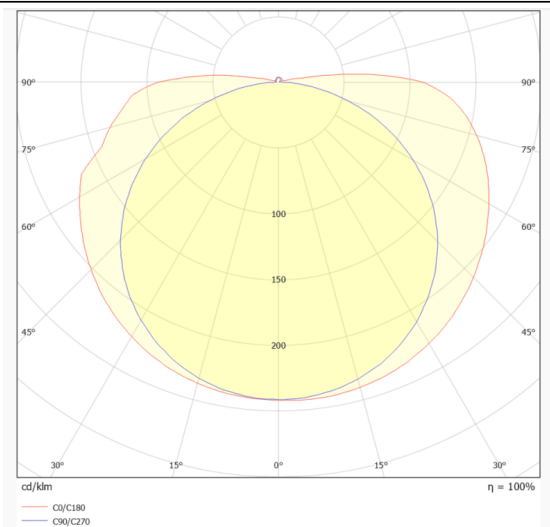

### COB STRIPS IP68

Lavov LED strip from the family COB STRIPS IP68 with a power of 8W/m and a beam angle of 120°. Dimensions PCB 8mm x 5m trimmable 50mm, 320 LED/m With a total lumen output of 704lm/m and a luminous efficacy of 88lm/W. CCT 4000. CRI>90. IP68.

#### Dimensions

**Product dimensions (mm)** PCB 8mm x 5m trimmable 50mm, 320 LED/m