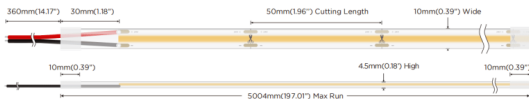

COB STRIPS IP68

Lavov LED strip from the family COB STRIPS IP68 with a power of 8W/m and a beam angle of 120°. Dimensions PCB 8mm x 5m trimmable 50mm, 320 LED/m With a total lumen output of 720lm/m and a luminous efficacy of 90lm/W. CCT 6000. CRI>90. IP68.

Dimensions

Product dimensions (mm) PCB 8mm x 5m trimmable 50mm, 320 LED/m

Scheme

Photometry

Item code	86.LS32.1600.90
------------------	------------------------

Product type	Indoor
---------------------	---------------