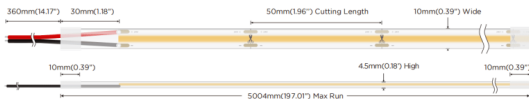

COB STRIPS IP68

Lavov LED strip from the family COB STRIPS IP68 with a power of 8W/m and a beam angle of 120°. Dimensions PCB 8mm x 5m trimmable 50mm, 320 LED/m With a total lumen output of 720lm/m and a luminous efficacy of 90lm/W. CCT 6000. CRI>90. IP68.

Dimensions

Product dimensions (mm) PCB 8mm x 5m trimmable 50mm, 320 LED/m

Scheme

Photometry

Item code	86.LS32.1600.90
Product type	Indoor
Category	LED Strips
Family	COB strips
Subfamily	COB STRIPS IP68
Pictograms	<div style="display: flex; gap: 10px;"> <div style="border: 1px solid gray; border-radius: 5px; padding: 2px 5px;">CRI 90</div> <div style="border: 1px solid gray; border-radius: 5px; padding: 2px 5px;">Driver EXCL.</div> <div style="border: 1px solid gray; border-radius: 5px; padding: 2px 5px;">50000h L70B10</div> </div>

Product

Real power (W)	8
Real luminous flux (Lm)	720
Luminous efficiency (Lm/W)	90
Beam angle (°)	120
Life time (h)	50000h L70B13
IP	68
Control gear included	not
Type of LED	2835 SMD
Colour temperature (K)	6000
Colour consistency (SDCM)	SDCM6
CRI	90