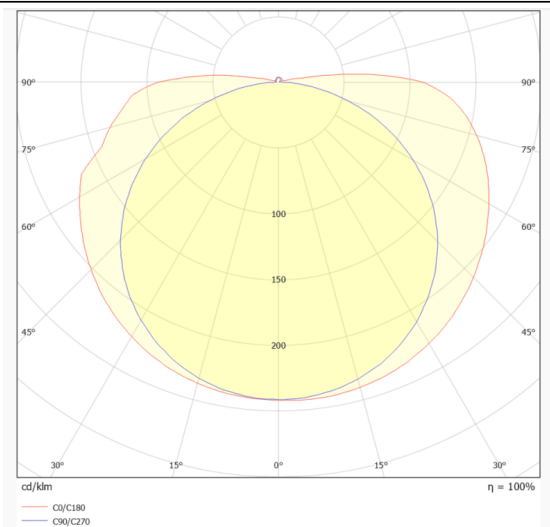

COB STRIPS IP68

Lavov LED strip from the family COB STRIPS IP68 with a power of 8W/m and a beam angle of 120°. Dimensions PCB 8mm x 5m trimmable 50mm, 320 LED/m With a total lumen output of 720lm/m and a luminous efficacy of 90lm/W. CCT 6000. CRI>90. IP68.

Dimensions

Product dimensions (mm) PCB 8mm x 5m trimmable 50mm, 320 LED/m

Scheme

Photometry

Item code	86.LS32.1600.90
------------------	------------------------

Product type	Indoor
---------------------	---------------

Product

Real power (W)	8
-----------------------	----------

Real luminous flux (Lm)	720
--------------------------------	------------

Luminous efficiency (Lm/W)	90
-----------------------------------	-----------