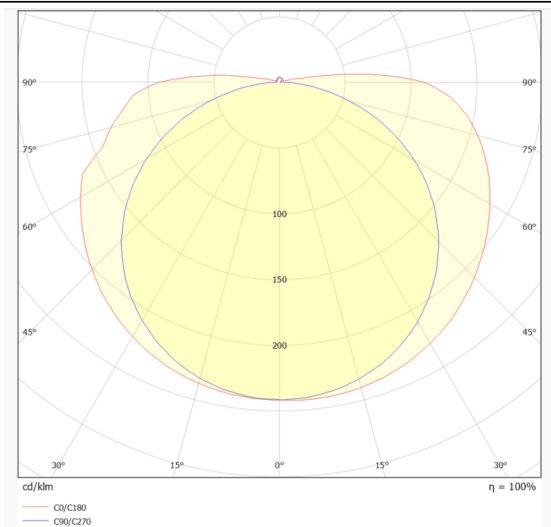

COB STRIPS IP68

Lavov LED strip from the family COB STRIPS IP68 with a power of 8W/m and a beam angle of 120°. Dimensions PCB 8mm x 5m trimmable 50mm, 320 LED/m With a total lumen output of 720lm/m and a luminous efficacy of 90lm/W. CCT 6000. CRI>90. IP68.

Dimensions

Product dimensions (mm) PCB 8mm x 5m trimmable 50mm, 320 LED/m

Scheme

Photometry

Item code	86.LS32.1600.90
Product type	Indoor
Category	LED Strips
Family	COB strips
Subfamily	COB STRIPS IP68
Pictograms	<div style="display: flex; gap: 10px;"> <div style="border: 1px solid gray; border-radius: 5px; padding: 2px 5px;">CRI 90</div> <div style="border: 1px solid gray; border-radius: 5px; padding: 2px 5px;">Driver EXCL.</div> <div style="border: 1px solid gray; border-radius: 5px; padding: 2px 5px;">50000h L70B10</div> </div>

Product

Real power (W)	8
Real luminous flux (Lm)	720
Luminous efficiency (Lm/W)	90
Beam angle (°)	120
Life time (h)	50000h L70B13
IP	68
Control gear included	not
Type of LED	2835 SMD
Colour temperature (K)	6000
Colour consistency (SDCM)	SDCM6
CRI	90