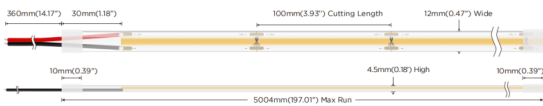

### COB STRIPS IP68

Lavov LED strip from the family COB STRIPS IP68 with a power of 12W/m and a beam angle of 120° Dimensions PCB 10mm x 5m trimmable 100mm, 400 LED/m With a total lumen output of 960lm/m and a luminous efficacy of 80lm/W. CCT 2700. CRI>90. IP68.

Item code	86.LS32.2200.90
Product type	Indoor
Category	LED Strips
Family	COB strips
Subfamily	COB STRIPS IP68
Pictograms	<div style="display: flex; gap: 5px;"> <div style="border: 1px solid gray; border-radius: 5px; padding: 2px; font-size: 8px;">CRI 90</div> <div style="border: 1px solid gray; border-radius: 5px; padding: 2px; font-size: 8px;">Driver EXCL.</div> <div style="border: 1px solid gray; border-radius: 5px; padding: 2px; font-size: 8px;">50000h L70B10</div> </div>

### Dimensions

**Product dimensions (mm)** PCB 10mm x 5m trimmable  
100mm, 400 LED/m

### Product

Real power (W)	12
Real luminous flux (Lm)	960
Luminous efficiency (Lm/W)	80
Beam angle (&ordm;)	120
Life time (h)	50000h L70B10
IP	68
Control gear included	not
Type of LED	2835 SMD
Colour temperature (K)	2700
Colour consistency (SDCM)	SDCM<3
CRI	90