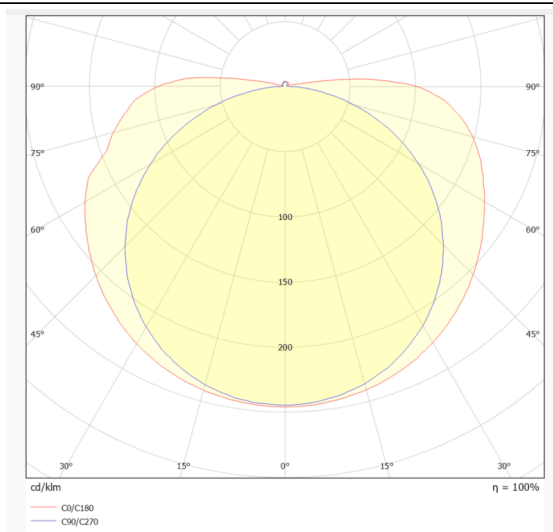

COB STRIPS IP68

Lavov LED strip from the family COB STRIPS IP68 with a power of 12W/m and a beam angle of 120°. Dimensions PCB 10mm x 5m trimmable 100mm, 400 LED/m With a total lumen output of 996lm/m and a luminous efficacy of 83lm/W. CCT 3000. CRI>90. IP68.

Item code	86.LS32.2300.90
Product type	Indoor
Category	LED Strips
Family	COB strips
Subfamily	COB STRIPS IP68
Pictograms	<div style="display: flex; gap: 10px;"> <div style="border: 1px solid gray; padding: 2px;">CRI 90</div> <div style="border: 1px solid gray; padding: 2px;">Driver EXCL.</div> <div style="border: 1px solid gray; padding: 2px;">50000h L70B10</div> </div>

Dimensions

Product dimensions (mm) PCB 10mm x 5m trimmable 100mm, 400 LED/m

Scheme

Photometry

Product

Real power (W)	12
Real luminous flux (Lm)	996
Luminous efficiency (Lm/W)	83
Beam angle (°)	120
Life time (h)	50000h L70B10
IP	68
Control gear included	not
Type of LED	2835 SMD
Colour temperature (K)	3000
Colour consistency (SDCM)	SDCM3
CRI	90