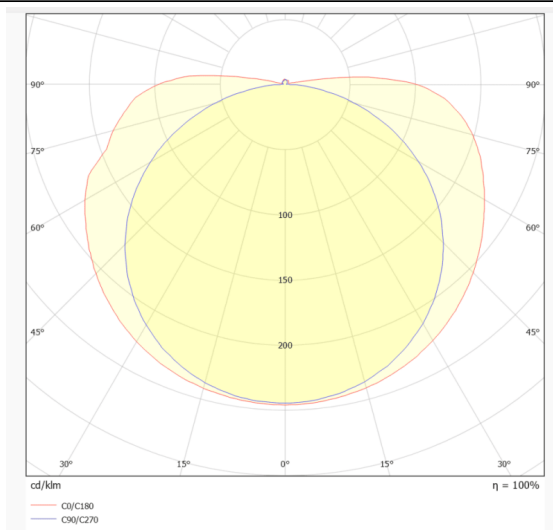

COB STRIPS IP68

Lavov LED strip from the family COB STRIPS IP68 with a power of 12W/m and a beam angle of 120°. Dimensions PCB 10mm x 5m trimmable 100mm, 400 LED/m With a total lumen output of 996lm/m and a luminous efficacy of 83lm/W. CCT 3000. CRI>90. IP68.

Item code	86.LS32.2300.90
Product type	Indoor
Category	LED Strips
Family	COB strips
Subfamily	COB STRIPS IP68
Pictograms	<div style="display: flex; gap: 5px;"> <div style="border: 1px solid gray; padding: 2px; font-size: 8px;">CRI 90</div> <div style="border: 1px solid gray; padding: 2px; font-size: 8px;">Driver EXCL.</div> <div style="border: 1px solid gray; padding: 2px; font-size: 8px;">50000h L70B10</div> </div>

Dimensions

Product dimensions (mm) PCB 10mm x 5m trimmable 100mm, 400 LED/m

Scheme

Photometry

Product

Real power (W)	12
Real luminous flux (Lm)	996
Luminous efficiency (Lm/W)	83
Beam angle (º)	120
Life time (h)	50000h L70B10
IP	68
Control gear included	not
Type of LED	2835 SMD
Colour temperature (K)	3000
Colour consistency (SDCM)	SDCM<3
CRI	90