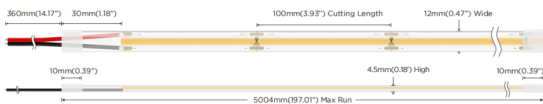

COB STRIPS IP68

Lavov LED strip from the family COB STRIPS IP68 with a power of 12W/m and a beam angle of 120°. Dimensions PCB 10mm x 5m trimmable 100mm, 400 LED/m With a total lumen output of 996lm/m and a luminous efficacy of 83lm/W. CCT 3000. CRI>90. IP68.

Item code	86.LS32.2300.90
Product type	Indoor
Category	LED Strips
Family	COB strips
Subfamily	COB STRIPS IP68
Pictograms	<div style="display: flex; gap: 5px;"> <div style="border: 1px solid gray; padding: 2px; font-size: 8px;">CRI 90</div> <div style="border: 1px solid gray; padding: 2px; font-size: 8px;">Driver EXCL.</div> <div style="border: 1px solid gray; padding: 2px; font-size: 8px;">50000h L70B10</div> </div>

Dimensions

Product dimensions (mm) PCB 10mm x 5m trimmable 100mm, 400 LED/m

Scheme

Photometry

Product

Real power (W)	12
Real luminous flux (Lm)	996
Luminous efficiency (Lm/W)	83
Beam angle (º)	120
Life time (h)	50000h L70B10
IP	68
Control gear included	not
Type of LED	2835 SMD
Colour temperature (K)	3000
Colour consistency (SDCM)	SDCM<3
CRI	90