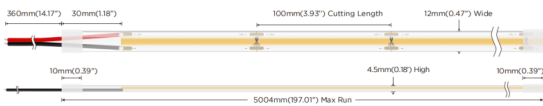

COB STRIPS IP68

Lavov LED strip from the family COB STRIPS IP68 with a power of 12W/m and a beam angle of 120°. Dimensions PCB 10mm x 5m trimmable 100mm, 400 LED/m With a total lumen output of 996lm/m and a luminous efficacy of 83lm/W. CCT 3000. CRI>90. IP68.

Item code	86.LS32.2300.90
Product type	Indoor
Category	LED Strips
Family	COB strips
Subfamily	COB STRIPS IP68
Pictograms	<div style="display: flex; gap: 10px;"> <div style="border: 1px solid gray; padding: 2px;">CRI 90</div> <div style="border: 1px solid gray; padding: 2px;">Driver EXCL.</div> <div style="border: 1px solid gray; padding: 2px;">50000h L70B10</div> </div>

Dimensions

Product dimensions (mm) PCB 10mm x 5m trimmable 100mm, 400 LED/m

Scheme

Photometry

Product

Real power (W)	12
Real luminous flux (Lm)	996
Luminous efficiency (Lm/W)	83
Beam angle (°)	120
Life time (h)	50000h L70B10
IP	68
Control gear included	not
Type of LED	2835 SMD
Colour temperature (K)	3000
Colour consistency (SDCM)	SDCM3
CRI	90