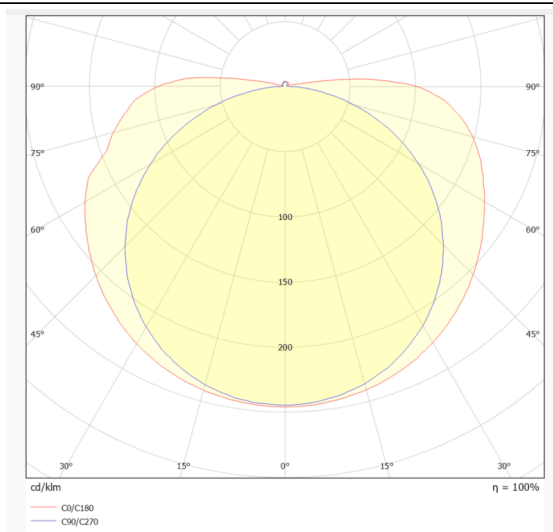

COB STRIPS IP68

Lavov LED strip from the family COB STRIPS IP68 with a power of 12W/m and a beam angle of 120°. Dimensions PCB 10mm x 5m trimmable 100mm, 400 LED/m With a total lumen output of 1020lm/m and a luminous efficacy of 85lm/W. CCT 4000. CRI>90. IP68.

Item code	86.LS32.2400.90
Product type	Indoor
Category	LED Strips
Family	COB strips
Subfamily	COB STRIPS IP68
Pictograms	<div style="display: flex; gap: 10px;"> <div style="border: 1px solid gray; padding: 2px;">CRI 90</div> <div style="border: 1px solid gray; padding: 2px;">Driver EXCL.</div> <div style="border: 1px solid gray; padding: 2px;">50000h L70B10</div> </div>

Dimensions

Product dimensions (mm) PCB 10mm x 5m trimmable 100mm, 400 LED/m

Scheme

Photometry

Product

Real power (W)	12
Real luminous flux (Lm)	1020
Luminous efficiency (Lm/W)	85
Beam angle (°)	120
Life time (h)	50000h L70B10
IP	68
Control gear included	not
Type of LED	2835 SMD
Colour temperature (K)	4000
Colour consistency (SDCM)	SDCM3
CRI	90