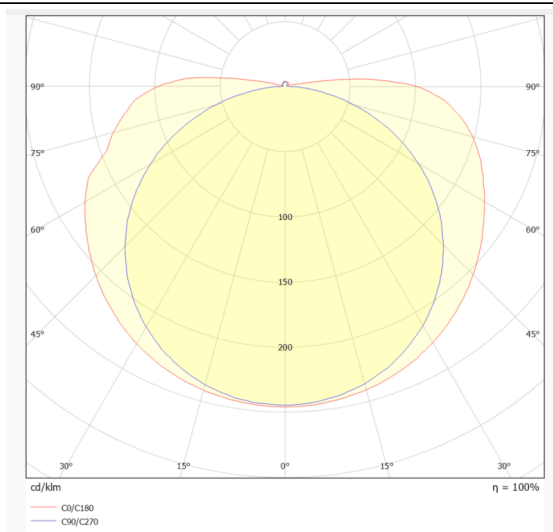

COB STRIPS IP68

Lavov LED strip from the family COB STRIPS IP68 with a power of 12W/m and a beam angle of 120°. Dimensions PCB 10mm x 5m trimmable 100mm, 400 LED/m With a total lumen output of 1020lm/m and a luminous efficacy of 85lm/W. CCT 4000. CRI>90. IP68.

Item code	86.LS32.2400.90
Product type	Indoor
Category	LED Strips
Family	COB strips
Subfamily	COB STRIPS IP68
Pictograms	<div style="display: flex; gap: 10px;"> <div style="border: 1px solid gray; padding: 2px;">CRI 90</div> <div style="border: 1px solid gray; padding: 2px;">Driver EXCL.</div> <div style="border: 1px solid gray; padding: 2px;">50000h L70B10</div> </div>

Dimensions

Product dimensions (mm) PCB 10mm x 5m trimmable 100mm, 400 LED/m

Scheme

Photometry

Product

Real power (W)	12
Real luminous flux (Lm)	1020
Luminous efficiency (Lm/W)	85
Beam angle (&ordm;)	120
Life time (h)	50000h L70B10
IP	68
Control gear included	not
Type of LED	2835 SMD
Colour temperature (K)	4000
Colour consistency (SDCM)	SDCM<3
CRI	90