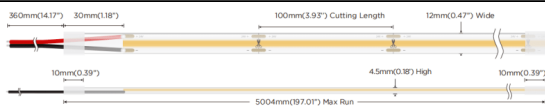

COB STRIPS IP68

Lavov LED strip from the family COB STRIPS IP68 with a power of 12W/m and a beam angle of 120°. Dimensions PCB 10mm x 5m trimmable 100mm, 400 LED/m With a total lumen output of 1020lm/m and a luminous efficacy of 85lm/W. CCT 4000. CRI>90. IP68.

Item code	86.LS32.2400.90
Product type	Indoor
Category	LED Strips
Family	COB strips
Subfamily	COB STRIPS IP68
Pictograms	<div style="display: flex; gap: 10px;"> <div style="border: 1px solid gray; padding: 2px;">CRI 90</div> <div style="border: 1px solid gray; padding: 2px;">Driver EXCL.</div> <div style="border: 1px solid gray; padding: 2px;">50000h L70B10</div> </div>

Dimensions

Product dimensions (mm) PCB 10mm x 5m trimmable 100mm, 400 LED/m

Scheme

Photometry

Product

Real power (W)	12
Real luminous flux (Lm)	1020
Luminous efficiency (Lm/W)	85
Beam angle (°)	120
Life time (h)	50000h L70B10
IP	68
Control gear included	not
Type of LED	2835 SMD
Colour temperature (K)	4000
Colour consistency (SDCM)	SDCM3
CRI	90