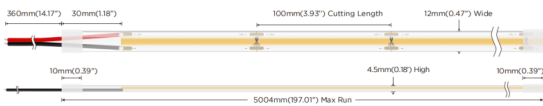

COB STRIPS IP68

Lavov LED strip from the family COB STRIPS IP68 with a power of 12W/m and a beam angle of 120°. Dimensions PCB 10mm x 5m trimmable 100mm, 400 LED/m With a total lumen output of 1020lm/m and a luminous efficacy of 85lm/W. CCT 4000. CRI>90. IP68.

Item code	86.LS32.2400.90
Product type	Indoor
Category	LED Strips
Family	COB strips
Subfamily	COB STRIPS IP68
Pictograms	<div style="display: flex; gap: 10px;"> <div style="border: 1px solid gray; padding: 2px;">CRI 90</div> <div style="border: 1px solid gray; padding: 2px;">Driver EXCL.</div> <div style="border: 1px solid gray; padding: 2px;">50000h L70B10</div> </div>

Dimensions

Product dimensions (mm) PCB 10mm x 5m trimmable 100mm, 400 LED/m

Scheme

Photometry

Product

Real power (W)	12
Real luminous flux (Lm)	1020
Luminous efficiency (Lm/W)	85
Beam angle (&ordm;)	120
Life time (h)	50000h L70B10
IP	68
Control gear included	not
Type of LED	2835 SMD
Colour temperature (K)	4000
Colour consistency (SDCM)	SDCM<3
CRI	90