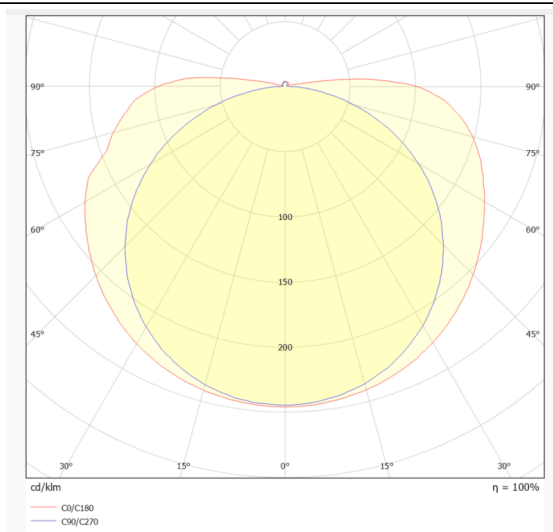

COB STRIPS IP68

Lavov LED strip from the family COB STRIPS IP68 with a power of 12W/m and a beam angle of 120°. Dimensions PCB 10mm x 5m trimmable 100mm, 400 LED/m With a total lumen output of 1080lm/m and a luminous efficacy of 90lm/W. CCT 6000. CRI>90. IP68.

Item code	86.LS32.2600.90
Product type	Indoor
Category	LED Strips
Family	COB strips
Subfamily	COB STRIPS IP68
Pictograms	<div style="display: flex; gap: 10px;"> <div style="border: 1px solid gray; padding: 2px;">CRI 90</div> <div style="border: 1px solid gray; padding: 2px;">Driver EXCL.</div> <div style="border: 1px solid gray; padding: 2px;">50000h L70B10</div> </div>

Dimensions

Product dimensions (mm) PCB 10mm x 5m trimmable 100mm, 400 LED/m

Scheme

Photometry

Product

Real power (W)	12
Real luminous flux (Lm)	1080
Luminous efficiency (Lm/W)	90
Beam angle (&ordm;)	120
Life time (h)	50000h L70B10
IP	68
Control gear included	not
Type of LED	2835 SMD
Colour temperature (K)	6000
Colour consistency (SDCM)	SDCM<3
CRI	90