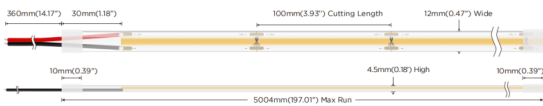

COB STRIPS IP68

Lavov LED strip from the family COB STRIPS IP68 with a power of 12W/m and a beam angle of 120°. Dimensions PCB 10mm x 5m trimmable 100mm, 400 LED/m With a total lumen output of 1080lm/m and a luminous efficacy of 90lm/W. CCT 6000. CRI>90. IP68.

Item code	86.LS32.2600.90
Product type	Indoor
Category	LED Strips
Family	COB strips
Subfamily	COB STRIPS IP68
Pictograms	<div style="display: flex; gap: 10px;"> <div style="border: 1px solid gray; padding: 2px;">CRI 90</div> <div style="border: 1px solid gray; padding: 2px;">Driver EXCL.</div> <div style="border: 1px solid gray; padding: 2px;">50000h L70B10</div> </div>

Dimensions

Product dimensions (mm) PCB 10mm x 5m trimmable 100mm, 400 LED/m

Scheme

Photometry

Product

Real power (W)	12
Real luminous flux (Lm)	1080
Luminous efficiency (Lm/W)	90
Beam angle (°)	120
Life time (h)	50000h L70B10
IP	68
Control gear included	not
Type of LED	2835 SMD
Colour temperature (K)	6000
Colour consistency (SDCM)	SDCM3
CRI	90