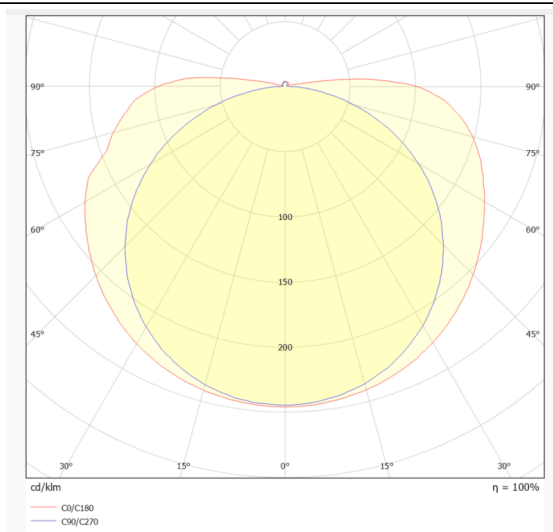

COB STRIPS IP68

Lavov LED strip from the family COB STRIPS IP68 with a power of 12W/m and a beam angle of 120°. Dimensions PCB 10mm x 5m trimmable 100mm, 400 LED/m With a total lumen output of 1080lm/m and a luminous efficacy of 90lm/W. CCT 6000. CRI>90. IP68.

Item code	86.LS32.2600.90
Product type	Indoor
Category	LED Strips
Family	COB strips
Subfamily	COB STRIPS IP68
Pictograms	<div style="display: flex; gap: 10px;"> <div style="border: 1px solid gray; padding: 2px;">CRI 90</div> <div style="border: 1px solid gray; padding: 2px;">Driver EXCL.</div> <div style="border: 1px solid gray; padding: 2px;">50000h L70B10</div> </div>

Dimensions

Product dimensions (mm) PCB 10mm x 5m trimmable 100mm, 400 LED/m

Scheme

Photometry

Product

Real power (W)	12
Real luminous flux (Lm)	1080
Luminous efficiency (Lm/W)	90
Beam angle (°)	120
Life time (h)	50000h L70B10
IP	68
Control gear included	not
Type of LED	2835 SMD
Colour temperature (K)	6000
Colour consistency (SDCM)	SDCM3
CRI	90