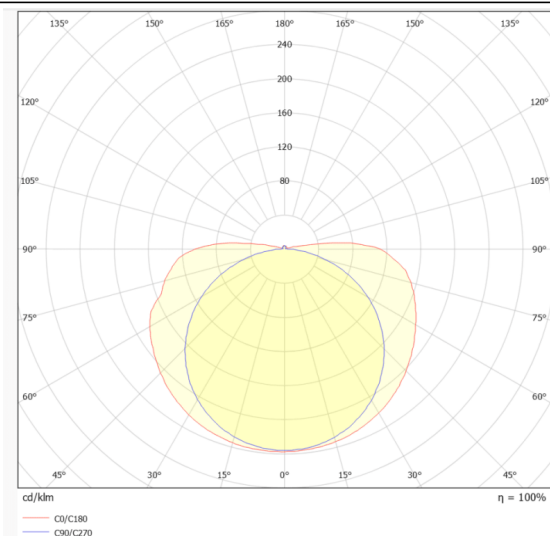

COB STRIPS IP68

Lavov LED strip from the family COB STRIPS IP68 with a power of 15W/m and a beam angle of 120°. Dimensions PCB 10mm x 5m trimmable 50mm, 480 LED/m With a total lumen output of 1215lm/m and a luminous efficacy of 81lm/W. CCT 2700. CRI>90. IP68.

Item code	86.LS32.3200.90
Product type	Indoor
Category	LED Strips
Family	COB strips
Subfamily	COB STRIPS IP68
Pictograms	<div style="display: flex; gap: 10px;"> <div style="border: 1px solid gray; padding: 2px;">CRI 90</div> <div style="border: 1px solid gray; padding: 2px;">Driver EXCL.</div> <div style="border: 1px solid gray; padding: 2px;">50000h L70B10</div> </div>

Dimensions

Product dimensions (mm) PCB 10mm x 5m trimmable 50mm, 480 LED/m

Scheme

Photometry

Product	
Real power (W)	15
Real luminous flux (Lm)	1215
Luminous efficiency (Lm/W)	81
Beam angle (°)	120
Life time (h)	50000h L70B10
IP	68
Control gear included	not
Type of LED	2835 SMD
Colour temperature (K)	2700
Colour consistency (SDCM)	SDCM3
CRI	90