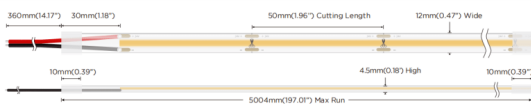

COB STRIPS IP68

Lavov LED strip from the family COB STRIPS IP68 with a power of 15W/m and a beam angle of 120°. Dimensions PCB 10mm x 5m trimmable 50mm, 480 LED/m With a total lumen output of 1215lm/m and a luminous efficacy of 81lm/W. CCT 2700. CRI>90. IP68.

Item code	86.LS32.3200.90
Product type	Indoor
Category	LED Strips
Family	COB strips
Subfamily	COB STRIPS IP68
Pictograms	<div style="display: flex; gap: 10px;"> <div style="border: 1px solid gray; padding: 2px;">CRI 90</div> <div style="border: 1px solid gray; padding: 2px;">Driver EXCL.</div> <div style="border: 1px solid gray; padding: 2px;">50000h L70B10</div> </div>

Dimensions

Product dimensions (mm) PCB 10mm x 5m trimmable 50mm, 480 LED/m

Scheme

Photometry

Product

Real power (W)	15
Real luminous flux (Lm)	1215
Luminous efficiency (Lm/W)	81
Beam angle (&ordm;)	120
Life time (h)	50000h L70B10
IP	68
Control gear included	not
Type of LED	2835 SMD
Colour temperature (K)	2700
Colour consistency (SDCM)	SDCM<3
CRI	90