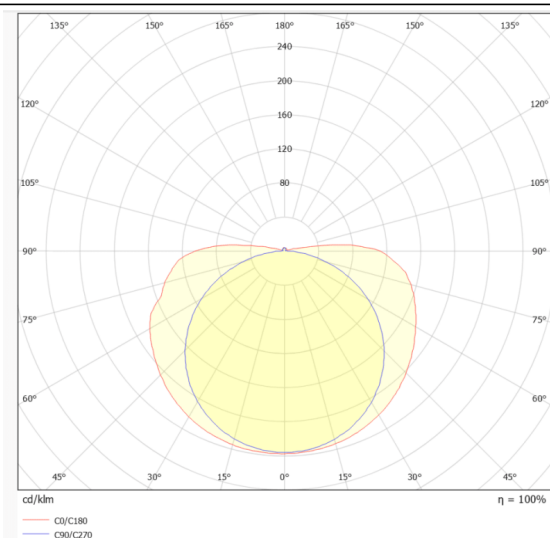

COB STRIPS IP68

Lavov LED strip from the family COB STRIPS IP68 with a power of 15W/m and a beam angle of 120°. Dimensions PCB 10mm x 5m trimmable 50mm, 480 LED/m With a total lumen output of 1215lm/m and a luminous efficacy of 81lm/W. CCT 2700. CRI>90. IP68.

Item code	86.LS32.3200.90
Product type	Indoor
Category	LED Strips
Family	COB strips
Subfamily	COB STRIPS IP68
Pictograms	<div style="display: flex; gap: 10px;"> <div style="border: 1px solid gray; padding: 2px;">CRI 90</div> <div style="border: 1px solid gray; padding: 2px;">Driver EXCL.</div> <div style="border: 1px solid gray; padding: 2px;">50000h L70B10</div> </div>

Dimensions

Product dimensions (mm) PCB 10mm x 5m trimmable 50mm, 480 LED/m

Scheme

Photometry

Product

Real power (W)	15
Real luminous flux (Lm)	1215
Luminous efficiency (Lm/W)	81
Beam angle (&ordm;)	120
Life time (h)	50000h L70B10
IP	68
Control gear included	not
Type of LED	2835 SMD
Colour temperature (K)	2700
Colour consistency (SDCM)	SDCM<3
CRI	90