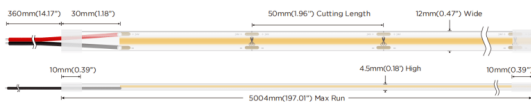

COB STRIPS IP68

Lavov LED strip from the family COB STRIPS IP68 with a power of 15W/m and a beam angle of 120°. Dimensions PCB 10mm x 5m trimmable 50mm, 480 LED/m With a total lumen output of 1215lm/m and a luminous efficacy of 81lm/W. CCT 2700. CRI>90. IP68.

Item code	86.LS32.3200.90
Product type	Indoor
Category	LED Strips
Family	COB strips
Subfamily	COB STRIPS IP68
Pictograms	<div style="display: flex; gap: 10px;"> <div style="border: 1px solid gray; padding: 2px;">CRI 90</div> <div style="border: 1px solid gray; padding: 2px;">Driver EXCL.</div> <div style="border: 1px solid gray; padding: 2px;">50000h L70B10</div> </div>

Dimensions

Product dimensions (mm) PCB 10mm x 5m trimmable 50mm, 480 LED/m

Scheme

Photometry

Product	
Real power (W)	15
Real luminous flux (Lm)	1215
Luminous efficiency (Lm/W)	81
Beam angle (°)	120
Life time (h)	50000h L70B10
IP	68
Control gear included	not
Type of LED	2835 SMD
Colour temperature (K)	2700
Colour consistency (SDCM)	SDCM3
CRI	90