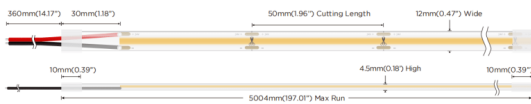

COB STRIPS IP68

Lavov LED strip from the family COB STRIPS IP68 with a power of 15W/m and a beam angle of 120°. Dimensions PCB 10mm x 5m trimmable 50mm, 480 LED/m With a total lumen output of 1230lm/m and a luminous efficacy of 82lm/W. CCT 3000. CRI>90. IP68.

Item code	86.LS32.3300.90
Product type	Indoor
Category	LED Strips
Family	COB strips
Subfamily	COB STRIPS IP68
Pictograms	<div style="display: flex; gap: 10px;"> <div style="border: 1px solid gray; border-radius: 5px; padding: 2px 5px;">CRI 90</div> <div style="border: 1px solid gray; border-radius: 5px; padding: 2px 5px;">Driver EXCL.</div> <div style="border: 1px solid gray; border-radius: 5px; padding: 2px 5px;">50000h L70B10</div> </div>

Dimensions

Product dimensions (mm) PCB 10mm x 5m trimmable 50mm, 480 LED/m

Scheme

Product	
Real power (W)	15
Real luminous flux (Lm)	1230
Luminous efficiency (Lm/W)	82
Beam angle (°)	120
Life time (h)	50000h L70B10
IP	68
Control gear included	not
Type of LED	2835 SMD
Colour temperature (K)	3000
Colour consistency (SDCM)	SDCM3
CRI	90