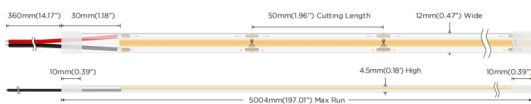

COB STRIPS IP68

Lavov LED strip from the family COB STRIPS IP68 with a power of 15W/m and a beam angle of 120° Dimensions PCB 10mm x 5m trimmable 50mm, 480 LED/m With a total lumen output of 1230lm/m and a luminous efficacy of 82lm/W. CCT 3000. CRI>90. IP68.

Item code	86.LS32.3300.90
Product type	Indoor
Category	LED Strips
Family	COB strips
Subfamily	COB STRIPS IP68
Pictograms	<div style="display: flex; gap: 10px;"> <div style="border: 1px solid gray; border-radius: 5px; padding: 2px 5px; font-size: 8px;">CRI 90</div> <div style="border: 1px solid gray; border-radius: 5px; padding: 2px 5px; font-size: 8px;">Driver EXCL.</div> <div style="border: 1px solid gray; border-radius: 5px; padding: 2px 5px; font-size: 8px;">50000h L70B10</div> </div>

Dimensions

Product dimensions (mm) PCB 10mm x 5m trimmable 50mm, 480 LED/m

Scheme

Product

Real power (W)	15
Real luminous flux (Lm)	1230
Luminous efficiency (Lm/W)	82
Beam angle (&ordm;)	120
Life time (h)	50000h L70B10
IP	68
Control gear included	not
Type of LED	2835 SMD
Colour temperature (K)	3000
Colour consistency (SDCM)	SDCM<3
CRI	90