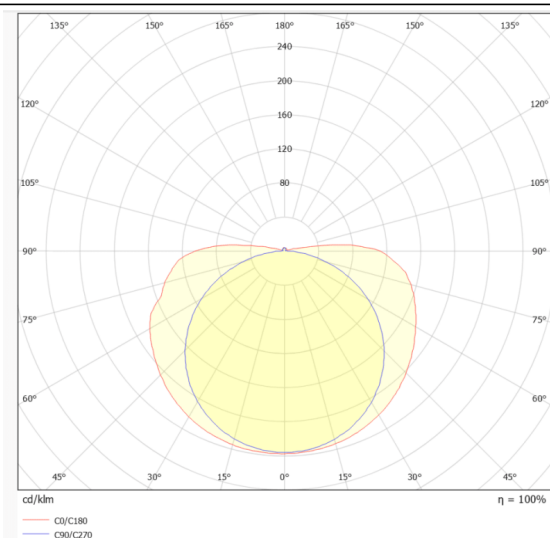

### COB STRIPS IP68

Lavov LED strip from the family COB STRIPS IP68 with a power of 15W/m and a beam angle of 120°. Dimensions PCB 10mm x 5m trimmable 50mm, 480 LED/m With a total lumen output of 1245lm/m and a luminous efficacy of 83lm/W. CCT 4000. CRI>90. IP68.

### Dimensions

**Product dimensions (mm)** PCB 10mm x 5m trimmable 50mm, 480 LED/m

### Photometry

<b>Product</b>	
<b>Real power (W)</b>	<b>15</b>
<b>Real luminous flux (Lm)</b>	<b>1245</b>
<b>Luminous efficiency (Lm/W)</b>	<b>83</b>
<b>Beam angle (&amp;ordm;)</b>	<b>120</b>
<b>Life time (h)</b>	<b>50000h L70B10</b>
<b>IP</b>	<b>68</b>
<b>Control gear included</b>	<b>not</b>
<b>Type of LED</b>	<b>2835 SMD</b>
<b>Colour temperature (K)</b>	<b>4000</b>
<b>Colour consistency (SDCM)</b>	<b>SDCM&lt;3</b>
<b>CRI</b>	<b>90</b>