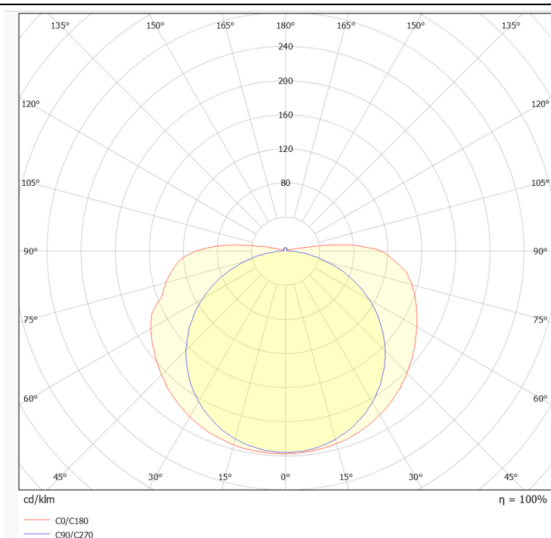

COB STRIPS IP68

Lavov LED strip from the family COB STRIPS IP68 with a power of 15W/m and a beam angle of 120°. Dimensions PCB 10mm x 5m trimmable 50mm, 480 LED/m With a total lumen output of 1245lm/m and a luminous efficacy of 83lm/W. CCT 4000. CRI>90. IP68.

Item code	86.LS32.3400.90
Product type	Indoor
Category	LED Strips
Family	COB strips
Subfamily	COB STRIPS IP68
Pictograms	<div style="display: flex; gap: 10px;"> <div style="border: 1px solid gray; padding: 2px;">CRI 90</div> <div style="border: 1px solid gray; padding: 2px;">Driver EXCL.</div> <div style="border: 1px solid gray; padding: 2px;">50000h L70B10</div> </div>

Dimensions

Product dimensions (mm) PCB 10mm x 5m trimmable 50mm, 480 LED/m

Scheme

Photometry

Product

Real power (W)	15
Real luminous flux (Lm)	1245
Luminous efficiency (Lm/W)	83
Beam angle (°)	120
Life time (h)	50000h L70B10
IP	68
Control gear included	not
Type of LED	2835 SMD
Colour temperature (K)	4000
Colour consistency (SDCM)	SDCM3
CRI	90