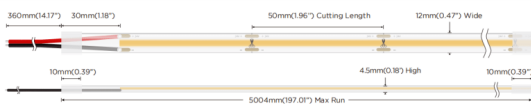

COB STRIPS IP68

Lavov LED strip from the family COB STRIPS IP68 with a power of 15W/m and a beam angle of 120°. Dimensions PCB 10mm x 5m trimmable 50mm, 480 LED/m With a total lumen output of 1245lm/m and a luminous efficacy of 83lm/W. CCT 4000. CRI>90. IP68.

Item code	86.LS32.3400.90
Product type	Indoor
Category	LED Strips
Family	COB strips
Subfamily	COB STRIPS IP68
Pictograms	<div style="display: flex; gap: 10px;"> <div style="border: 1px solid gray; padding: 2px;">CRI 90</div> <div style="border: 1px solid gray; padding: 2px;">Driver EXCL.</div> <div style="border: 1px solid gray; padding: 2px;">50000h L70B10</div> </div>

Dimensions

Product dimensions (mm) PCB 10mm x 5m trimmable 50mm, 480 LED/m

Scheme

Photometry

Product

Real power (W)	15
Real luminous flux (Lm)	1245
Luminous efficiency (Lm/W)	83
Beam angle (°)	120
Life time (h)	50000h L70B10
IP	68
Control gear included	not
Type of LED	2835 SMD
Colour temperature (K)	4000
Colour consistency (SDCM)	SDCM3
CRI	90