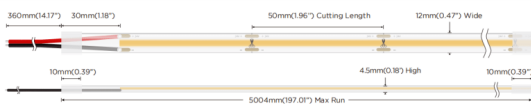

### COB STRIPS IP68

Lavov LED strip from the family COB STRIPS IP68 with a power of 15W/m and a beam angle of 120°. Dimensions PCB 10mm x 5m trimmable 50mm, 480 LED/m With a total lumen output of 1245lm/m and a luminous efficacy of 83lm/W. CCT 4000. CRI>90. IP68.

<b>Item code</b>	<b>86.LS32.3400.90</b>
<b>Product type</b>	<b>Indoor</b>
<b>Category</b>	<b>LED Strips</b>
<b>Family</b>	<b>COB strips</b>
<b>Subfamily</b>	<b>COB STRIPS IP68</b>
<b>Pictograms</b>	<div style="display: flex; gap: 10px;"> <div style="border: 1px solid gray; padding: 2px;">CRI 90</div> <div style="border: 1px solid gray; padding: 2px;">Driver EXCL.</div> <div style="border: 1px solid gray; padding: 2px;">50000h L70B10</div> </div>

### Dimensions

**Product dimensions (mm)** PCB 10mm x 5m trimmable 50mm, 480 LED/m

### Photometry

<b>Product</b>	
<b>Real power (W)</b>	<b>15</b>
<b>Real luminous flux (Lm)</b>	<b>1245</b>
<b>Luminous efficiency (Lm/W)</b>	<b>83</b>
<b>Beam angle (&amp;ordm;)</b>	<b>120</b>
<b>Life time (h)</b>	<b>50000h L70B10</b>
<b>IP</b>	<b>68</b>
<b>Control gear included</b>	<b>not</b>
<b>Type of LED</b>	<b>2835 SMD</b>
<b>Colour temperature (K)</b>	<b>4000</b>
<b>Colour consistency (SDCM)</b>	<b>SDCM&lt;3</b>
<b>CRI</b>	<b>90</b>