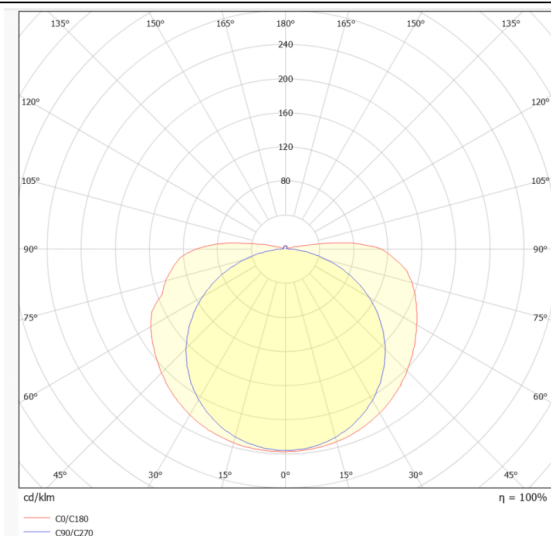

Photometry

Product

Real power (W)	15
Real luminous flux (Lm)	1260
Luminous efficiency (Lm/W)	84
Beam angle (°)	120
Life time (h)	50000h L70B10
IP	68
Control gear included	not
Type of LED	2835 SMD
Colour temperature (K)	6000
Colour consistency (SDCM)	SDCM3
CRI	90