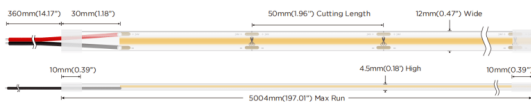

COB STRIPS IP68

Lavov LED strip from the family COB STRIPS IP68 with a power of 15W/m and a beam angle of 120°. Dimensions PCB 10mm x 5m trimmable 50mm, 480 LED/m With a total lumen output of 1260lm/m and a luminous efficacy of 84lm/W. CCT 6000. CRI>90. IP68.

Item code	86.LS32.3600.90
Product type	Indoor
Category	LED Strips
Family	COB strips
Subfamily	COB STRIPS IP68
Pictograms	<div style="display: flex; gap: 10px;"> <div style="border: 1px solid gray; padding: 2px;">CRI 90</div> <div style="border: 1px solid gray; padding: 2px;">Driver EXCL.</div> <div style="border: 1px solid gray; padding: 2px;">50000h L70B10</div> </div>

Dimensions

Product dimensions (mm) PCB 10mm x 5m trimmable 50mm, 480 LED/m

Scheme

Photometry

Product	
Real power (W)	15
Real luminous flux (Lm)	1260
Luminous efficiency (Lm/W)	84
Beam angle (&ordm;)	120
Life time (h)	50000h L70B10
IP	68
Control gear included	not
Type of LED	2835 SMD
Colour temperature (K)	6000
Colour consistency (SDCM)	SDCM<3
CRI	90