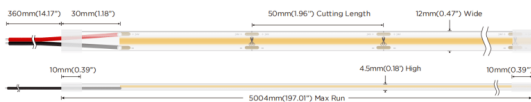

COB STRIPS IP68

Lavov LED strip from the family COB STRIPS IP68 with a power of 15W/m and a beam angle of 120°. Dimensions PCB 10mm x 5m trimmable 50mm, 480 LED/m With a total lumen output of 1260lm/m and a luminous efficacy of 84lm/W. CCT 6000. CRI>90. IP68.

Item code	86.LS32.3600.90
Product type	Indoor
Category	LED Strips
Family	COB strips
Subfamily	COB STRIPS IP68
Pictograms	CRI 90 Driver EXCL. 50000h L70B10

Dimensions

Product dimensions (mm) PCB 10mm x 5m trimmable 50mm, 480 LED/m

Scheme

Photometry

Product

Real power (W)	15
Real luminous flux (Lm)	1260
Luminous efficiency (Lm/W)	84
Beam angle (°)	120
Life time (h)	50000h L70B10
IP	68
Control gear included	not
Type of LED	2835 SMD
Colour temperature (K)	6000
Colour consistency (SDCM)	SDCM3
CRI	90