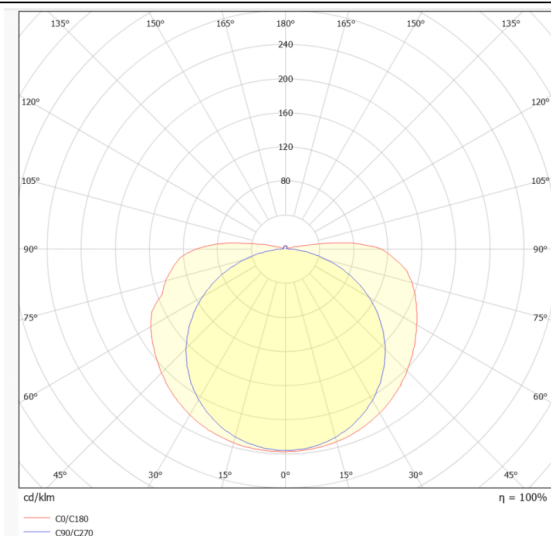

### COB STRIPS IP68

Lavov LED strip from the family COB STRIPS IP68 with a power of 15W/m and a beam angle of 120°. Dimensions PCB 10mm x 5m trimmable 50mm, 480 LED/m With a total lumen output of 1260lm/m and a luminous efficacy of 84lm/W. CCT 6000. CRI>90. IP68.

Item code	86.LS32.3600.90
Product type	Indoor
Category	LED Strips
Family	COB strips
Subfamily	COB STRIPS IP68
Pictograms	<div style="display: flex; gap: 5px;"> <div style="border: 1px solid gray; padding: 2px;">CRI 90</div> <div style="border: 1px solid gray; padding: 2px;">Driver EXCL.</div> <div style="border: 1px solid gray; padding: 2px;">50000h L70B10</div> </div>

### Dimensions

**Product dimensions (mm)** PCB 10mm x 5m trimmable 50mm, 480 LED/m

### Product

Real power (W)	15
Real luminous flux (Lm)	1260
Luminous efficiency (Lm/W)	84
Beam angle (°)	120
Life time (h)	50000h L70B10
IP	68
Control gear included	not
Type of LED	2835 SMD
Colour temperature (K)	6000
Colour consistency (SDCM)	SDCM3
CRI	90