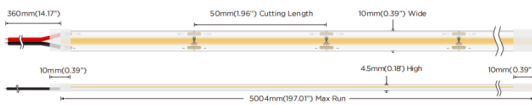

COB HF STRIPS IP20

Lavov LED strip from the family COB HF STRIPS IP20 with a power of 8W/m and a beam angle of 120° Dimensions PCB 8mm x 5m trimmable 50mm, 320 LED/m With a total lumen output of 912lm/m and a luminous efficacy of 114lm/W. CCT 2700. CRI>90.

Item code	86.LS34.1200.90
Product type	Indoor
Category	LED Strips
Family	COB HF STRIPS
Subfamily	COB HF STRIPS IP20
Pictograms	<div style="display: flex; gap: 5px;"> <div style="border: 1px solid gray; padding: 2px;">CRI 90</div> <div style="border: 1px solid gray; padding: 2px;">Driver EXCL.</div> <div style="border: 1px solid gray; padding: 2px;">50000h L70B10</div> </div>

Dimensions

Product dimensions (mm) PCB 8mm x 5m trimmable 50mm, 320 LED/m

Scheme

Photometry

Product	
Real power (W)	8
Real luminous flux (Lm)	912
Luminous efficiency (Lm/W)	114
Beam angle (º)	120
Life time (h)	50000h L70B10
IP	65
Control gear included	not
Type of LED	2835 SMD
Colour temperature (K)	2700
Colour consistency (SDCM)	SDCM<3
CRI	90