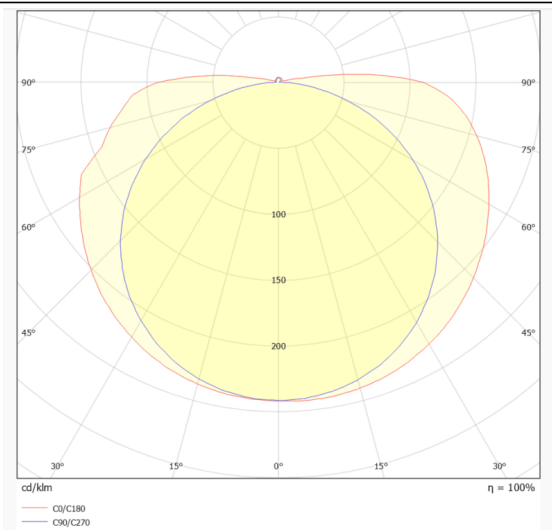

COB HF STRIPS IP20

Lavov LED strip from the family COB HF STRIPS IP20 with a power of 8W/m and a beam angle of 120° Dimensions PCB 8mm x 5m trimmable 50mm, 320 LED/m With a total lumen output of 912lm/m and a luminous efficacy of 114lm/W. CCT 2700. CRI>90.

Item code	86.LS34.1200.90
Product type	Indoor
Category	LED Strips
Family	COB HF STRIPS
Subfamily	COB HF STRIPS IP20
Pictograms	<div style="display: flex; gap: 5px;"> <div style="border: 1px solid gray; padding: 2px;">CRI 90</div> <div style="border: 1px solid gray; padding: 2px;">Driver EXCL.</div> <div style="border: 1px solid gray; padding: 2px;">50000h L70B10</div> </div>

Dimensions

Product dimensions (mm) PCB 8mm x 5m trimmable 50mm, 320 LED/m

Scheme

Photometry

Product	
Real power (W)	8
Real luminous flux (Lm)	912
Luminous efficiency (Lm/W)	114
Beam angle (º)	120
Life time (h)	50000h L70B10
IP	65
Control gear included	not
Type of LED	2835 SMD
Colour temperature (K)	2700
Colour consistency (SDCM)	SDCM<3
CRI	90