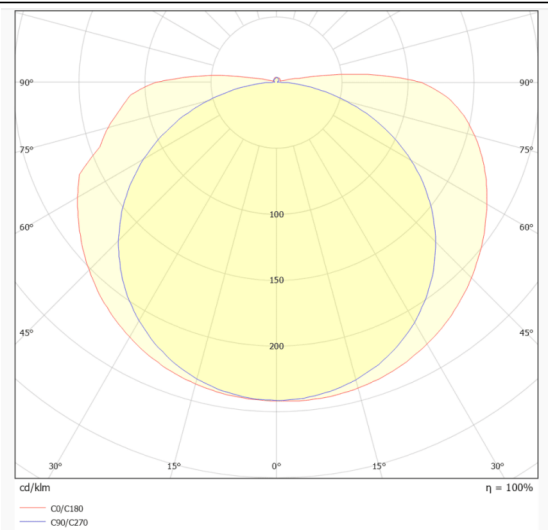

COB HF STRIPS IP20

Lavov LED strip from the family COB HF STRIPS IP20 with a power of 8W/m and a beam angle of 120° Dimensions PCB 8mm x 5m trimmable 50mm, 320 LED/m With a total lumen output of 912lm/m and a luminous efficacy of 114lm/W. CCT 2700. CRI>90.

Dimensions

Product dimensions (mm) PCB 8mm x 5m trimmable 50mm, 320 LED/m

Scheme

Photometry

Product

Real power (W)	8
Real luminous flux (Lm)	912
Luminous efficiency (Lm/W)	114
Beam angle (°)	120
Life time (h)	50000h L70B10
IP	65
Control gear included	not
Type of LED	2835 SMD
Colour temperature (K)	2700
Colour consistency (SDCM)	SDCM3
CRI	90