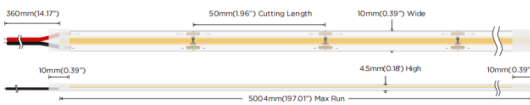

COB HF STRIPS IP20

Lavov LED strip from the family COB HF STRIPS IP20 with a power of 8W/m and a beam angle of 120° Dimensions PCB 8mm x 5m trimmable 50mm, 320 LED/m With a total lumen output of 912lm/m and a luminous efficacy of 114lm/W. CCT 2700. CRI>90.

Item code	86.LS34.1200.90
Product type	Indoor
Category	LED Strips
Family	COB HF STRIPS
Subfamily	COB HF STRIPS IP20
Pictograms	<div style="display: flex; gap: 5px;"> <div style="border: 1px solid gray; padding: 2px;">CRI 90</div> <div style="border: 1px solid gray; padding: 2px;">Driver EXCL.</div> <div style="border: 1px solid gray; padding: 2px;">50000h L70B10</div> </div>

Dimensions

Product dimensions (mm) PCB 8mm x 5m trimmable 50mm, 320 LED/m

Scheme

Photometry

Product

Real power (W)	8
Real luminous flux (Lm)	912
Luminous efficiency (Lm/W)	114
Beam angle (°)	120
Life time (h)	50000h L70B10
IP	65
Control gear included	not
Type of LED	2835 SMD
Colour temperature (K)	2700
Colour consistency (SDCM)	SDCM3
CRI	90