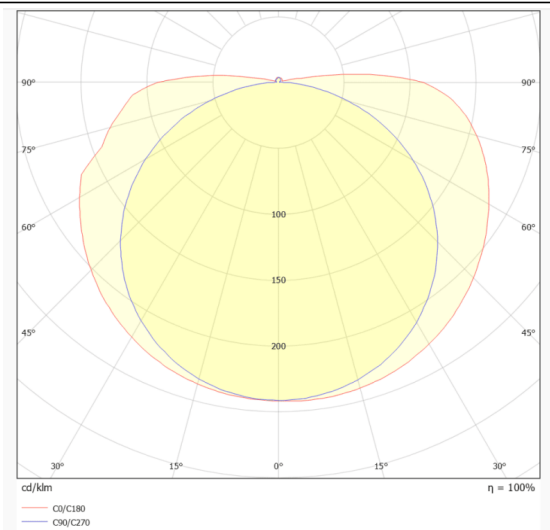

### COB HF STRIPS IP20

Lavov LED strip from the family COB HF STRIPS IP20 with a power of 8W/m and a beam angle of 120°. Dimensions PCB 8mm x 5m trimmable 50mm, 320 LED/m With a total lumen output of 988lm/m and a luminous efficacy of 123.5lm/W. CCT 3000. CRI >90.

### Dimensions

**Product dimensions (mm)** PCB 8mm x 5m trimmable 50mm, 320 LED/m

### Product

Real power (W)	8
Real luminous flux (Lm)	988
Luminous efficiency (Lm/W)	123.5
Beam angle (&ordm;)	120
Life time (h)	50000h L70B11
IP	65
Control gear included	not
Type of LED	2835 SMD
Colour temperature (K)	3000
Colour consistency (SDCM)	SDCM < 3
CRI	90