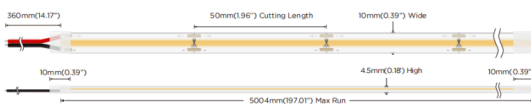

COB HF STRIPS IP20

Lavov LED strip from the family COB HF STRIPS IP20 with a power of 8W/m and a beam angle of 120°. Dimensions PCB 8mm x 5m trimmable 50mm, 320 LED/m With a total lumen output of 988lm/m and a luminous efficacy of 123.5lm/W. CCT 3000. CRI > 90.

Dimensions

Product dimensions (mm) **PCB 8mm x 5m trimmable 50mm, 320 LED/m**

Scheme

Photometry

Product

Real power (W)	8
Real luminous flux (Lm)	988
Luminous efficiency (Lm/W)	123.5
Beam angle (°)	120
Life time (h)	50000h L70B11
IP	65
Control gear included	not
Type of LED	2835 SMD
Colour temperature (K)	3000
Colour consistency (SDCM)	SDCM3
CRI	90