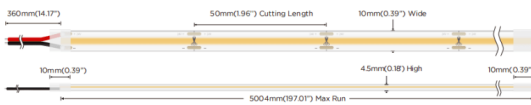

COB HF STRIPS IP20

Lavov LED strip from the family COB HF STRIPS IP20 with a power of 8W/m and a beam angle of 120°. Dimensions PCB 8mm x 5m trimmable 50mm, 320 LED/m With a total lumen output of 988lm/m and a luminous efficacy of 123.5lm/W. CCT 3000. CRI >90.

Item code	86.LS34.1300.90
Product type	Indoor
Category	LED Strips
Family	COB HF STRIPS
Subfamily	COB HF STRIPS IP20
Pictograms	CRI 90 Driver EXCL. 50000h L70B10

Dimensions

Product dimensions (mm) PCB 8mm x 5m trimmable 50mm, 320 LED/m

Scheme

Photometry

Product

Real power (W)	8
Real luminous flux (Lm)	988
Luminous efficiency (Lm/W)	123.5
Beam angle (&ordm;)	120
Life time (h)	50000h L70B11
IP	65
Control gear included	not
Type of LED	2835 SMD
Colour temperature (K)	3000
Colour consistency (SDCM)	SDCM < 3
CRI	90