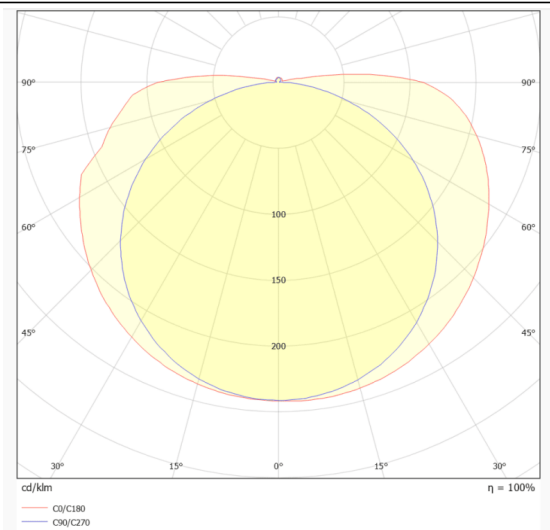

COB HF STRIPS IP20

Lavov LED strip from the family COB HF STRIPS IP20 with a power of 8W/m and a beam angle of 120°. Dimensions PCB 8mm x 5m trimmable 50mm, 320 LED/m With a total lumen output of 988lm/m and a luminous efficacy of 123.5lm/W. CCT 3000. CRI > 90.

Dimensions

Product dimensions (mm) **PCB 8mm x 5m trimmable 50mm, 320 LED/m**

Scheme

Photometry

Product

Real power (W)	8
Real luminous flux (Lm)	988
Luminous efficiency (Lm/W)	123.5
Beam angle (°)	120
Life time (h)	50000h L70B11
IP	65
Control gear included	not
Type of LED	2835 SMD
Colour temperature (K)	3000
Colour consistency (SDCM)	SDCM3
CRI	90