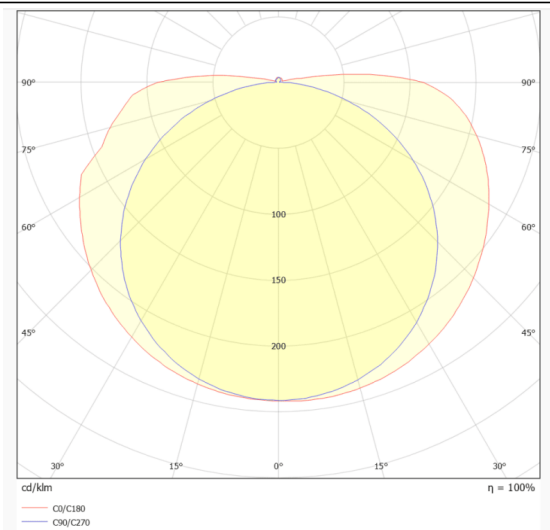

Photometry

Product

Real power (W)	8
Real luminous flux (Lm)	1064
Luminous efficiency (Lm/W)	133
Beam angle (°)	120
Life time (h)	50000h L70B12
IP	65
Control gear included	not
Type of LED	2835 SMD
Colour temperature (K)	4000
Colour consistency (SDCM)	SDCM3
CRI	90