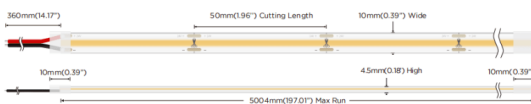

COB HF STRIPS IP20

Lavov LED strip from the family COB HF STRIPS IP20 with a power of 8W/m and a beam angle of 120°. Dimensions PCB 8mm x 5m trimmable 50mm, 320 LED/m With a total lumen output of 1064lm/m and a luminous efficacy of 133lm/W. CCT 4000. CRI>90.

Item code	86.LS34.1400.90
Product type	Indoor
Category	LED Strips
Family	COB HF STRIPS
Subfamily	COB HF STRIPS IP20
Pictograms	<div style="display: flex; gap: 10px;"> <div style="border: 1px solid gray; padding: 2px;">CRI 90</div> <div style="border: 1px solid gray; padding: 2px;">Driver EXCL.</div> <div style="border: 1px solid gray; padding: 2px;">50000h L70B10</div> </div>

Dimensions

Product dimensions (mm) PCB 8mm x 5m trimmable 50mm, 320 LED/m

Scheme

Photometry

Product

Real power (W)	8
Real luminous flux (Lm)	1064
Luminous efficiency (Lm/W)	133
Beam angle (º)	120
Life time (h)	50000h L70B12
IP	65
Control gear included	not
Type of LED	2835 SMD
Colour temperature (K)	4000
Colour consistency (SDCM)	SDCM<3
CRI	90