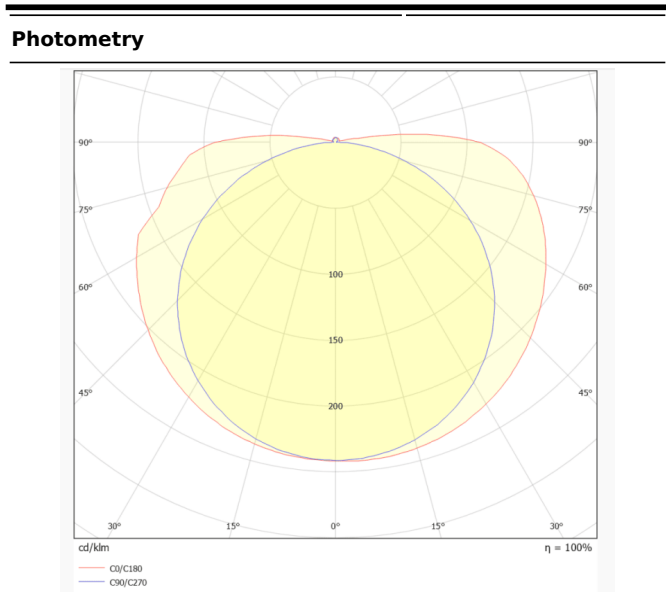

COB HF STRIPS IP20

Lavov LED strip from the family COB HF STRIPS IP20 with a power of 8W/m and a beam angle of 120° Dimensions PCB 8mm x 5m trimmable 50mm, 320 LED/m With a total lumen output of 1064lm/m and a luminous efficacy of 133lm/W. CCT 6000. CRI>90.

Dimensions	
Product dimensions (mm)	PCB 8mm x 5m trimmable 50mm, 320 LED/m

Product	
Real power (W)	8
Real luminous flux (Lm)	1064
Luminous efficiency (Lm/W)	133
Beam angle (&ordm;)	120
Life time (h)	50000h L70B13
IP	65
Control gear included	not
Type of LED	2835 SMD
Colour temperature (K)	6000
Colour consistency (SDCM)	SDCM<3
CRI	90