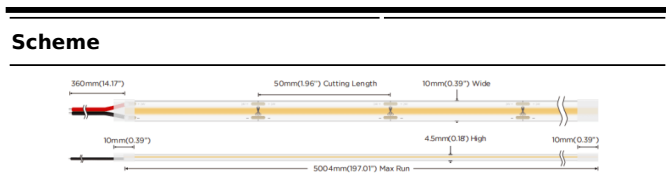

COB HF STRIPS IP20

Lavov LED strip from the family COB HF STRIPS IP20 with a power of 8W/m and a beam angle of 120° Dimensions PCB 8mm x 5m trimmable 50mm, 320 LED/m With a total lumen output of 1064lm/m and a luminous efficacy of 133lm/W. CCT 6000. CRI>90.

Item code	86.LS34.1600.90
Product type	Indoor
Category	LED Strips
Family	COB HF STRIPS
Subfamily	COB HF STRIPS IP20
Pictograms	<div style="display: flex; gap: 10px;"> <div style="border: 1px solid gray; padding: 2px;">CRI 90</div> <div style="border: 1px solid gray; padding: 2px;">Driver EXCL.</div> <div style="border: 1px solid gray; padding: 2px;">50000h L70B10</div> </div>

Dimensions	
Product dimensions (mm)	PCB 8mm x 5m trimmable 50mm, 320 LED/m

Product	
Real power (W)	8
Real luminous flux (Lm)	1064
Luminous efficiency (Lm/W)	133
Beam angle (&ordm;)	120
Life time (h)	50000h L70B13
IP	65
Control gear included	not
Type of LED	2835 SMD
Colour temperature (K)	6000
Colour consistency (SDCM)	SDCM<3
CRI	90