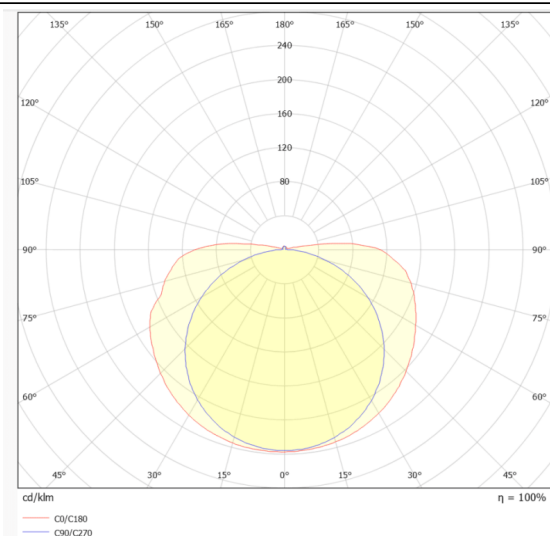

COB HF STRIPS IP20

Lavov LED strip from the family COB HF STRIPS IP20 with a power of 15W/m and a beam angle of 120°. Dimensions PCB 10mm x 5m trimmable 100mm, 480 LED/m With a total lumen output of 1710lm/m and a luminous efficacy of 114lm/W. CCT 2700. CRI>90.

Item code	86.LS34.2200.90
Product type	Indoor
Category	LED Strips
Family	COB HF STRIPS
Subfamily	COB HF STRIPS IP20
Pictograms	<div style="display: flex; gap: 10px;"> <div style="border: 1px solid gray; padding: 2px;">CRI 90</div> <div style="border: 1px solid gray; padding: 2px;">Driver EXCL.</div> <div style="border: 1px solid gray; padding: 2px;">50000h L70B10</div> </div>

Dimensions

Product dimensions (mm) PCB 10mm x 5m trimmable 100mm, 480 LED/m

Scheme

Photometry

Product

Real power (W)	15
Real luminous flux (Lm)	1710
Luminous efficiency (Lm/W)	114
Beam angle (°)	120
Life time (h)	50000h L70B10
IP	65
Control gear included	not
Type of LED	2835 SMD
Colour temperature (K)	2700
Colour consistency (SDCM)	SDCM3
CRI	90