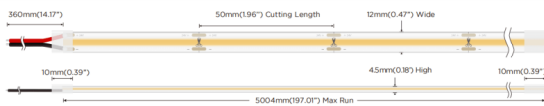

COB HF STRIPS IP20

Lavov LED strip from the family COB HF STRIPS IP20 with a power of 15W/m and a beam angle of 120°. Dimensions PCB 10mm x 5m trimmable 100mm, 480 LED/m With a total lumen output of 1710lm/m and a luminous efficacy of 114lm/W. CCT 2700. CRI>90.

Item code	86.LS34.2200.90
Product type	Indoor
Category	LED Strips
Family	COB HF STRIPS
Subfamily	COB HF STRIPS IP20
Pictograms	<div style="display: flex; gap: 10px;"> <div style="border: 1px solid gray; padding: 2px;">CRI 90</div> <div style="border: 1px solid gray; padding: 2px;">Driver EXCL.</div> <div style="border: 1px solid gray; padding: 2px;">50000h L70B10</div> </div>

Dimensions

Product dimensions (mm) PCB 10mm x 5m trimmable 100mm, 480 LED/m

Scheme

Photometry

Product

Real power (W)	15
Real luminous flux (Lm)	1710
Luminous efficiency (Lm/W)	114
Beam angle (°)	120
Life time (h)	50000h L70B10
IP	65
Control gear included	not
Type of LED	2835 SMD
Colour temperature (K)	2700
Colour consistency (SDCM)	SDCM3
CRI	90