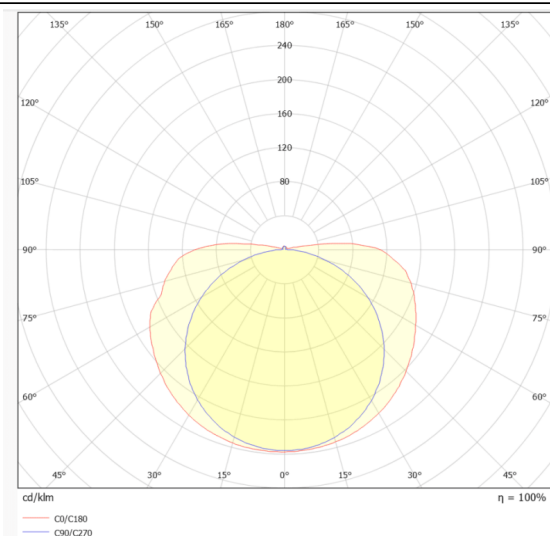

COB HF STRIPS IP20

Lavov LED strip from the family COB HF STRIPS IP20 with a power of 15W/m and a beam angle of 120°. Dimensions PCB 10mm x 5m trimmable 100mm, 480 LED/m With a total lumen output of 1710lm/m and a luminous efficacy of 114lm/W. CCT 2700. CRI>90.

Item code	86.LS34.2200.90
Product type	Indoor
Category	LED Strips
Family	COB HF STRIPS
Subfamily	COB HF STRIPS IP20
Pictograms	<div style="display: flex; gap: 5px;"> <div style="border: 1px solid gray; padding: 2px;">CRI 90</div> <div style="border: 1px solid gray; padding: 2px;">Driver EXCL.</div> <div style="border: 1px solid gray; padding: 2px;">50000h L70B10</div> </div>

Dimensions

Product dimensions (mm) PCB 10mm x 5m trimmable 100mm, 480 LED/m

Scheme

Photometry

Product

Real power (W)	15
Real luminous flux (Lm)	1710
Luminous efficiency (Lm/W)	114
Beam angle (º)	120
Life time (h)	50000h L70B10
IP	65
Control gear included	not
Type of LED	2835 SMD
Colour temperature (K)	2700
Colour consistency (SDCM)	SDCM<3
CRI	90