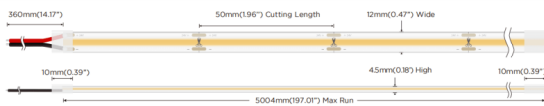

COB HF STRIPS IP20

Lavov LED strip from the family COB HF STRIPS IP20 with a power of 15W/m and a beam angle of 120°. Dimensions PCB 10mm x 5m trimmable 100mm, 480 LED/m With a total lumen output of 1710lm/m and a luminous efficacy of 114lm/W. CCT 2700. CRI>90.

Item code	86.LS34.2200.90
Product type	Indoor
Category	LED Strips
Family	COB HF STRIPS
Subfamily	COB HF STRIPS IP20
Pictograms	<div style="display: flex; gap: 5px;"> <div style="border: 1px solid gray; padding: 2px;">CRI 90</div> <div style="border: 1px solid gray; padding: 2px;">Driver EXCL.</div> <div style="border: 1px solid gray; padding: 2px;">50000h L70B10</div> </div>

Dimensions

Product dimensions (mm) PCB 10mm x 5m trimmable 100mm, 480 LED/m

Scheme

Photometry

Product

Real power (W)	15
Real luminous flux (Lm)	1710
Luminous efficiency (Lm/W)	114
Beam angle (º)	120
Life time (h)	50000h L70B10
IP	65
Control gear included	not
Type of LED	2835 SMD
Colour temperature (K)	2700
Colour consistency (SDCM)	SDCM<3
CRI	90